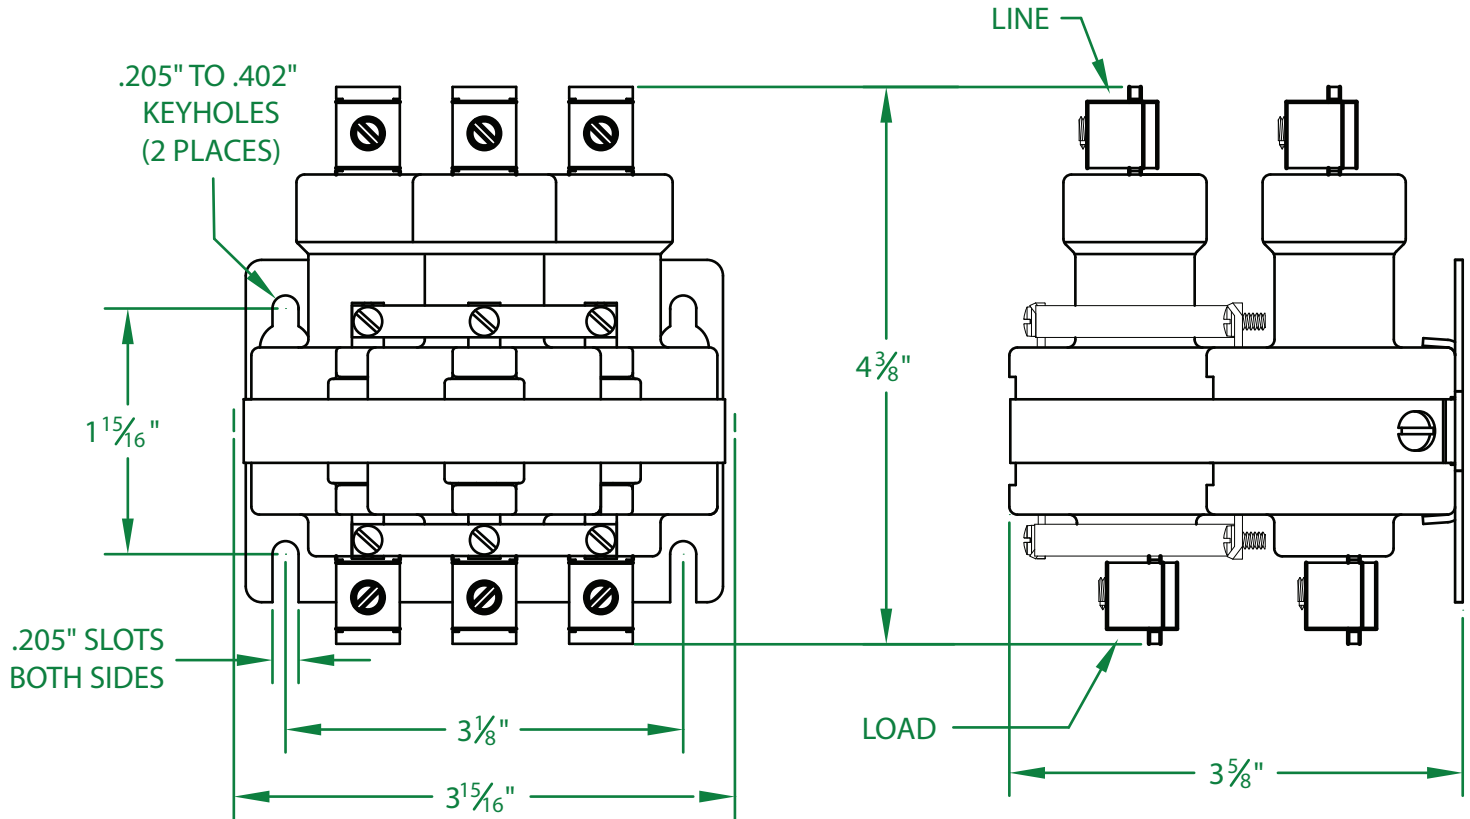

* CONTACT RESISTANCE .002 ohms

* DIELECTRIC WITHSTAND 2,500 VAC RMS

* OPERATE TIME 50 MILLISECONDS

* RELEASE TIME 80 MILLISECONDS

* RATINGS:

CONTACTS: 60 AMP @ 480 VAC
RESISTIVE OR GENERAL PURPOSE

COIL: 480V 50/60 Hz
RESISTANCE: 6,667 Ω

CURRENT: 36 mA
VA: 17.4 WATTAGE: 8.7

* TEMPERATURE RANGE -35° TO +85° C

* COIL TERMINALS #6 BINDING HEAD SCREWS
TORQUE TO 7 IN-LB

* LOAD TERMINALS 2-8 AWG COMPRESSION TYPE
TORQUE TO 45 IN-LB

* THREE POLE / SINGLE THROW

* STEEL STRAP (-18)

* MAGNETICALLY ACTIVATED

* MERCURY CONTACTOR

* LIFE CYCLE ENDURANCE TESTS: U.L. 508 @ 100,00 & CSA 22.2 @ 250,000 CYCLES

Contactors - Relays - Switches

<http://www.mdious.com>