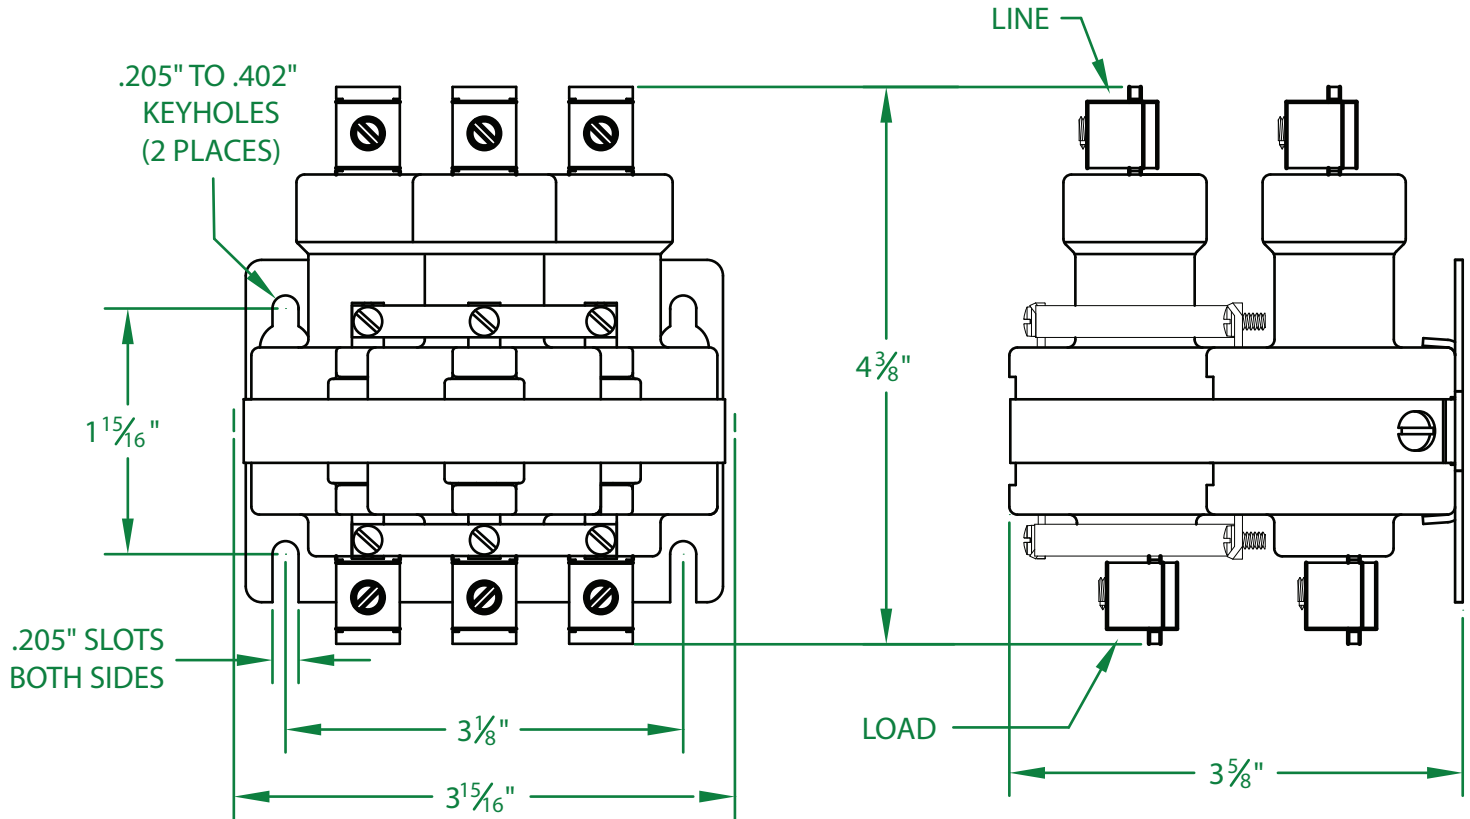

## 360NO-12DH-18

\* CONTACT RESISTANCE .002 ohms

\* DIELECTRIC WITHSTAND 2,500 VAC RMS

\* OPERATE TIME 50 MILLISECONDS

\* RELEASE TIME 80 MILLISECONDS

\* RATINGS:

CONTACTS: 60 AMP @ 480 VAC  
RESISTIVE OR GENERAL PURPOSE

COIL: 12 V.D.C.

RESISTANCE: 12 Ω

CURRENT: 1,000 mA

VA: 12.0 WATTAGE: 12.0

\* TEMPERATURE RANGE -35° TO +85° C

\* COIL TERMINALS #6 BINDING HEAD SCREWS  
TORQUE TO 7 IN-LB

\* LOAD TERMINALS 2-8 AWG COMPRESSION TYPE  
TORQUE TO 45 IN-LB

\* THREE POLE / SINGLE THROW

\* STEEL STRAP (-18)

\* MAGNETICALLY ACTIVATED

\* MERCURY CONTACTOR

\* LIFE CYCLE ENDURANCE TESTS: U.L. 508 @ 100,00 & CSA 22.2 @ 250,000 CYCLES

Contactors - Relays - Switches

<http://www.mdious.com>