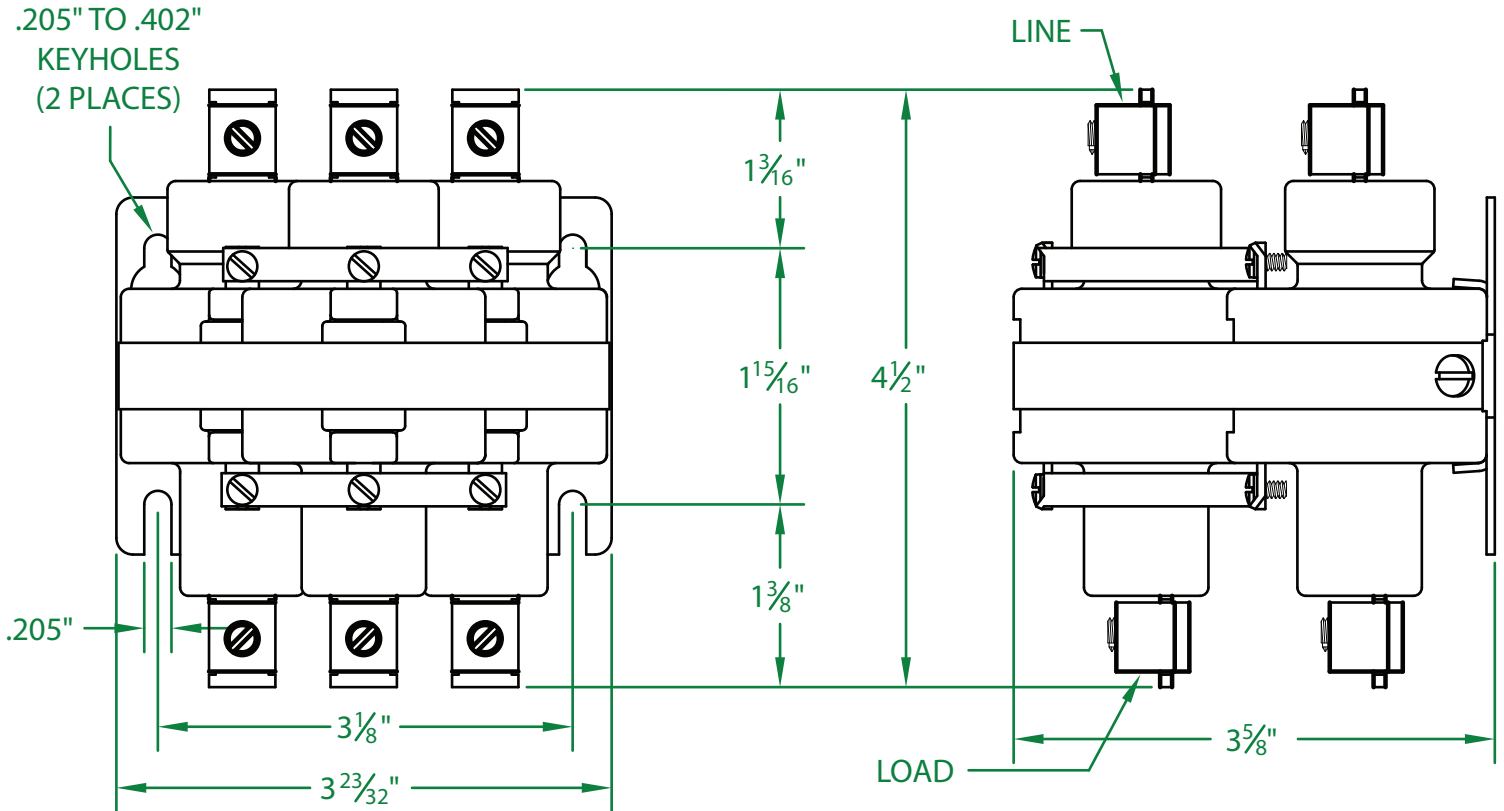

## 360NC-277A-18

\* CONTACT RESISTANCE .002 ohms

\* DIELECTRIC WITHSTAND 2,500 VAC RMS

\* OPERATE TIME 30 MILLISECONDS

\* RELEASE TIME 35 MILLISECONDS

\* RATINGS:

CONTACTS: 60 AMP @ 480 VAC  
RESISTIVE OR GENERAL PURPOSE

COIL: 277V 50/60 Hz  
RESISTANCE: 2,1633  $\Omega$

CURRENT: 78 mA  
VA: 21.9 WATTAGE: 16.5

\* TEMPERATURE RANGE -35° TO +85° C

\* COIL TERMINALS #6 BINDING HEAD SCREWS  
TORQUE TO 7 IN-LB

\* LOAD TERMINALS 2-8 AWG COMPRESSION TYPE  
TORQUE TO 45 IN-LB

\* THREE POLE / SINGLE THROW

\* STEEL STRAP (-18)

\* MAGNETICALLY ACTIVATED

\* MERCURY CONTACTOR

\* LIFE CYCLE ENDURANCE TESTS: U.L. 508 @ 100,00 & CSA 22.2 @ 250,000 CYCLES

Contactors - Relays - Switches

<http://www.mdious.com>