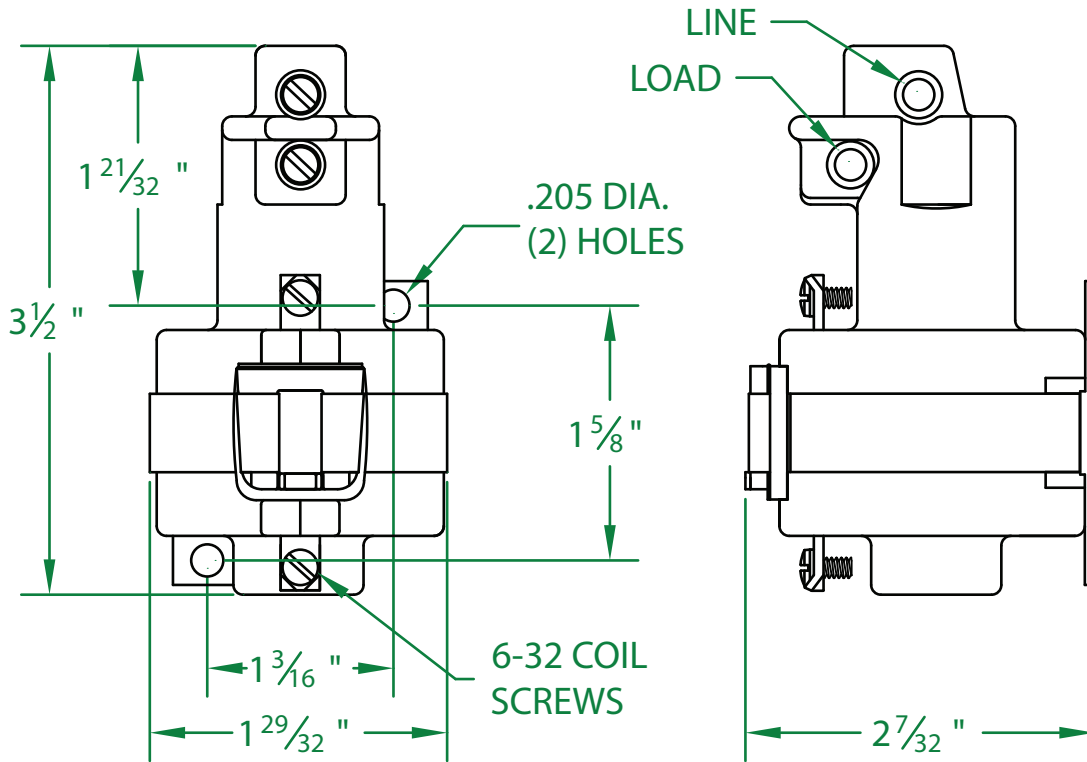

## 35NO-6DTH

\* CONTACT RESISTANCE .003 ohms

\* DIELECTRIC WITHSTAND 2,500 VAC RMS

\* OPERATE TIME 50 MILLISECONDS

\* RELEASE TIME 80 MILLISECONDS

\* RATINGS:

CONTACTS: 35 AMP @ 480 VAC  
RESISTIVE OR GENERAL PURPOSE

COIL: 6 V.D.C.

RESISTANCE: 13  $\Omega$

CURRENT: 462 mA

VA: 2.8 WATTAGE: 2.8

\* TEMPERATURE RANGE -35° TO +85° C

\* COIL TERMINALS #6 BINDING HEAD SCREWS  
TORQUE TO 7 IN-LB

\* LOAD TERMINALS 6-14 AWG

\* SINGLE POLE / SINGLE THROW