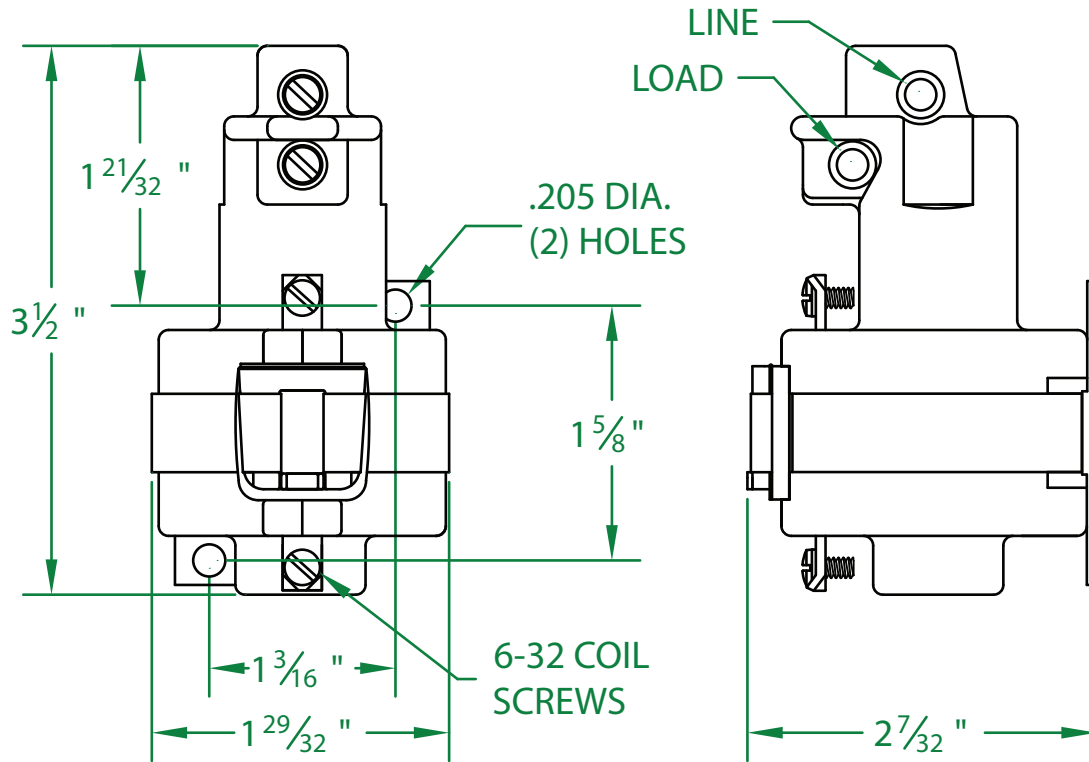

## 35NO-48DT

\* CONTACT RESISTANCE .003 ohms

\* DIELECTRIC WITHSTAND 2,500 VAC RMS

\* OPERATE TIME 50 MILLISECONDS

\* RELEASE TIME 80 MILLISECONDS

\* RATINGS:

CONTACTS: 35 AMP @ 480 VAC  
RESISTIVE

COIL: 48 V.D.C.

RESISTANCE: 636  $\Omega$

CURRENT: 75 mA

VA: 3.6 WATTAGE: 3.6

\* TEMPERATURE RANGE -35° TO +85° C

\* COIL TERMINALS #6 BINDING HEAD SCREWS  
TORQUE TO 7 IN-LB

\* LOAD TERMINALS 6-14 AWG

\* SINGLE POLE / SINGLE THROW