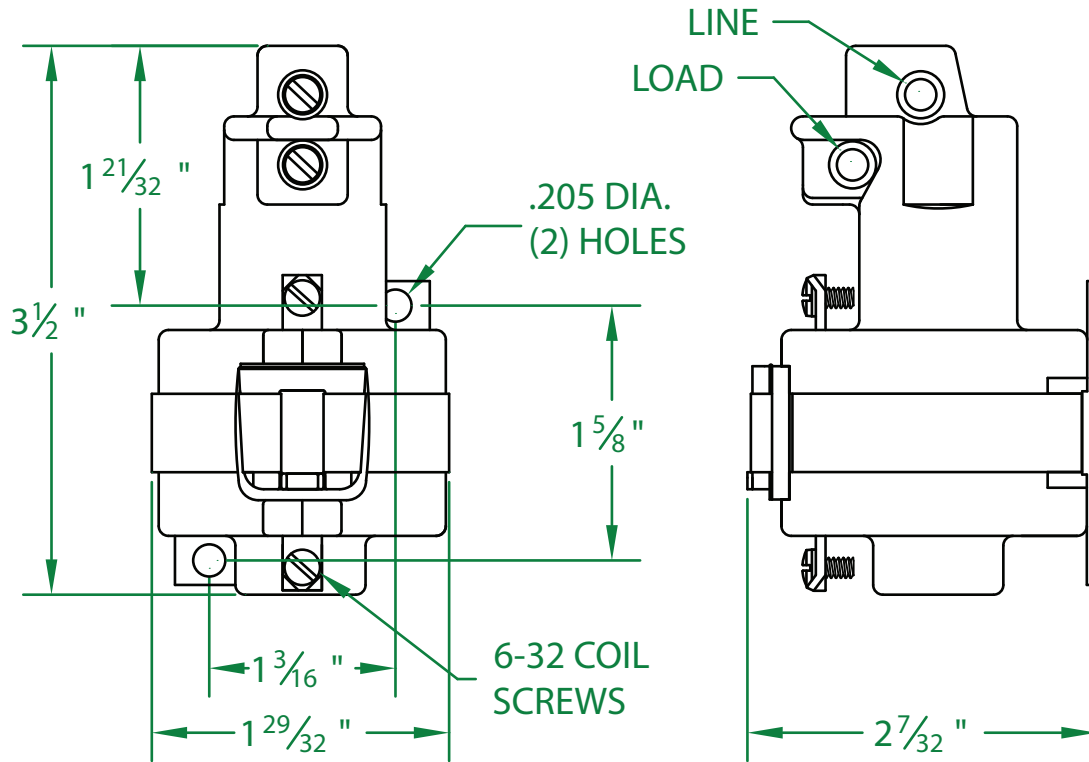

* CONTACT RESISTANCE .003 ohms

* DIELECTRIC WITHSTAND 2,500 VAC RMS

* OPERATE TIME 50 MILLISECONDS

* RELEASE TIME 80 MILLISECONDS

* RATINGS:

CONTACTS: 35 AMP @ 480 VAC
RESISTIVE OR GENERAL PURPOSE

COIL: 480V 50/60 Hz
RESISTANCE: 20,000 Ω

CURRENT: 12 mA
VA: 5.9 WATTAGE: 3.0

* TEMPERATURE RANGE -35° TO +85° C

* COIL TERMINALS #6 BINDING HEAD SCREWS
TORQUE TO 7 IN-LB

* LOAD TERMINALS 6-14 AWG

* SINGLE POLE / SINGLE THROW

* MAGNETICALLY ACTIVATED