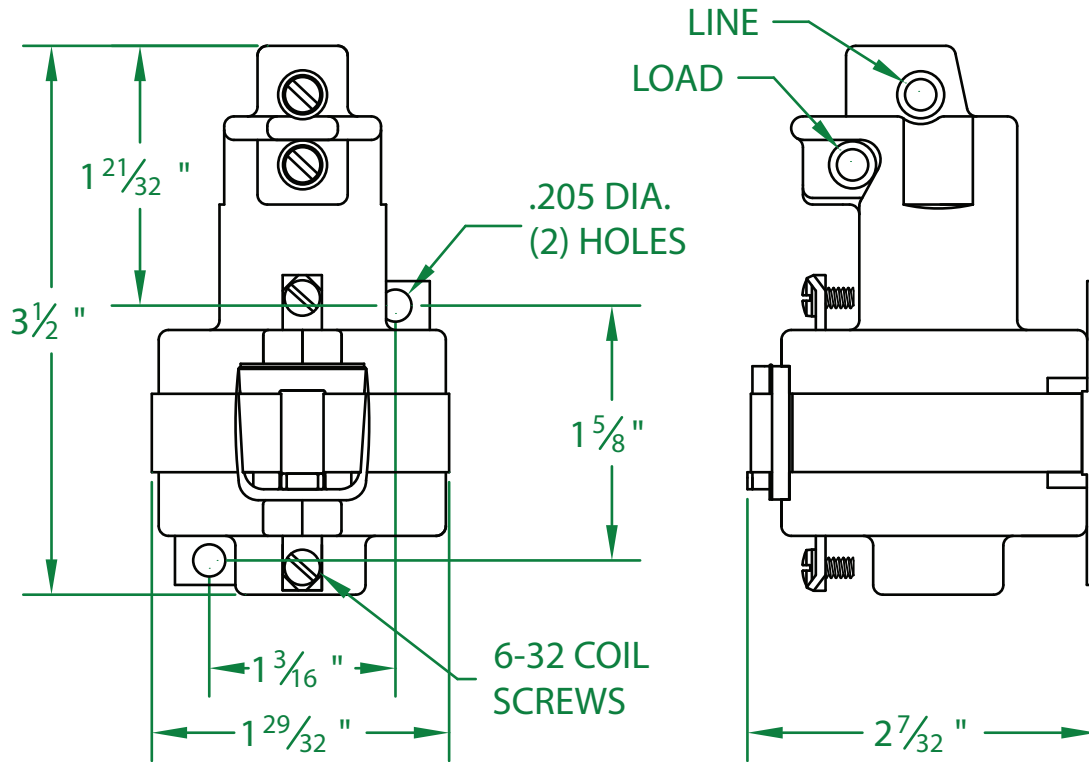

## 35NO-480AT

\* CONTACT RESISTANCE .003 ohms

\* DIELECTRIC WITHSTAND 2,500 VAC RMS

\* OPERATE TIME 50 MILLISECONDS

\* RELEASE TIME 80 MILLISECONDS

\* RATINGS:

CONTACTS: 35 AMP @ 480 VAC  
RESISTIVE

COIL: 480V 50/60 Hz

RESISTANCE: 20,000  $\Omega$

CURRENT: 12 mA

VA: 5.9      WATTAGE: 3.0

\* TEMPERATURE RANGE -35° TO +85° C

\* COIL TERMINALS #6 BINDING HEAD SCREWS  
TORQUE TO 7 IN-LB

\* LOAD TERMINALS 6-14 AWG

\* SINGLE POLE / SINGLE THROW