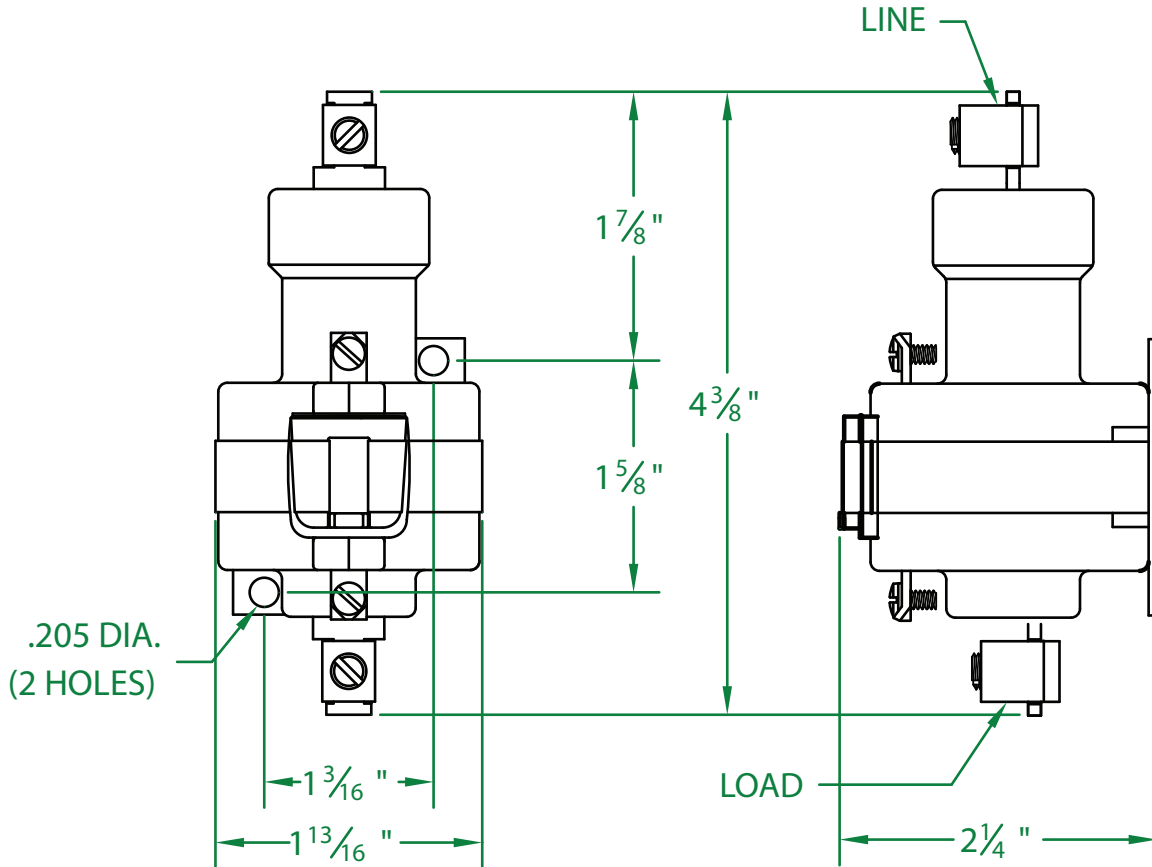

35NO-480AH

* CONTACT RESISTANCE .003 ohms

* DIELECTRIC WITHSTAND 2,500 VAC RMS

* OPERATE TIME 50 MILLISECONDS

* RELEASE TIME 80 MILLISECONDS

* RATINGS:

CONTACTS: 35 AMP @ 480 VAC
RESISTIVE OR GENERAL PURPOSE

COIL: 480V 50/60 Hz
RESISTANCE: 20,000 Ω

CURRENT: 12 mA
VA: 5.9   WATTAGE: 3.0

* TEMPERATURE RANGE -35° TO +85° C

* COIL TERMINALS #6 BINDING HEAD SCREWS
TORQUE TO 7 IN-LB

* LOAD TERMINALS 4-14 AWG COMPRESSION TYPE
TORQUE TO 31.5 IN-LB

* SINGLE POLE / SINGLE THROW

* MAGNETICALLY ACTIVATED

* MERCURY CONTACTOR

* LIFE CYCLE ENDURANCE TESTS: U.L. 508 @ 100,00 & CSA 22.2 @ 250,000 CYCLES

Contactors - Relays - Switches

<http://www.mdious.com>