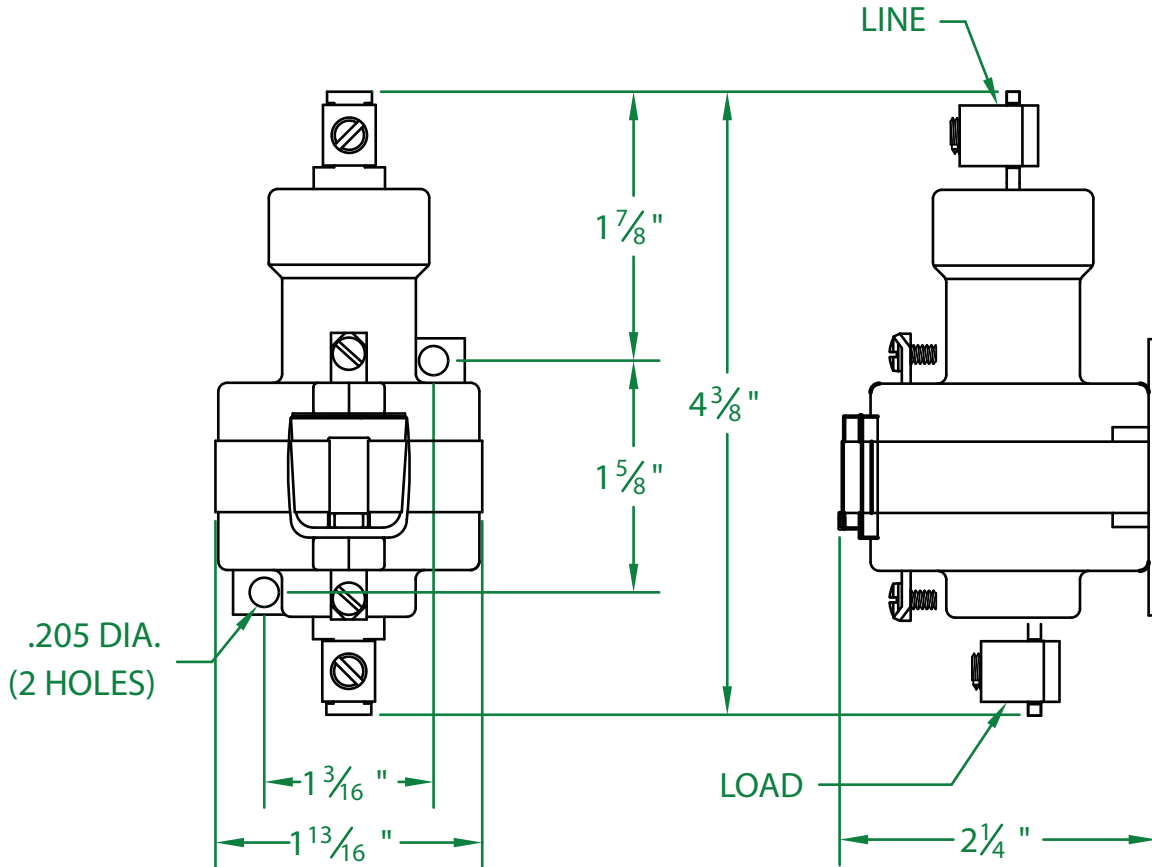

## 35NO-480A

\* CONTACT RESISTANCE .003 ohms

\* DIELECTRIC WITHSTAND 2,500 VAC RMS

\* OPERATE TIME 50 MILLISECONDS

\* RELEASE TIME 80 MILLISECONDS

\* RATINGS:

CONTACTS: 35 AMP @ 600 VAC  
RESISTIVE

COIL: 480V 50/60 Hz

RESISTANCE: 20,000 Ω

CURRENT: 12 mA

VA: 5.9      WATTAGE: 3.0

\* TEMPERATURE RANGE -35° TO +85° C

\* COIL TERMINALS #6 BINDING HEAD SCREWS  
TORQUE TO 7 IN-LB

\* LOAD TERMINALS 4-14 AWG COMPRESSION TYPE  
TORQUE TO 31.5 IN-LB

\* SINGLE POLE / SINGLE THROW

\* MAGNETICALLY ACTIVATED

\* MERCURY CONTACTOR

\* LIFE CYCLE ENDURANCE TESTS: U.L. 508 @ 100,00 & CSA 22.2 @ 250,000 CYCLES

Contactors - Relays - Switches

<http://www.mdious.com>