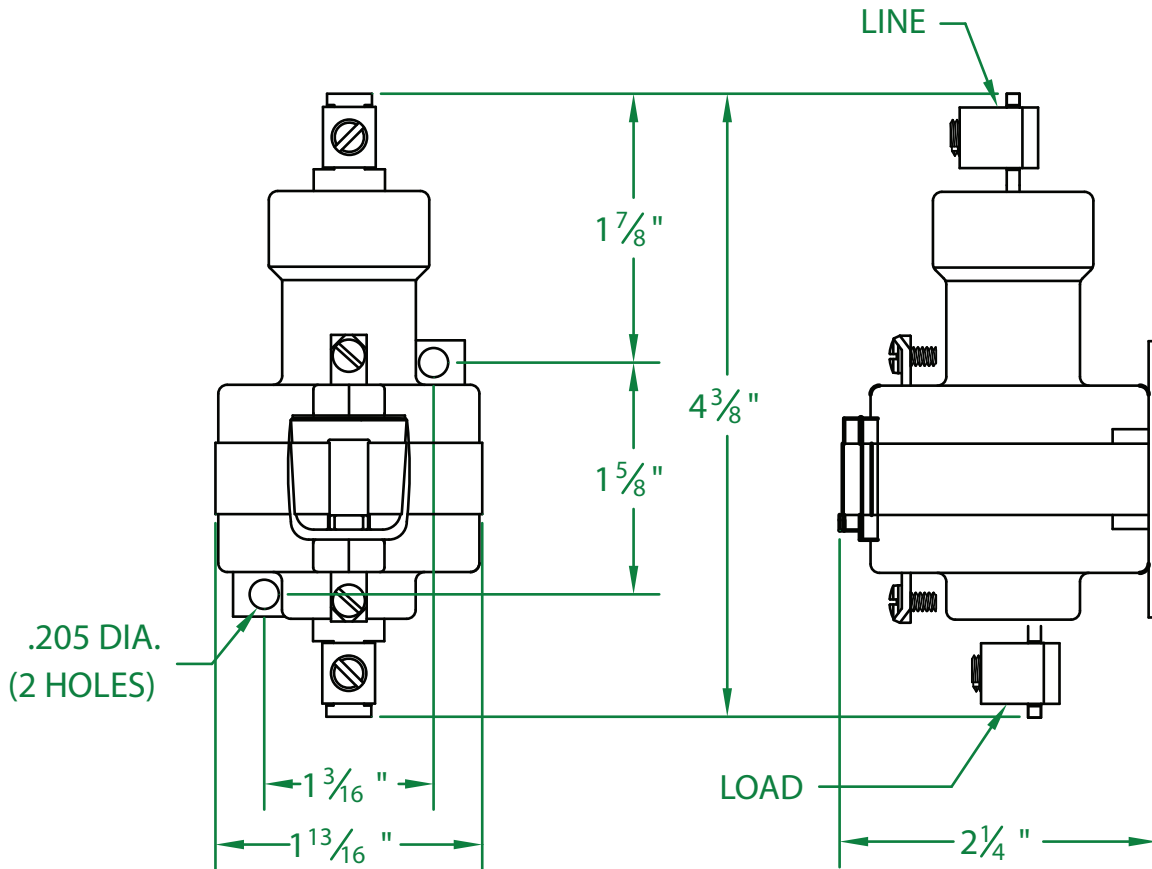

35NO-250DH

* CONTACT RESISTANCE .003 ohms

* DIELECTRIC WITHSTAND 2,500 VAC RMS

* OPERATE TIME 50 MILLISECONDS

* RELEASE TIME 80 MILLISECONDS

* RATINGS:

CONTACTS: 35 AMP @ 480 VAC
RESISTIVE OR GENERAL PURPOSE

COIL: 250 V.D.C.

RESISTANCE: 14,800 Ω

CURRENT: 17 mA

VA: 4.2 WATTAGE: 4.2

* TEMPERATURE RANGE -35° TO +85° C

* COIL TERMINALS #6 BINDING HEAD SCREWS
TORQUE TO 7 IN-LB

* LOAD TERMINALS 4-14 AWG COMPRESSION TYPE
TORQUE TO 31.5 IN-LB

* SINGLE POLE / SINGLE THROW

* MAGNETICALLY ACTIVATED

* MERCURY CONTACTOR

* LIFE CYCLE ENDURANCE TESTS: U.L. 508 @ 100,00 & CSA 22.2 @ 250,000 CYCLES

Contactors - Relays - Switches

<http://www.mdious.com>