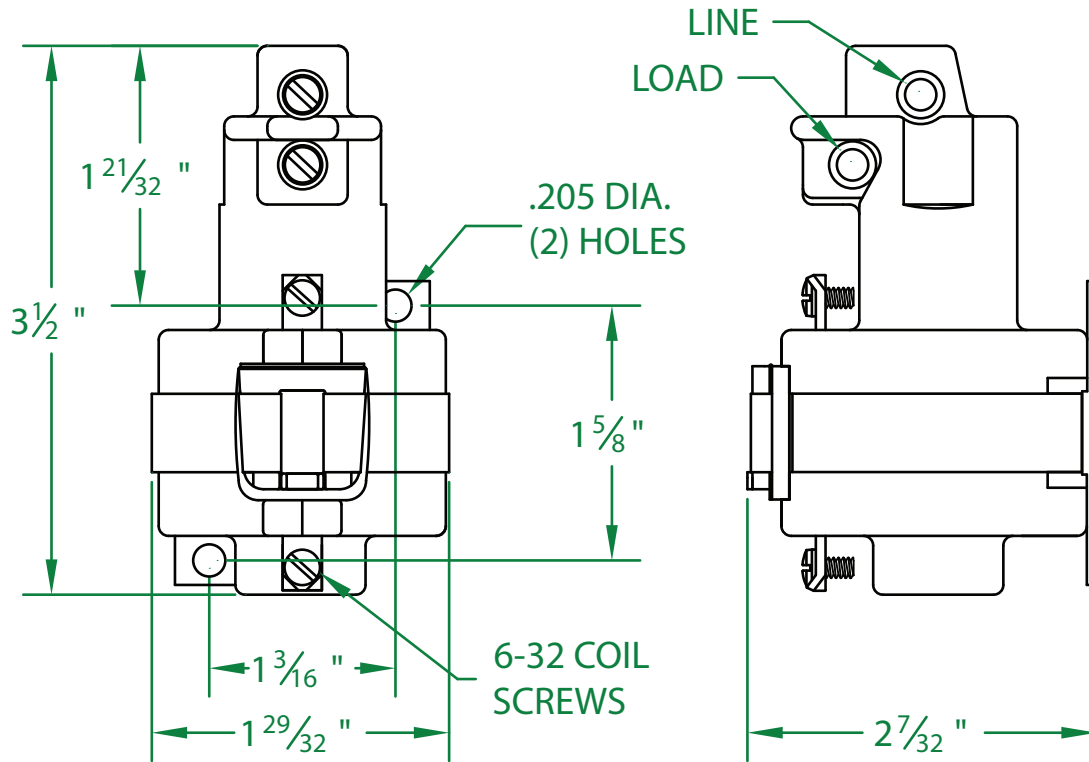

35NO-24DT

* CONTACT RESISTANCE .003 ohms

* DIELECTRIC WITHSTAND 2,500 VAC RMS

* OPERATE TIME 50 MILLISECONDS

* RELEASE TIME 80 MILLISECONDS

* RATINGS:

CONTACTS: 35 AMP @ 480 VAC
RESISTIVE

COIL: 24 V.D.C.

RESISTANCE: 176 Ω

CURRENT: 136 mA

VA: 3.3 WATTAGE: 3.3

* TEMPERATURE RANGE -35° TO +85° C

* COIL TERMINALS #6 BINDING HEAD SCREWS
TORQUE TO 7 IN-LB

* LOAD TERMINALS 6-14 AWG

* SINGLE POLE / SINGLE THROW

* MAGNETICALLY ACTIVATED

* MERCURY CONTACTOR

* LIFE CYCLE ENDURANCE TESTS: U.L. 508 @ 100,00 & CSA 22.2 @ 250,000 CYCLES

Contactors - Relays - Switches

<http://www.mdius.com>