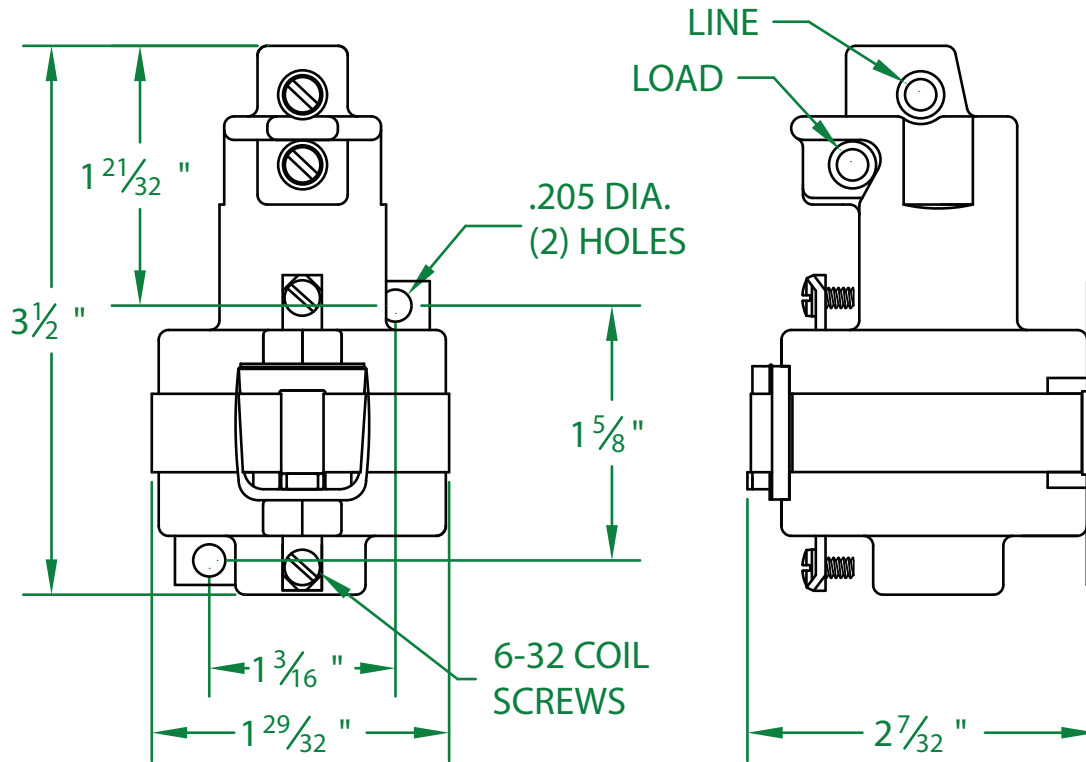

35NO-24AT

* CONTACT RESISTANCE .003 ohms

* DIELECTRIC WITHSTAND 2,500 VAC RMS

* OPERATE TIME 50 MILLISECONDS

* RELEASE TIME 80 MILLISECONDS

* RATINGS:

CONTACTS: 35 AMP @ 480 VAC
RESISTIVE

COIL: 24V 50/60 Hz

RESISTANCE: 50 Ω

CURRENT: 242 mA

VA: 5.8 WATTAGE: 2.9

* TEMPERATURE RANGE -35° TO +85° C

* COIL TERMINALS #6 BINDING HEAD SCREWS
TORQUE TO 7 IN-LB

* LOAD TERMINALS 6-14 AWG

* SINGLE POLE / SINGLE THROW

* MAGNETICALLY ACTIVATED

* MERCURY CONTACTOR

* LIFE CYCLE ENDURANCE TESTS: U.L. 508 @ 100,00 & CSA 22.2 @ 250,000 CYCLES

Contactors - Relays - Switches

<http://www.mdius.com>