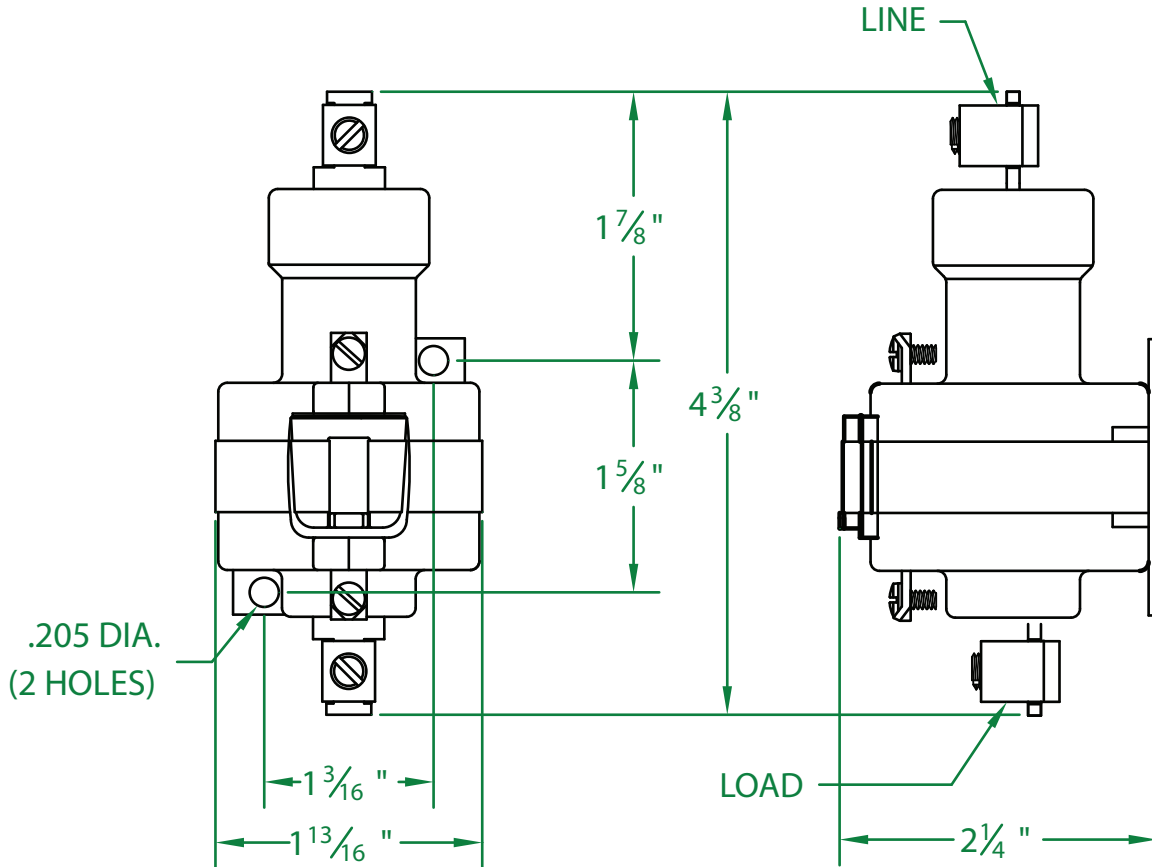

## 35NO-24AH

\* CONTACT RESISTANCE .003 ohms

\* DIELECTRIC WITHSTAND 2,500 VAC RMS

\* OPERATE TIME 50 MILLISECONDS

\* RELEASE TIME 80 MILLISECONDS

\* RATINGS:

CONTACTS: 35 AMP @ 480 VAC  
RESISTIVE OR GENERAL PURPOSE

COIL: 24V 50/60 Hz

RESISTANCE: 50  $\Omega$

CURRENT: 242 mA

VA: 5.8      WATTAGE: 2.9

\* TEMPERATURE RANGE -35° TO +85° C

\* COIL TERMINALS #6 BINDING HEAD SCREWS  
TORQUE TO 7 IN-LB

\* LOAD TERMINALS 4-14 AWG COMPRESSION TYPE  
TORQUE TO 31.5 IN-LB

\* SINGLE POLE / SINGLE THROW

\* MAGNETICALLY ACTIVATED

\* MERCURY CONTACTOR

\* LIFE CYCLE ENDURANCE TESTS: U.L. 508 @ 100,00 & CSA 22.2 @ 250,000 CYCLES

Contactors - Relays - Switches

<http://www.mdious.com>