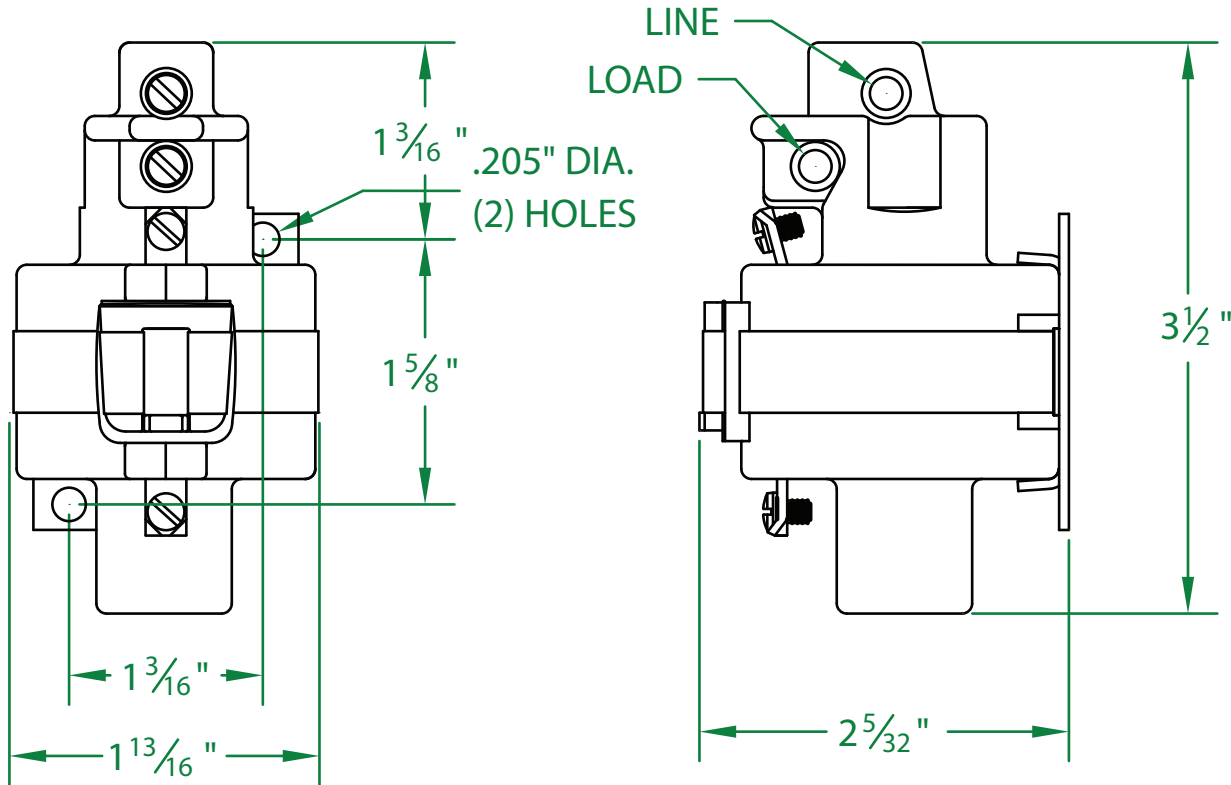

35NC-48DT

* CONTACT RESISTANCE .003 ohms

* DIELECTRIC WITHSTAND 2,500 VAC RMS

* OPERATE TIME 30 MILLISECONDS

* RELEASE TIME 35 MILLISECONDS

* RATINGS:

CONTACTS: 35 AMP @ 480 VAC
RESISTIVE OR GENERAL PURPOSE

COIL: 48 V.D.C
RESISTANCE: 560 Ω

CURRENT: 86 mA
VA: 4.1 WATTAGE: 4.1

* TEMPERATURE RANGE -35° TO +85° C

* COIL TERMINALS #6 BINDING HEAD SCREWS
TORQUE TO 7 IN-LB

* LOAD TERMINALS 6-14 AWG

* SINGLE POLE / SINGLE THROW

* MAGNETICALLY ACTIVATED

* MERCURY CONTACTOR

* LIFE CYCLE ENDURANCE TESTS: U.L. 508 @ 100,00 & CSA 22.2 @ 250,000 CYCLES

Contactors - Relays - Switches

<http://www.mdious.com>