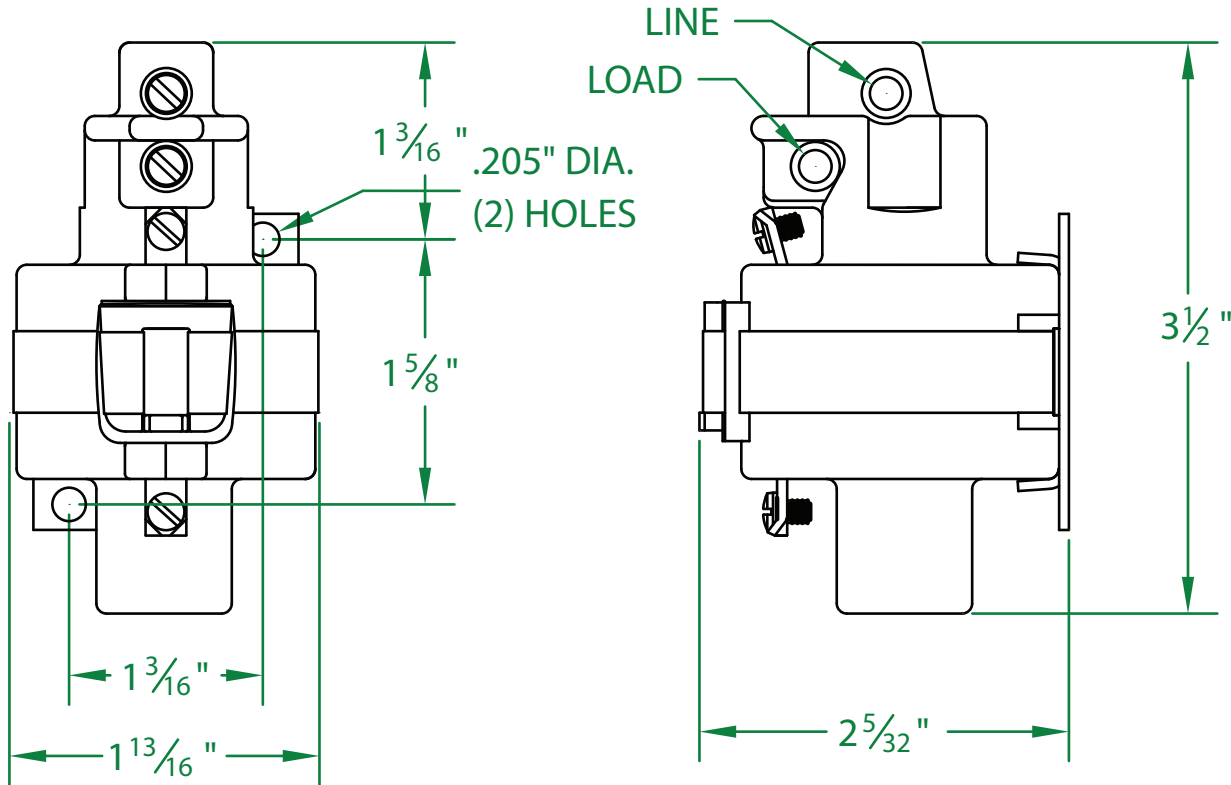

## 35NC-24DT

\* CONTACT RESISTANCE .003 ohms

\* DIELECTRIC WITHSTAND 2,500 VAC RMS

\* OPERATE TIME 30 MILLISECONDS

\* RELEASE TIME 35 MILLISECONDS

\* RATINGS:

CONTACTS: 35 AMP @ 480 VAC  
RESISTIVE OR GENERAL PURPOSE

COIL: 24 V.D.C  
RESISTANCE: 176  $\Omega$

CURRENT: 136 mA  
VA: 3.3      WATTAGE: 3.3

\* TEMPERATURE RANGE -35° TO +85° C

\* COIL TERMINALS #6 BINDING HEAD SCREWS  
TORQUE TO 7 IN-LB

\* LOAD TERMINALS 6-14 AWG

\* SINGLE POLE / SINGLE THROW

\* MAGNETICALLY ACTIVATED

\* MERCURY CONTACTOR

\* LIFE CYCLE ENDURANCE TESTS: U.L. 508 @ 100,00 & CSA 22.2 @ 250,000 CYCLES

Contactors - Relays - Switches

<http://www.mdius.com>