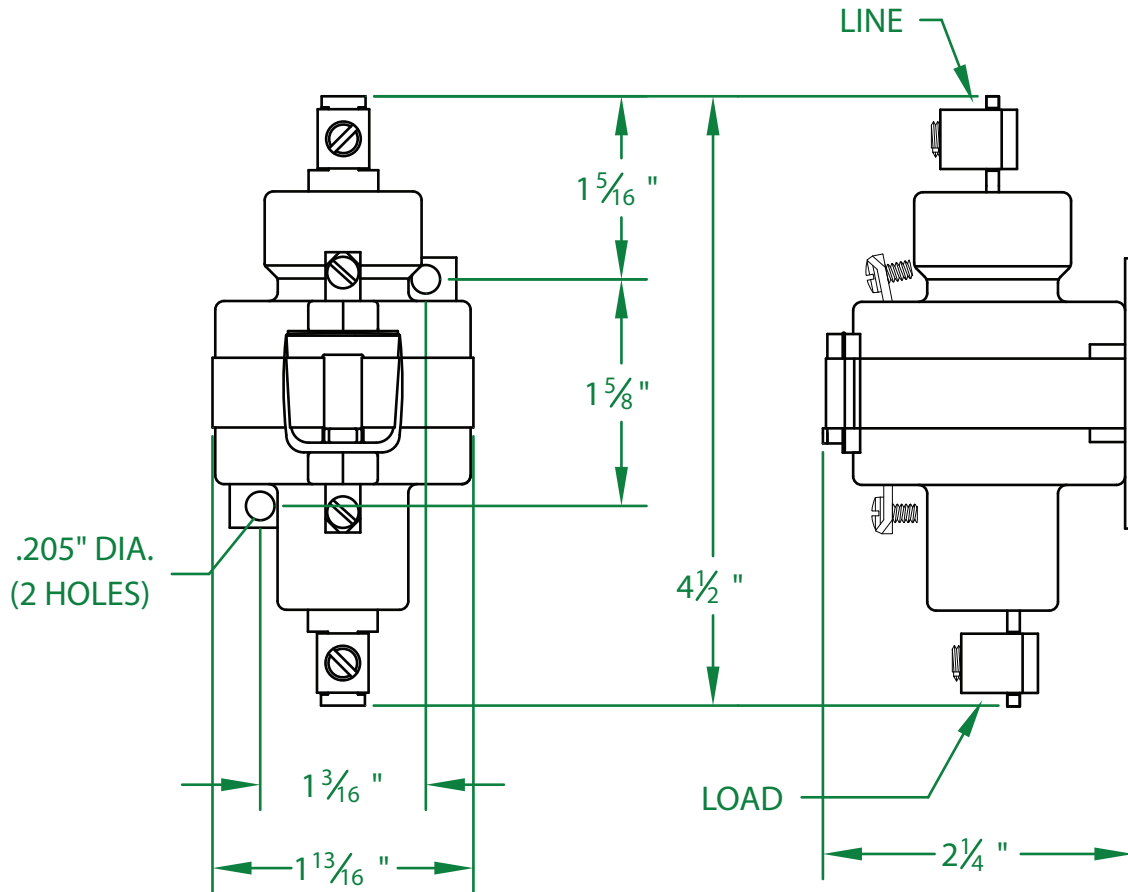

35NC-24D

* CONTACT RESISTANCE .003 ohms

* DIELECTRIC WITHSTAND 2,500 VAC RMS

* OPERATE TIME 30 MILLISECONDS

* RELEASE TIME 35 MILLISECONDS

* RATINGS:

CONTACTS: 35 AMP @ 480 VAC
RESISTIVE OR GENERAL PURPOSE

COIL: 24 V.D.C

RESISTANCE: 176 Ω

CURRENT: 136 mA

VA: 3.3 WATTAGE: 3.3

* TEMPERATURE RANGE -35° TO +85° C

* COIL TERMINALS #6 BINDING HEAD SCREWS
TORQUE TO 7 IN-LB

* LOAD TERMINALS 4-14 AWG COMPRESSION TYPE
TORQUE TO 31.5 IN-LB

* SINGLE POLE / SINGLE THROW

* MAGNETICALLY ACTIVATED

* MERCURY CONTACTOR

* LIFE CYCLE ENDURANCE TESTS: U.L. 508 @ 100,00 & CSA 22.2 @ 250,000 CYCLES

Contactors - Relays - Switches

<http://www.mdious.com>