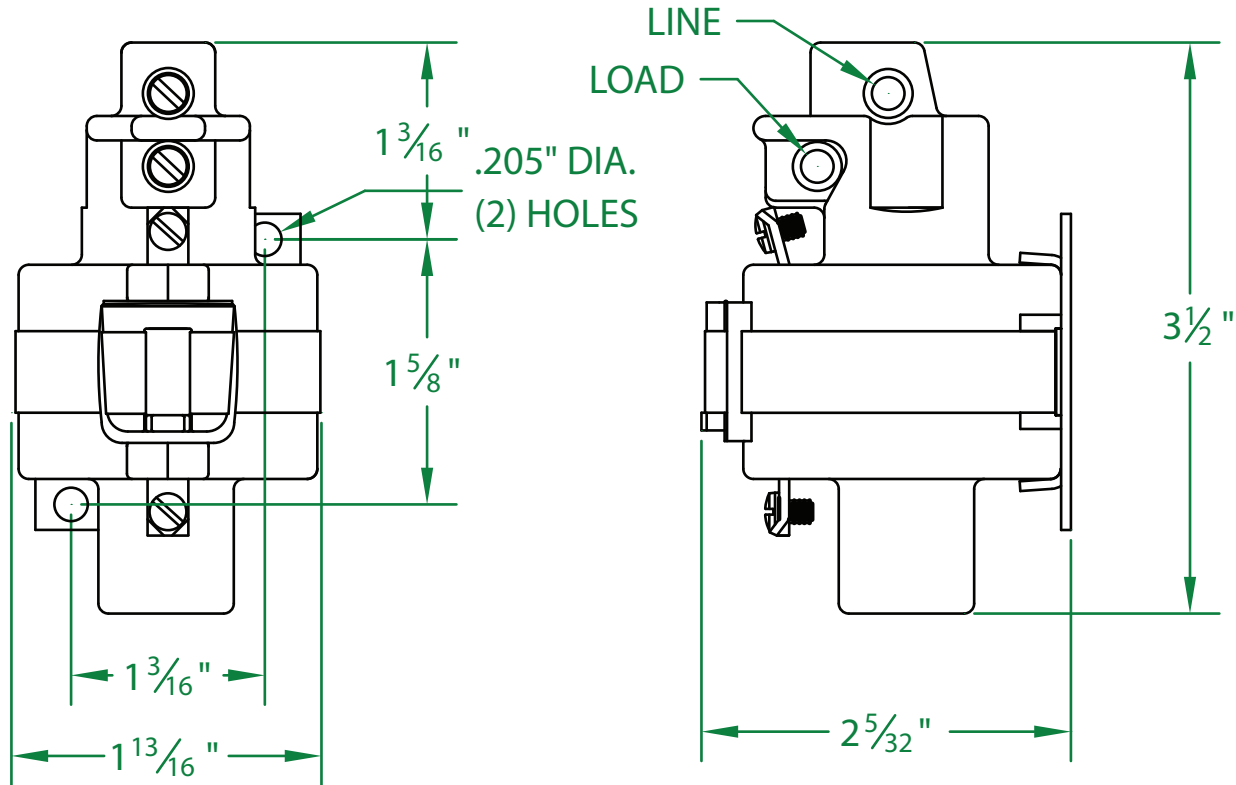

35NC-24AT

* CONTACT RESISTANCE .003 ohms

* DIELECTRIC WITHSTAND 2,500 VAC RMS

* OPERATE TIME 30 MILLISECONDS

* RELEASE TIME 35 MILLISECONDS

* RATINGS:

CONTACTS: 35 AMP @ 480 VAC
RESISTIVE OR GENERAL PURPOSE

COIL: 24V 50/60 Hz

RESISTANCE: 36 Ω

CURRENT: 310 mA

VA: 7.4 WATTAGE: 3.5

* TEMPERATURE RANGE -35° TO +85° C

* COIL TERMINALS #6 BINDING HEAD SCREWS
TORQUE TO 7 IN-LB

* LOAD TERMINALS 6-14 AWG

* SINGLE POLE / SINGLE THROW

* MAGNETICALLY ACTIVATED

* MERCURY CONTACTOR

* LIFE CYCLE ENDURANCE TESTS: U.L. 508 @ 100,00 & CSA 22.2 @ 250,000 CYCLES

Contactors - Relays - Switches

<http://www.mdius.com>