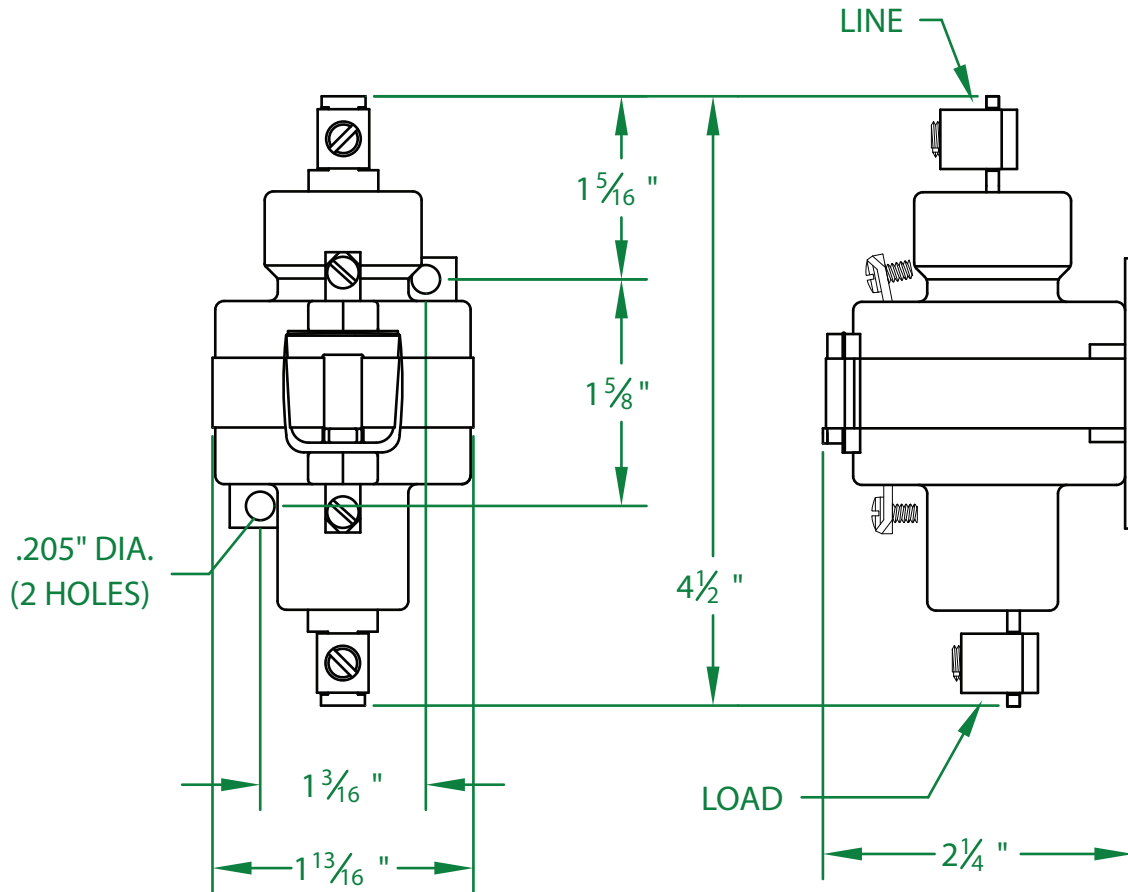

## 35NC-24A

\* CONTACT RESISTANCE .003 ohms

\* DIELECTRIC WITHSTAND 2,500 VAC RMS

\* OPERATE TIME 30 MILLISECONDS

\* RELEASE TIME 35 MILLISECONDS

\* RATINGS:

CONTACTS: 35 AMP @ 480 VAC  
RESISTIVE OR GENERAL PURPOSE

COIL: 24V 50/60 Hz

RESISTANCE: 36  $\Omega$

CURRENT: 310 mA

VA: 7.4      WATTAGE: 3.5

\* TEMPERATURE RANGE -35° TO +85° C

\* COIL TERMINALS #6 BINDING HEAD SCREWS  
TORQUE TO 7 IN-LB

\* LOAD TERMINALS 4-14 AWG COMPRESSION TYPE  
TORQUE TO 31.5 IN-LB

\* SINGLE POLE / SINGLE THROW

\* MAGNETICALLY ACTIVATED

\* MERCURY CONTACTOR

\* LIFE CYCLE ENDURANCE TESTS: U.L. 508 @ 100,00 & CSA 22.2 @ 250,000 CYCLES

Contactors - Relays - Switches

<http://www.mdious.com>