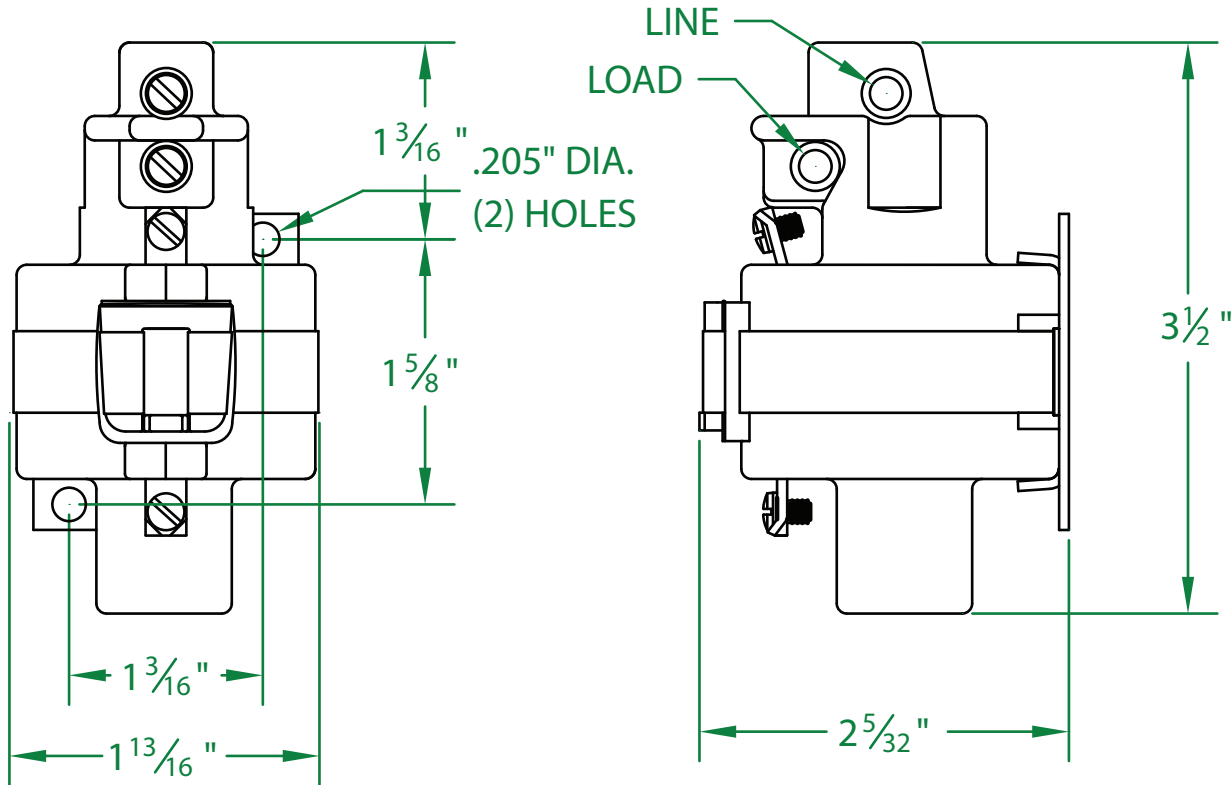

35NC-220AT

* CONTACT RESISTANCE .003 ohms

* DIELECTRIC WITHSTAND 2,500 VAC RMS

* OPERATE TIME 30 MILLISECONDS

* RELEASE TIME 35 MILLISECONDS

* RATINGS:

CONTACTS: 35 AMP @ 480 VAC
RESISTIVE OR GENERAL PURPOSE

COIL: 208/240V 50/60 Hz

RESISTANCE: 3,400 Ω

CURRENT: 31 mA

VA: 6.8 WATTAGE: 3.3

* TEMPERATURE RANGE -35° TO +85° C

* COIL TERMINALS #6 BINDING HEAD SCREWS
TORQUE TO 7 IN-LB

* LOAD TERMINALS 6-14 AWG

* SINGLE POLE / SINGLE THROW

* MAGNETICALLY ACTIVATED

* MERCURY CONTACTOR

* LIFE CYCLE ENDURANCE TESTS: U.L. 508 @ 100,00 & CSA 22.2 @ 250,000 CYCLES

Contactors - Relays - Switches

<http://www.mdious.com>