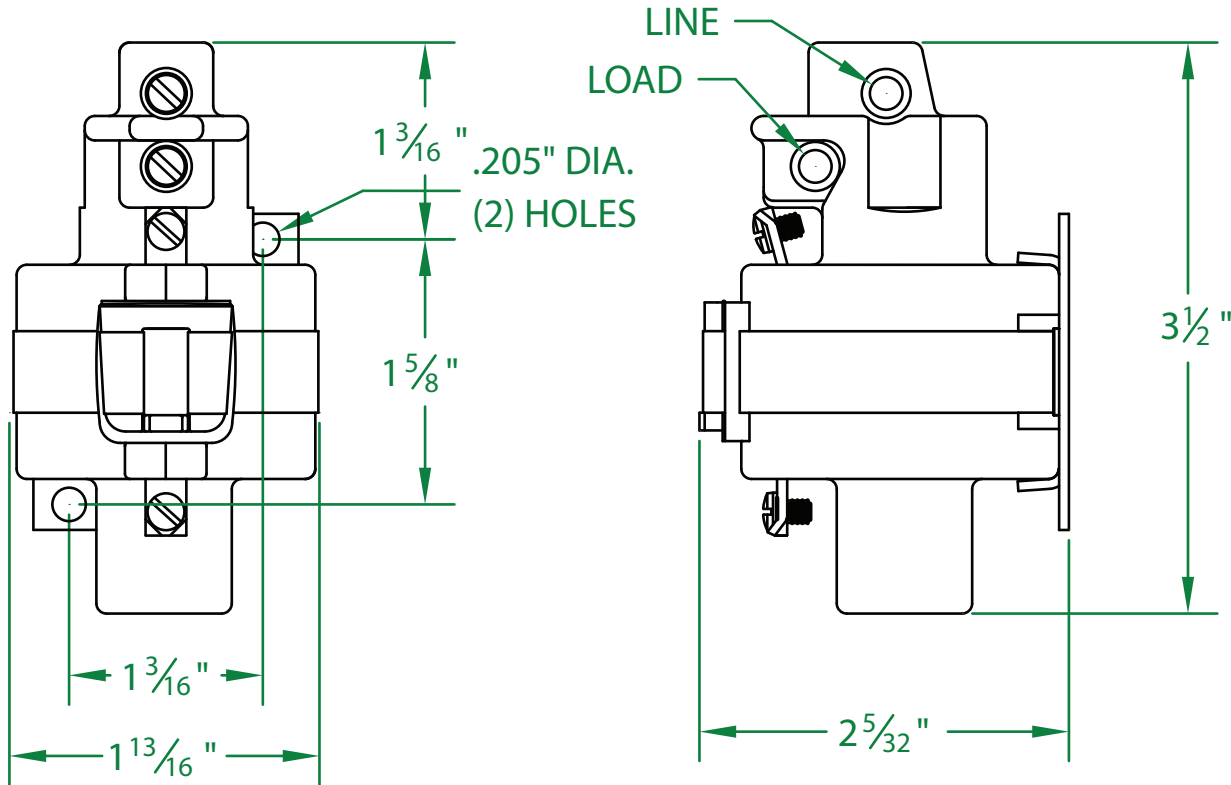

35NC-12DT

* CONTACT RESISTANCE .003 ohms

* DIELECTRIC WITHSTAND 2,500 VAC RMS

* OPERATE TIME 30 MILLISECONDS

* RELEASE TIME 35 MILLISECONDS

* RATINGS:

CONTACTS: 35 AMP @ 480 VAC
RESISTIVE OR GENERAL PURPOSE

COIL: 12 V.D.C

RESISTANCE: 36 Ω

CURRENT: 333 mA

VA: 4.0 WATTAGE: 4.0

* TEMPERATURE RANGE -35° TO +85° C

* COIL TERMINALS #6 BINDING HEAD SCREWS
TORQUE TO 7 IN-LB

* LOAD TERMINALS 6-14 AWG

* SINGLE POLE / SINGLE THROW

* MAGNETICALLY ACTIVATED

* MERCURY CONTACTOR

* LIFE CYCLE ENDURANCE TESTS: U.L. 508 @ 100,00 & CSA 22.2 @ 250,000 CYCLES

Contactors - Relays - Switches