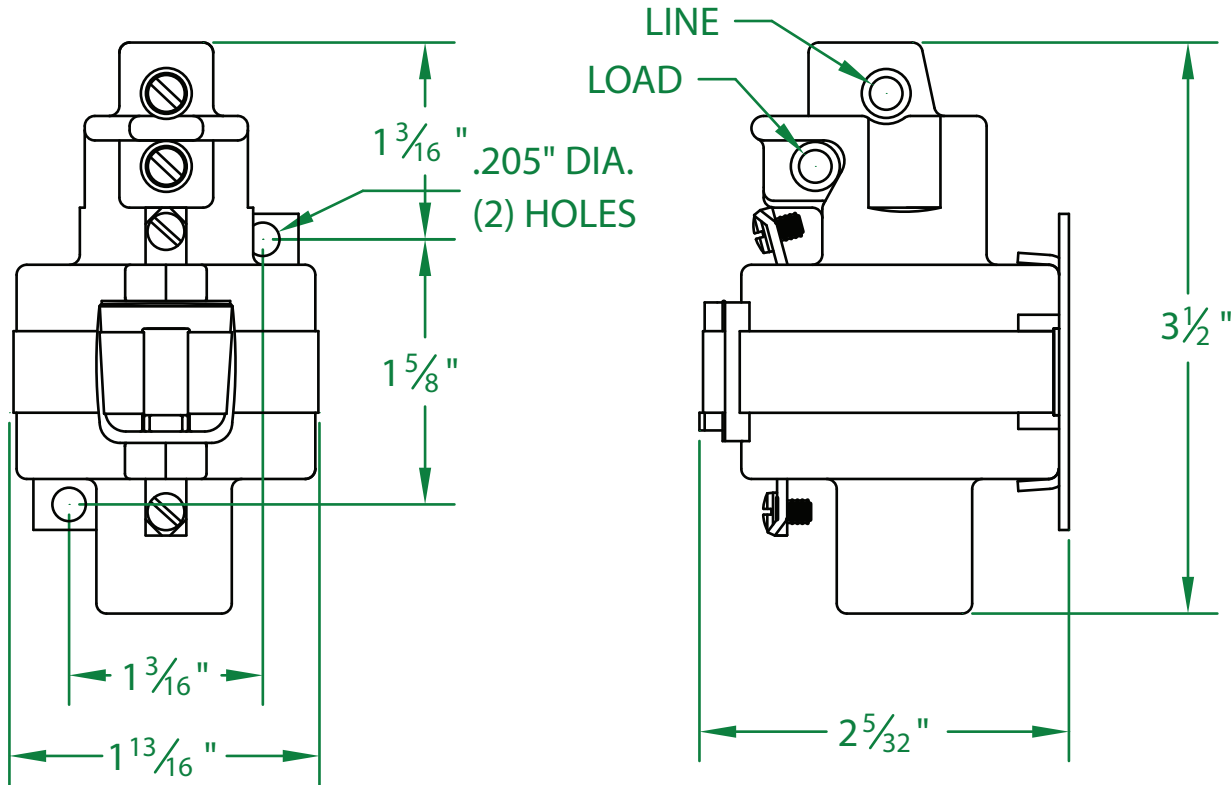

## 35NC-125DT

\* CONTACT RESISTANCE .003 ohms

\* DIELECTRIC WITHSTAND 2,500 VAC RMS

\* OPERATE TIME 30 MILLISECONDS

\* RELEASE TIME 35 MILLISECONDS

\* RATINGS:

CONTACTS: 35 AMP @ 480 VAC  
RESISTIVE OR GENERAL PURPOSE

COIL: 125 V.D.C  
RESISTANCE: 860  $\Omega$

CURRENT: 37 mA  
VA: 4.6 WATTAGE: 4.6

\* TEMPERATURE RANGE -35° TO +85° C

\* COIL TERMINALS #6 BINDING HEAD SCREWS  
TORQUE TO 7 IN-LB

\* LOAD TERMINALS 6-14 AWG

\* SINGLE POLE / SINGLE THROW

\* MAGNETICALLY ACTIVATED

\* MERCURY CONTACTOR

\* LIFE CYCLE ENDURANCE TESTS: U.L. 508 @ 100,00 & CSA 22.2 @ 250,000 CYCLES

Contactors - Relays - Switches

<http://www.mdious.com>