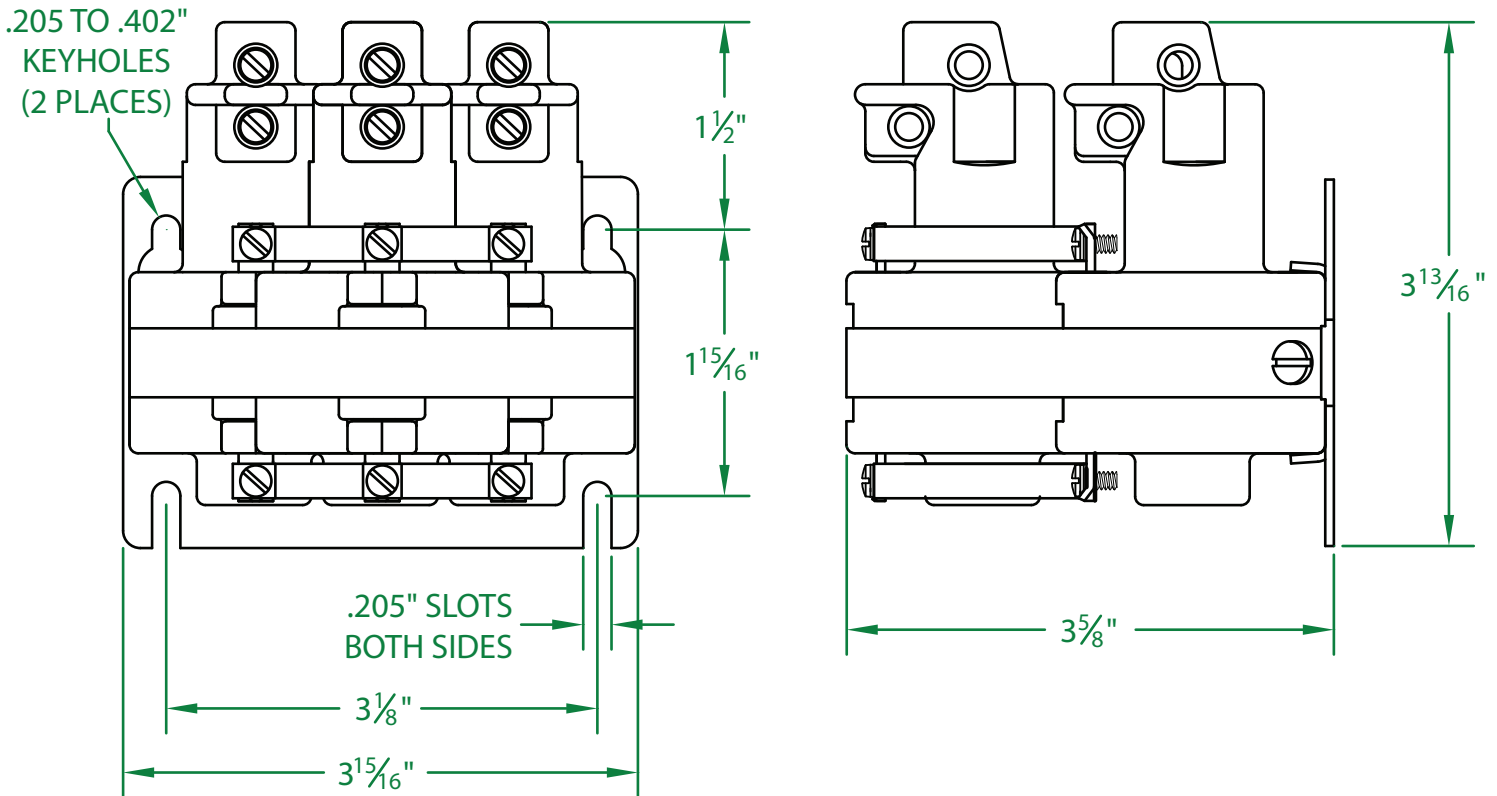

## 335NO-48DTH-18

\* CONTACT RESISTANCE .003 ohms

\* DIELECTRIC WITHSTAND 2,500 VAC RMS

\* OPERATE TIME 50 MILLISECONDS

\* RELEASE TIME 80 MILLISECONDS

\* RATINGS:

CONTACTS: 35 AMP @ 600 VAC  
RESISTIVE OR GENERAL PURPOSE

COIL: 48 V.D.C.  
RESISTANCE: 212 Ω

CURRENT: 225 mA  
VA: 10.8 WATTAGE: 10.8

\* TEMPERATURE RANGE -35° TO +85° C

\* COIL TERMINALS #6 BINDING HEAD SCREWS  
TORQUE TO 7 IN-LB

\* LOAD TERMINALS 6-14 AWG

\* THREE POLE / SINGLE THROW

\* STEEL STRAP (-18)

\* MAGNETICALLY ACTIVATED

\* MERCURY CONTACTOR

\* LIFE CYCLE ENDURANCE TESTS: U.L. 508 @ 100,00 & CSA 22.2 @ 250,000 CYCLES

Contactors - Relays - Switches

<http://www.mdious.com>