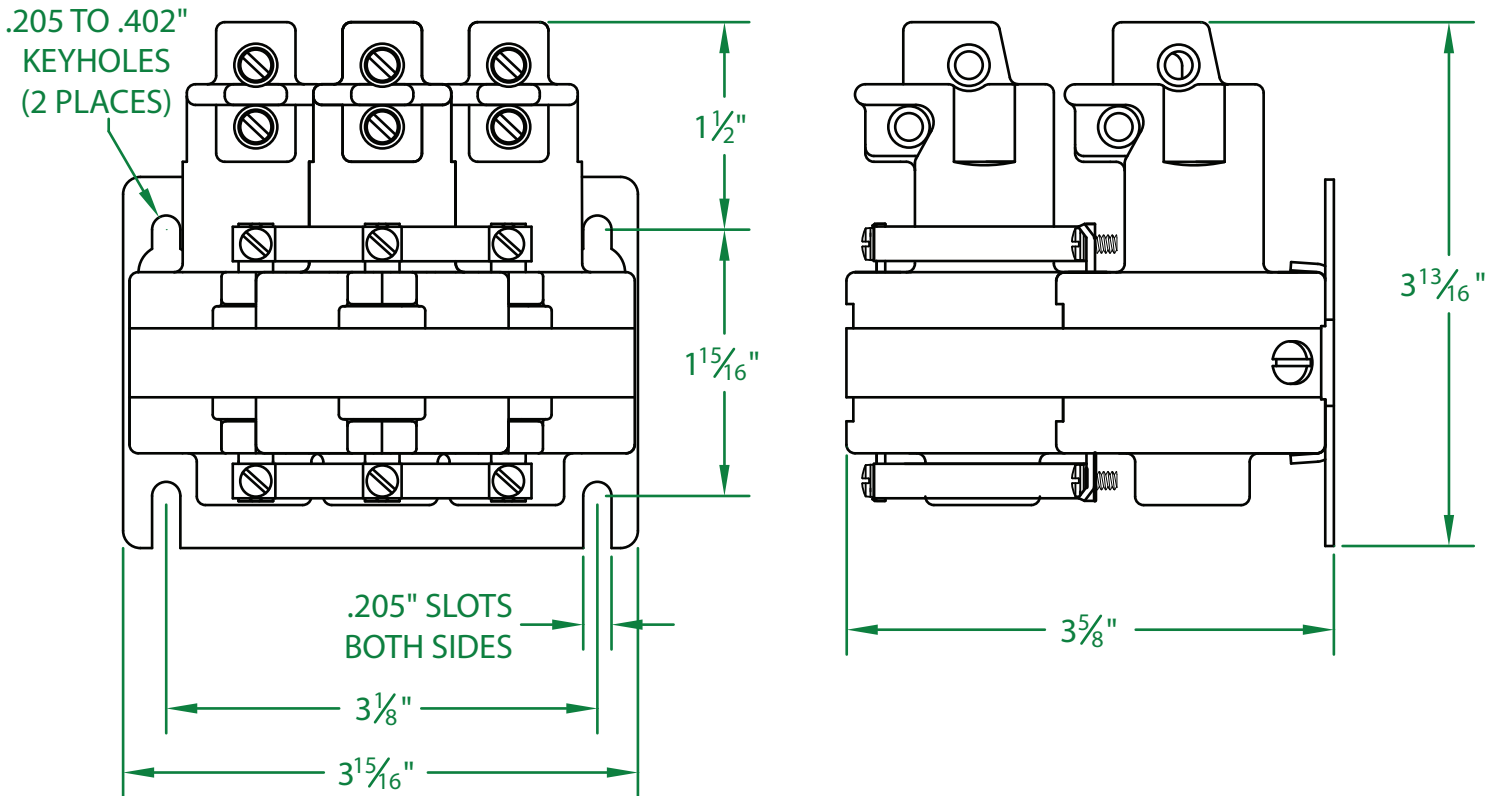

- * CONTACT RESISTANCE .003 ohms
- * DIELECTRIC WITHSTAND 2,500 VAC RMS
- * OPERATE TIME 50 MILLISECONDS
- * RELEASE TIME 80 MILLISECONDS
- * RATINGS:
 - CONTACTS: 35 AMP @ 600 VAC RESISTIVE
 - COIL: 48 V.D.C.
 - RESISTANCE: 212 Ω
 - CURRENT: 225 mA
 - VA: 10.8 WATTAGE: 10.8

- * TEMPERATURE RANGE -35° TO +85° C
- * COIL TERMINALS #6 BINDING HEAD SCREWS TORQUE TO 7 IN-LB
- * LOAD TERMINALS 6-14 AWG
- * THREE POLE / SINGLE THROW
- * STEEL STRAP (-18)
- * MAGNETICALLY ACTIVATED
- * MERCURY CONTACTOR

* LIFE CYCLE ENDURANCE TESTS: U.L. 508 @ 100,00 & CSA 22.2 @ 250,000 CYCLES

Contactors - Relays - Switches