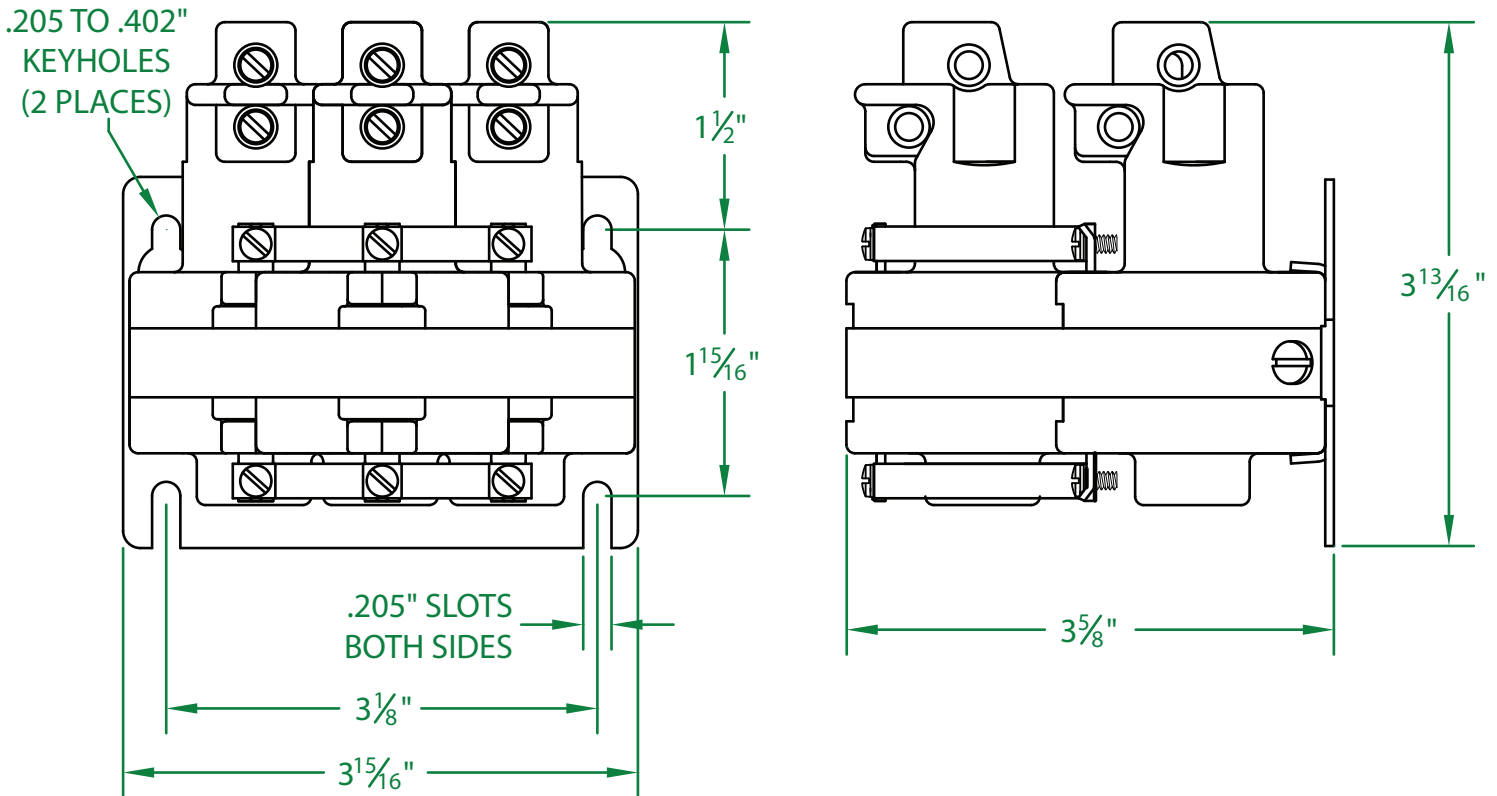

## 335NO-24DT-18

- \* CONTACT RESISTANCE .003 ohms
- \* DIELECTRIC WITHSTAND 2,500 VAC RMS
- \* OPERATE TIME 50 MILLISECONDS
- \* RELEASE TIME 80 MILLISECONDS
- \* RATINGS:
  - CONTACTS: 35 AMP @ 600 VAC RESISTIVE
  - COIL: 24 V.D.C.
  - RESISTANCE: 58.7 Ω
  - CURRENT: 408 mA
  - VA: 9.9      WATTAGE: 9.9

- \* TEMPERATURE RANGE -35° TO +85° C
- \* COIL TERMINALS #6 BINDING HEAD SCREWS TORQUE TO 7 IN-LB
- \* LOAD TERMINALS 6-14 AWG
- \* THREE POLE / SINGLE THROW
- \* STEEL STRAP (-18)
- \* MAGNETICALLY ACTIVATED
- \* MERCURY CONTACTOR

\* LIFE CYCLE ENDURANCE TESTS: U.L. 508 @ 100,00 & CSA 22.2 @ 250,000 CYCLES

Contactors - Relays - Switches