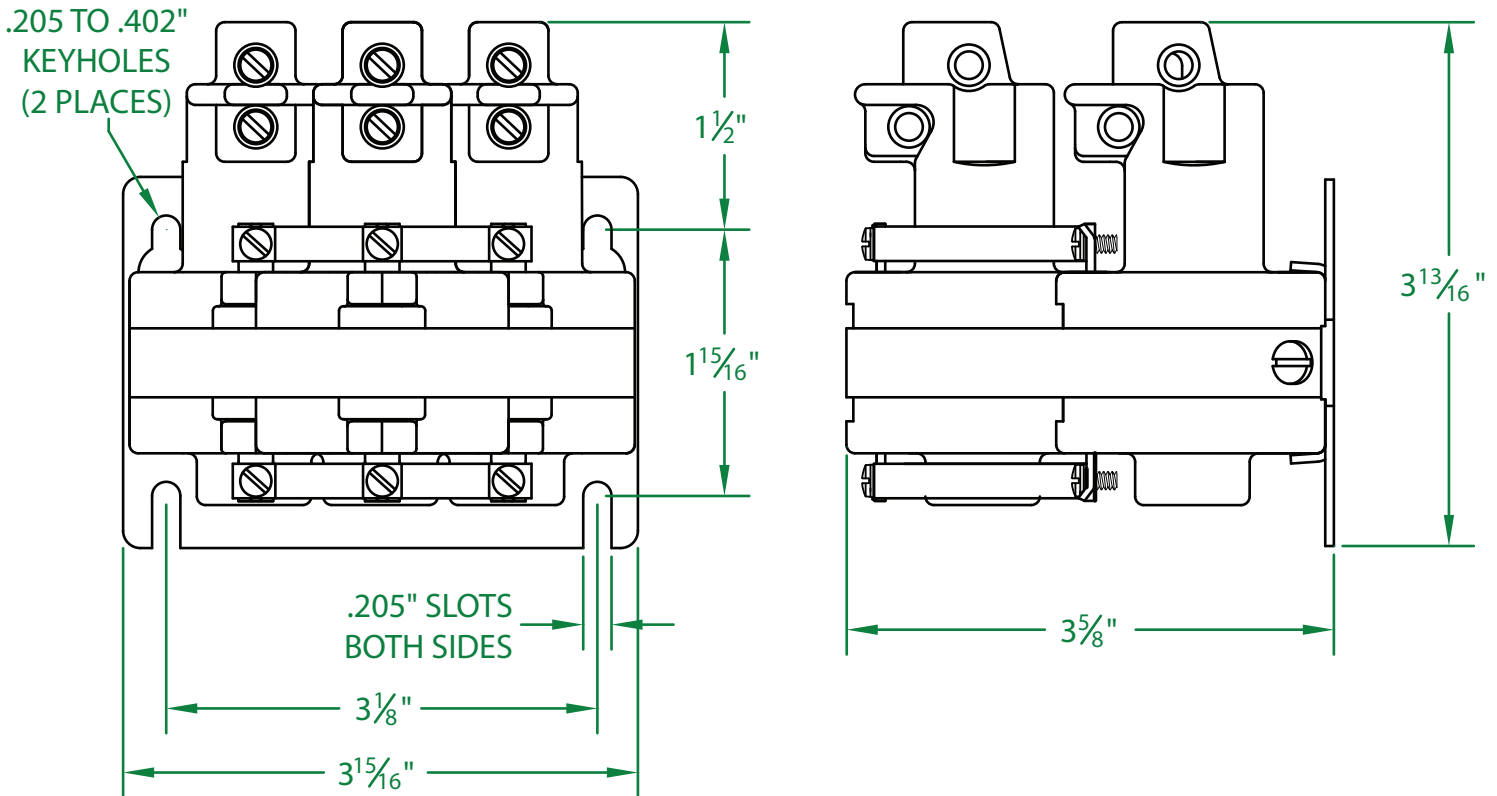

* CONTACT RESISTANCE .003 ohms

* DIELECTRIC WITHSTAND 2,500 VAC RMS

* OPERATE TIME 50 MILLISECONDS

* RELEASE TIME 80 MILLISECONDS

* RATINGS:

CONTACTS: 35 AMP @ 600 VAC
RESISTIVE OR GENERAL PURPOSE

COIL: 24V 50/60 Hz
RESISTANCE: 16.7 Ω

CURRENT: 726 mA
VA: 17.4 WATTAGE: 8.7

* TEMPERATURE RANGE -35° TO +85° C

* COIL TERMINALS #6 BINDING HEAD SCREWS
TORQUE TO 7 IN-LB

* LOAD TERMINALS 6-14 AWG

* THREE POLE / SINGLE THROW

* STEEL STRAP (-18)

* MAGNETICALLY ACTIVATED