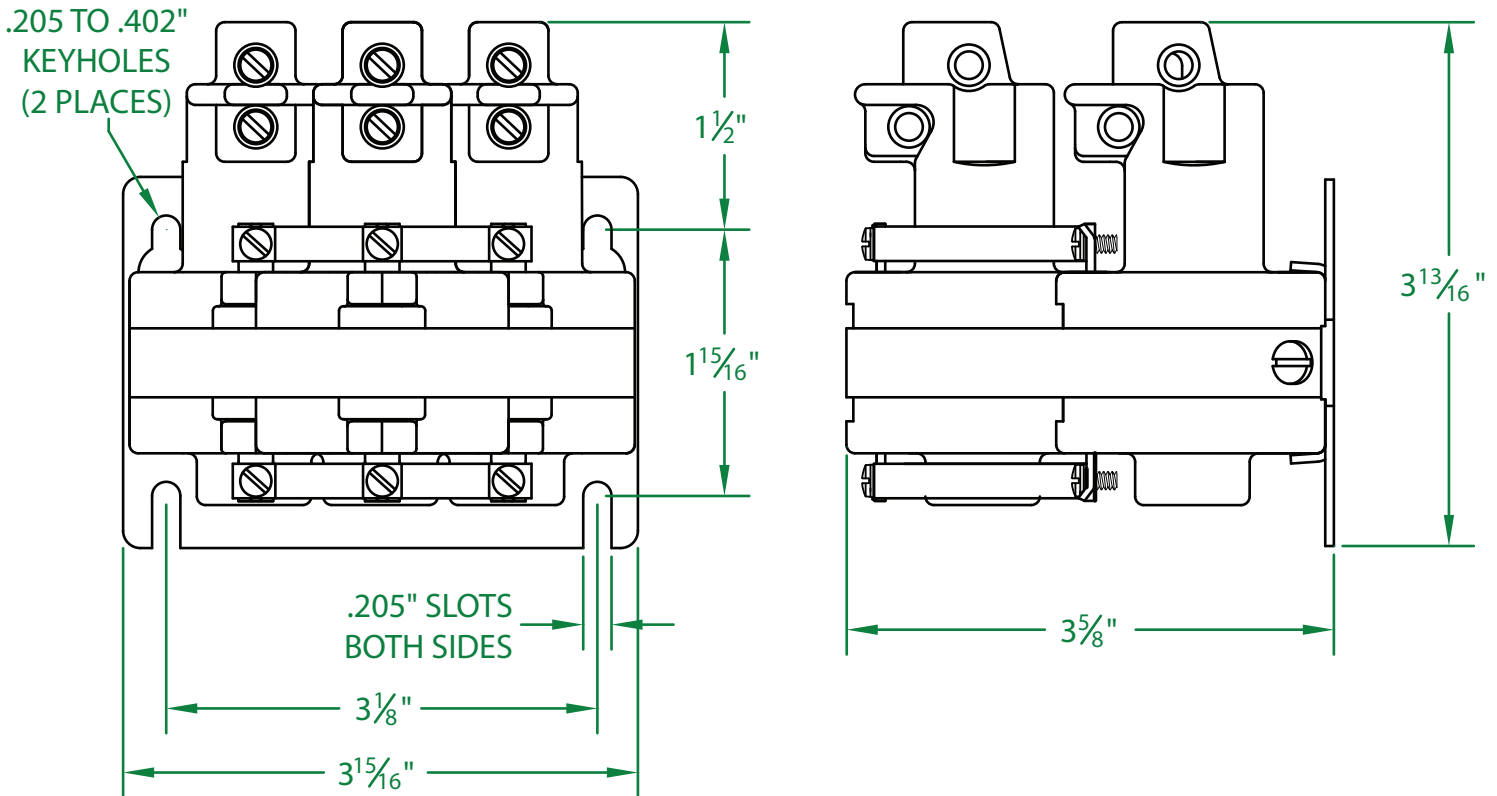

## 335NO-208ATH-18

\* CONTACT RESISTANCE .003 ohms

\* DIELECTRIC WITHSTAND 2,500 VAC RMS

\* OPERATE TIME 50 MILLISECONDS

\* RELEASE TIME 80 MILLISECONDS

\* RATINGS:

CONTACTS: 35 AMP @ 600 VAC  
RESISTIVE OR GENERAL PURPOSE

COIL: 208V 50/60 Hz  
RESISTANCE: 1,133  $\Omega$

CURRENT: 90 mA  
VA: 18.6 WATTAGE: 9.3

\* TEMPERATURE RANGE -35° TO +85° C

\* COIL TERMINALS #6 BINDING HEAD SCREWS  
TORQUE TO 7 IN-LB

\* LOAD TERMINALS 6-14 AWG

\* THREE POLE / SINGLE THROW

\* STEEL STRAP (-18)

\* MAGNETICALLY ACTIVATED

\* MERCURY CONTACTOR

\* LIFE CYCLE ENDURANCE TESTS: U.L. 508 @ 100,00 & CSA 22.2 @ 250,000 CYCLES

Contactors - Relays - Switches

<http://www.mdious.com>