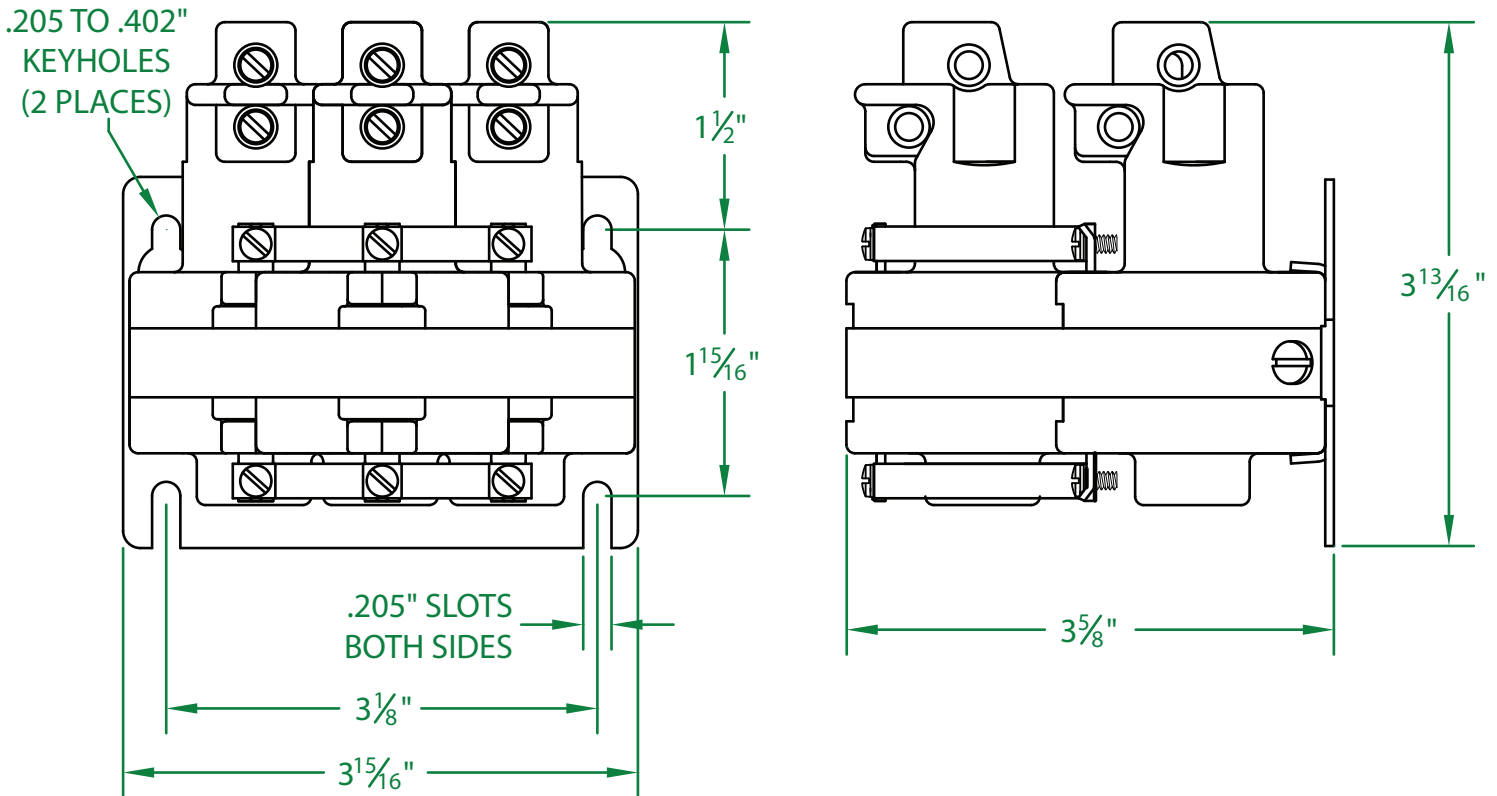

## 335NO-208AT-18

\* CONTACT RESISTANCE .003 ohms

\* DIELECTRIC WITHSTAND 2,500 VAC RMS

\* OPERATE TIME 50 MILLISECONDS

\* RELEASE TIME 80 MILLISECONDS

\* RATINGS:

CONTACTS: 35 AMP @ 600 VAC  
RESISTIVE

COIL: 208V 50/60 Hz

RESISTANCE: 1,133  $\Omega$

CURRENT: 90 mA

VA: 18.6 WATTAGE: 9.3

\* TEMPERATURE RANGE -35° TO +85° C

\* COIL TERMINALS #6 BINDING HEAD SCREWS  
TORQUE TO 7 IN-LB

\* LOAD TERMINALS 6-14 AWG

\* THREE POLE / SINGLE THROW

\* STEEL STRAP (-18)

\* MAGNETICALLY ACTIVATED

\* MERCURY CONTACTOR

\* LIFE CYCLE ENDURANCE TESTS: U.L. 508 @ 100,00 & CSA 22.2 @ 250,000 CYCLES

Contactors - Relays - Switches

<http://www.mdius.com>