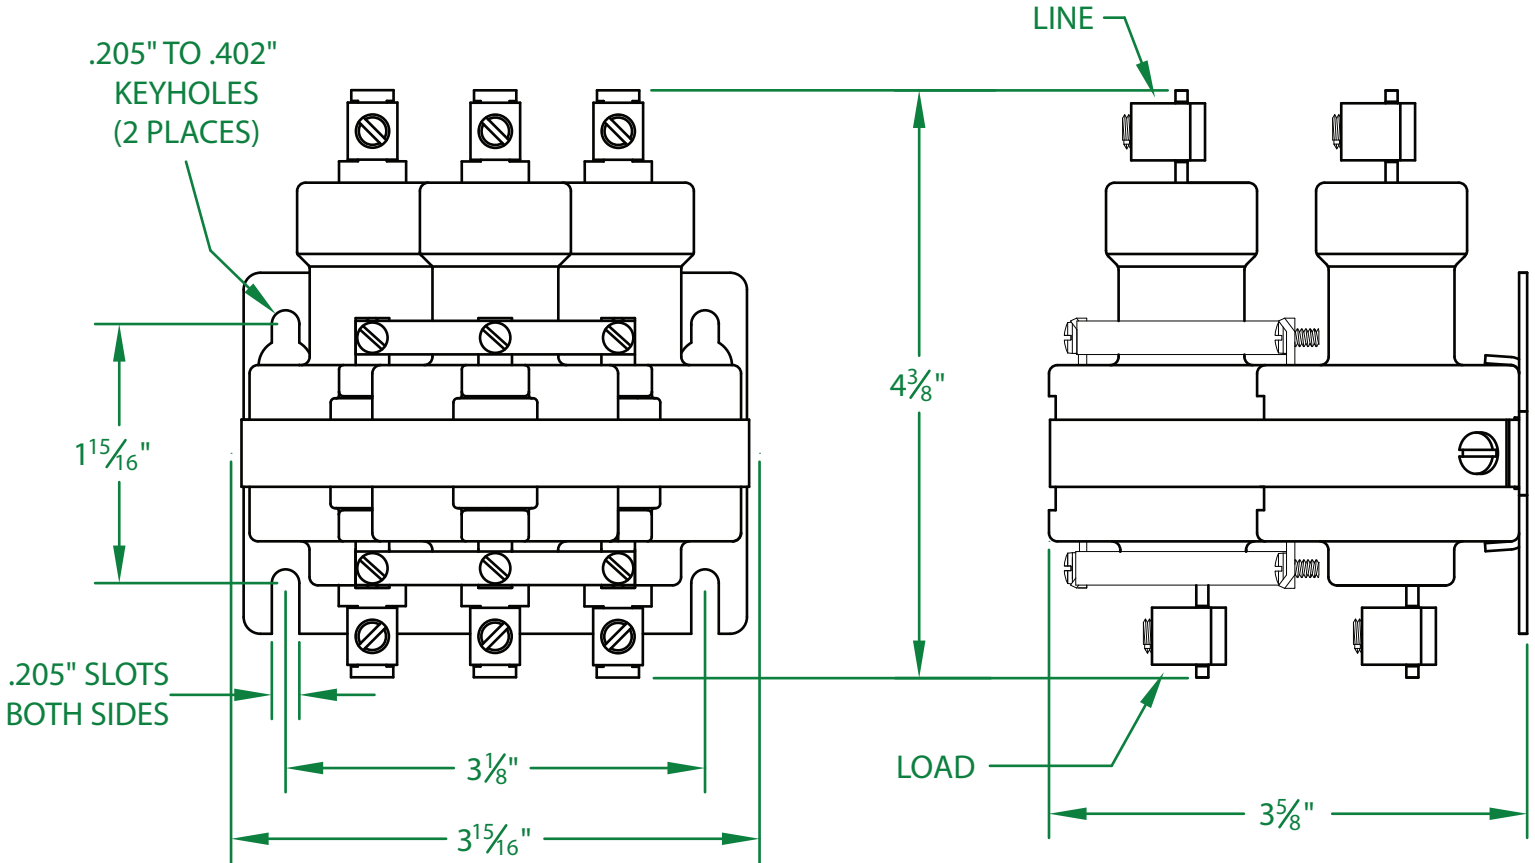

## 335NO-208AH-18

\* CONTACT RESISTANCE .003 ohms

\* DIELECTRIC WITHSTAND 2,500 VAC RMS

\* OPERATE TIME 50 MILLISECONDS

\* RELEASE TIME 80 MILLISECONDS

\* RATINGS:

CONTACTS: 35 AMP @ 480 VAC  
RESISTIVE OR GENERAL PURPOSE

COIL: 208V 50/60 Hz  
RESISTANCE: 1,133 Ω

CURRENT: 90 mA  
VA: 18.6 WATTAGE: 9.3

\* TEMPERATURE RANGE -35° TO +85° C

\* COIL TERMINALS #6 BINDING HEAD SCREWS  
TORQUE TO 7 IN-LB

\* LOAD TERMINALS 4-14 AWG COMPRESSION TYPE  
TORQUE TO 31.5 IN-LB

\* THREE POLE / SINGLE THROW

\* STEEL STRAP (-18)

\* MAGNETICALLY ACTIVATED

\* MERCURY CONTACTOR

\* LIFE CYCLE ENDURANCE TESTS: U.L. 508 @ 100,00 & CSA 22.2 @ 250,000 CYCLES

Contactors - Relays - Switches

<http://www.mdius.com>