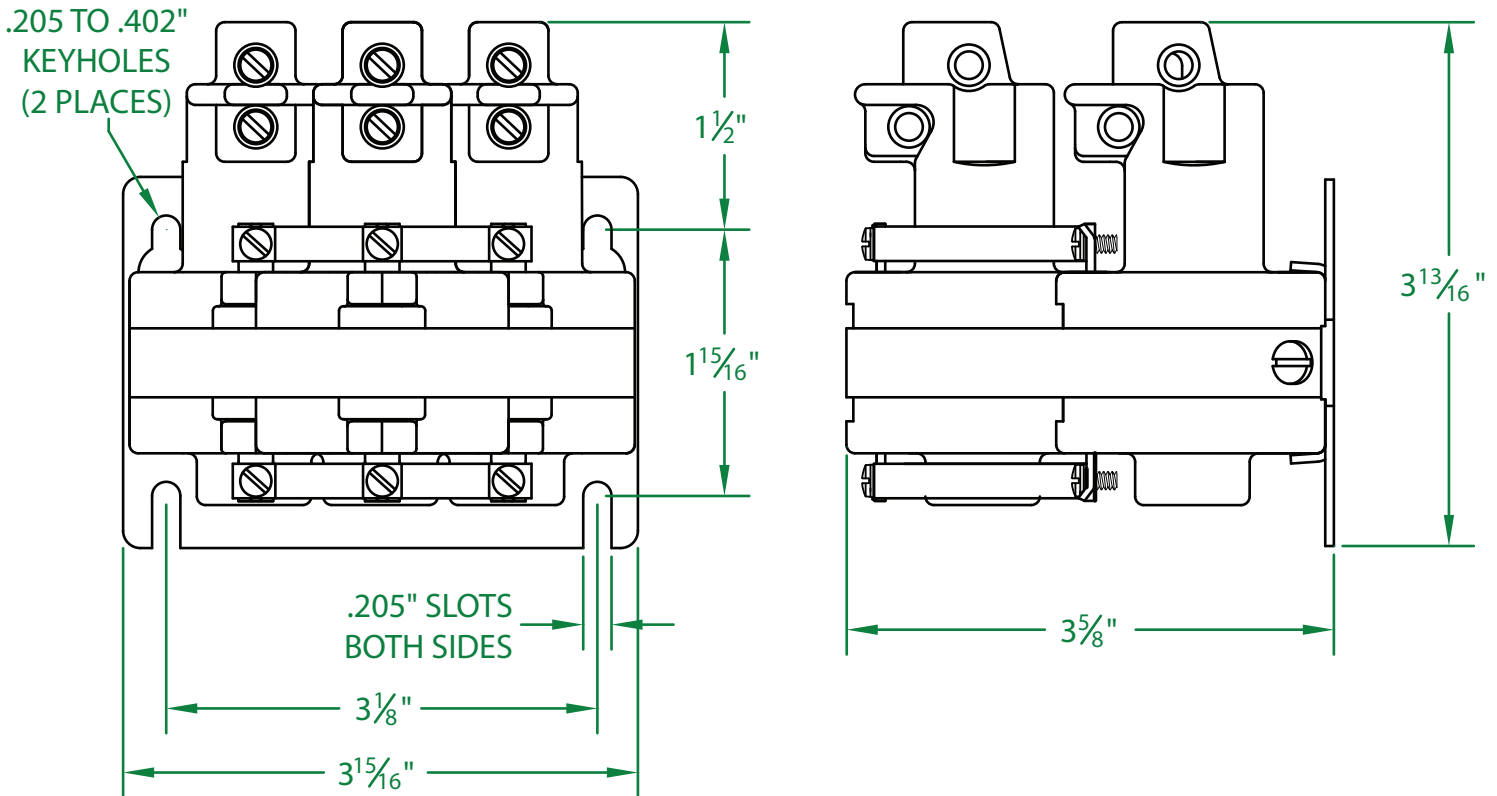

* CONTACT RESISTANCE .003 ohms

* DIELECTRIC WITHSTAND 2,500 VAC RMS

* OPERATE TIME 50 MILLISECONDS

* RELEASE TIME 80 MILLISECONDS

* RATINGS:

CONTACTS: 35 AMP @ 600 VAC
RESISTIVE OR GENERAL PURPOSE

COIL: 12 V.D.C.

RESISTANCE: 12 Ω

CURRENT: 1,000 mA

VA: 12.0 WATTAGE: 12.0

* TEMPERATURE RANGE -35° TO +85° C

* COIL TERMINALS #6 BINDING HEAD SCREWS
TORQUE TO 7 IN-LB

* LOAD TERMINALS 6-14 AWG

* THREE POLE / SINGLE THROW

* STEEL STRAP (-18)