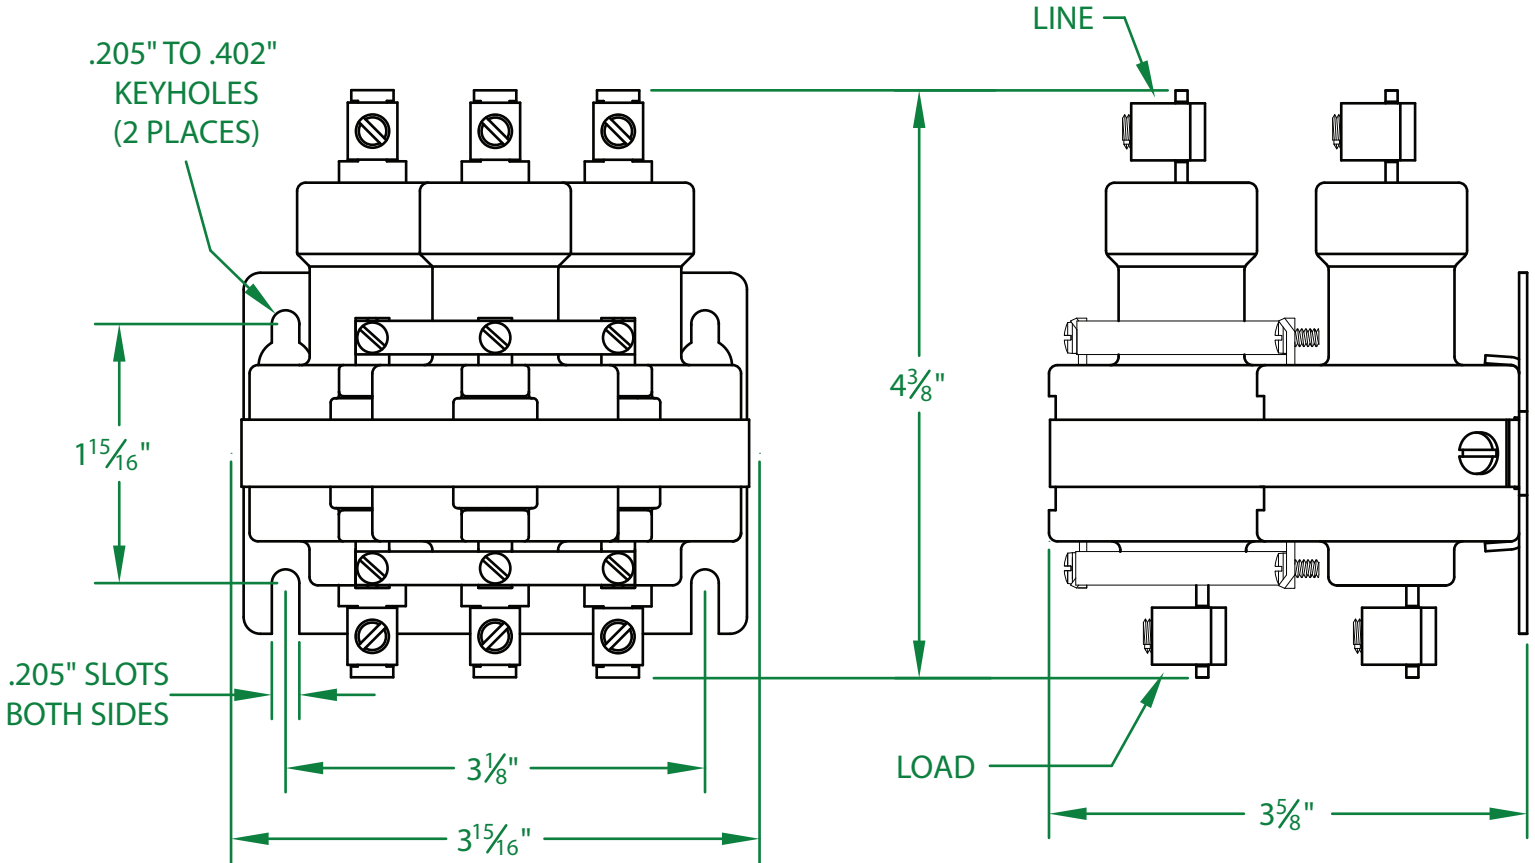

## 335NO-12DH-18

\* CONTACT RESISTANCE .003 ohms

\* DIELECTRIC WITHSTAND 2,500 VAC RMS

\* OPERATE TIME 50 MILLISECONDS

\* RELEASE TIME 80 MILLISECONDS

\* RATINGS:

CONTACTS: 35 AMP @ 480 VAC  
RESISTIVE OR GENERAL PURPOSE

COIL: 12 V.D.C.

RESISTANCE: 12 Ω

CURRENT: 1,000 mA

VA: 12.0 WATTAGE: 12.0

\* TEMPERATURE RANGE -35° TO +85° C

\* COIL TERMINALS #6 BINDING HEAD SCREWS  
TORQUE TO 7 IN-LB

\* LOAD TERMINALS 4-14 AWG COMPRESSION TYPE  
TORQUE TO 31.5 IN-LB

\* THREE POLE / SINGLE THROW

\* STEEL STRAP (-18)

\* MAGNETICALLY ACTIVATED

\* MERCURY CONTACTOR

\* LIFE CYCLE ENDURANCE TESTS: U.L. 508 @ 100,00 & CSA 22.2 @ 250,000 CYCLES

Contactors - Relays - Switches

<http://www.mdius.com>