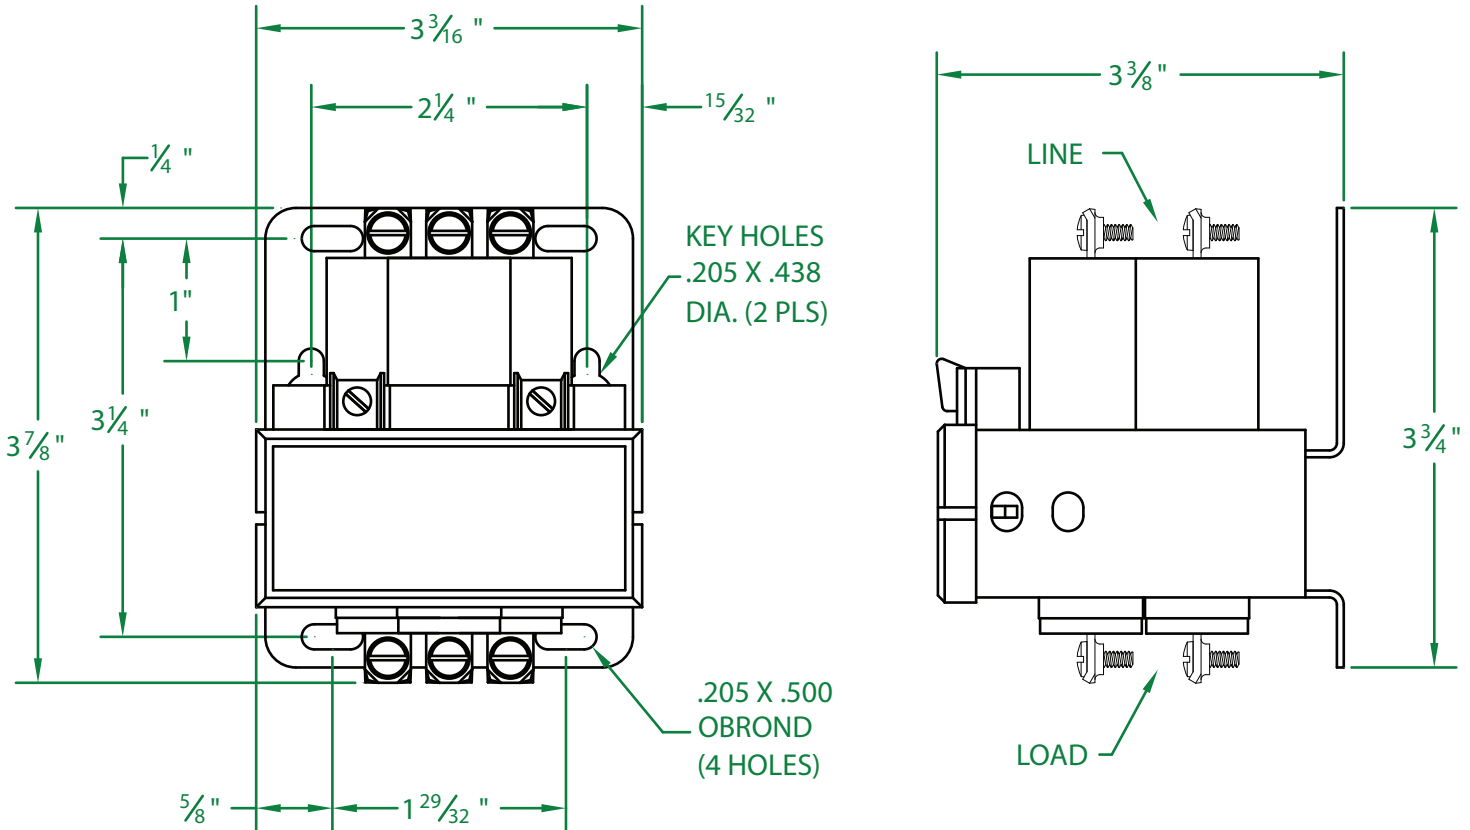

## 330NO-24DHU

- \* CONTACT RESISTANCE .003 ohms
- \* DIELECTRIC WITHSTAND 2,500 VAC RMS
- \* OPERATE TIME 50 MILLISECONDS
- \* RELEASE TIME 80 MILLISECONDS
- \* RATINGS:  
 CONTACTS: 30 AMP @ 480 VAC  
 RESISTIVE OR GENERAL PURPOSE  
 COIL: 24 V.D.C.  
 RESISTANCE: 73  $\Omega$   
 CURRENT: 329 mA  
 VA: 7.9      WATTAGE: 7.9

- \* TEMPERATURE RANGE -35° TO +85° C
- \* COIL TERMINALS #6 BINDING HEAD SCREWS
- \* LOAD TERMINALS #8 BINDING HEAD SCREWS
- \* THREE POLE / SINGLE THROW
- \* MAGNETICALLY ACTIVATED
- \* UNIVERSAL BACKPLATE
- \* MERCURY CONTACTOR