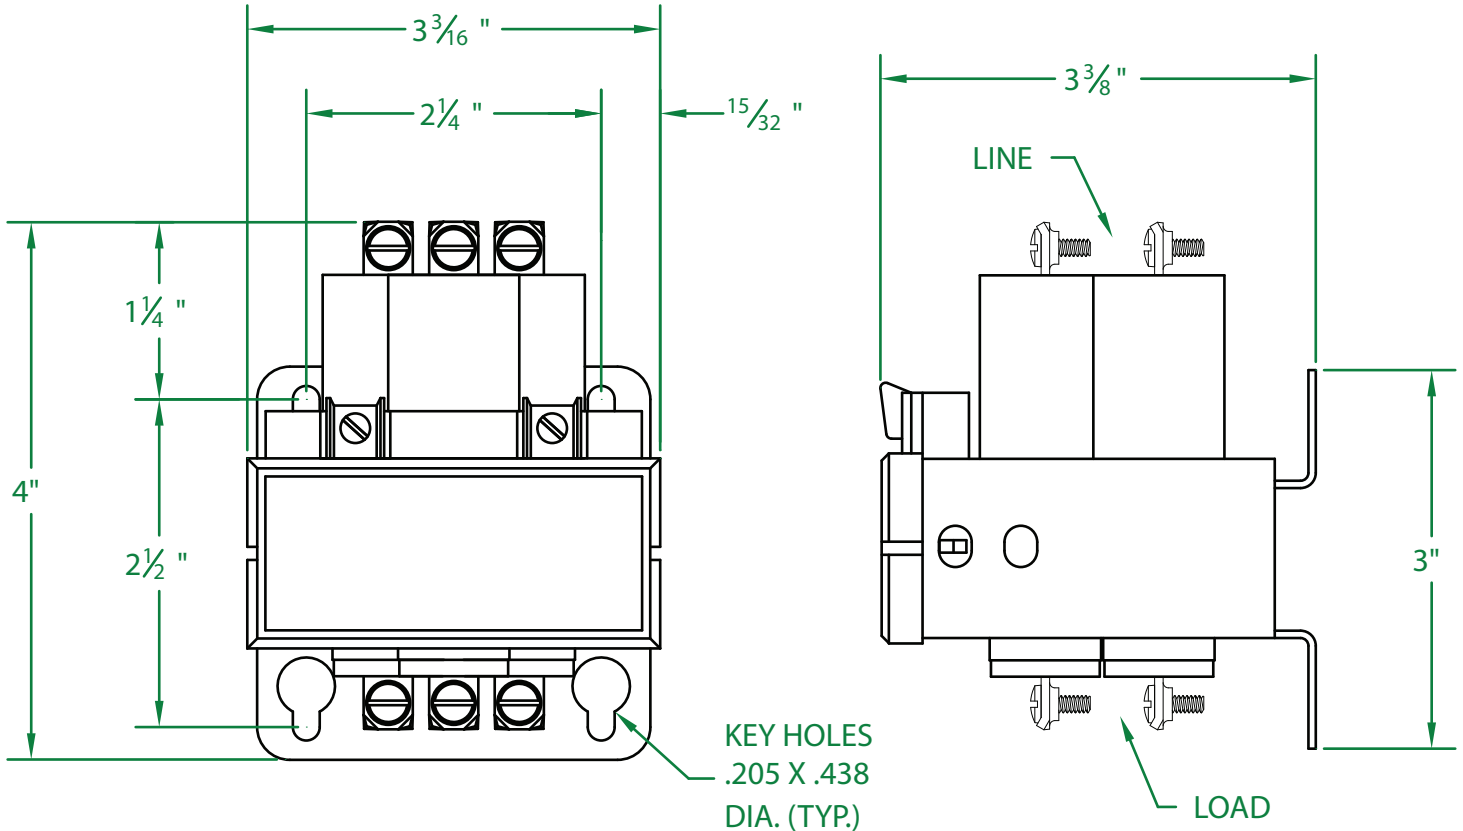

MERCURY DISPLACEMENT INDUSTRIES, INC.

Post Office Box 710 - U.S. 12 East - Edwardsburg, Michigan 49112-0710

Phone (269) 663-8574 - Fax (269) 663-2924

(800) 634-4077

INDUSTRIAL CONTROL EQUIPMENT

330NO-24DH

- * CONTACT RESISTANCE .003 ohms
- * DIELECTRIC WITHSTAND 2,500 VAC RMS
- * OPERATE TIME 50 MILLISECONDS
- * RELEASE TIME 80 MILLISECONDS
- * RATINGS:
 - CONTACTS: 30 AMP @ 480 VAC
 - RESISTIVE OR GENERAL PURPOSE
 - COIL: 24 V.D.C.
 - RESISTANCE: 73 Ω
 - CURRENT: 329 mA
 - VA: 7.9 WATTAGE: 7.9

- * TEMPERATURE RANGE -35° TO +85° C
- * COIL TERMINALS #6 BINDING HEAD SCREWS
- * LOAD TERMINALS #8 BINDING HEAD SCREWS
- * THREE POLE / SINGLE THROW
- * MAGNETICALLY ACTIVATED
- * MERCURY CONTACTOR

* LIFE CYCLE ENDURANCE TESTS: U.L. 508 @ 100,00 & CSA 22.2 @ 250,000 CYCLES