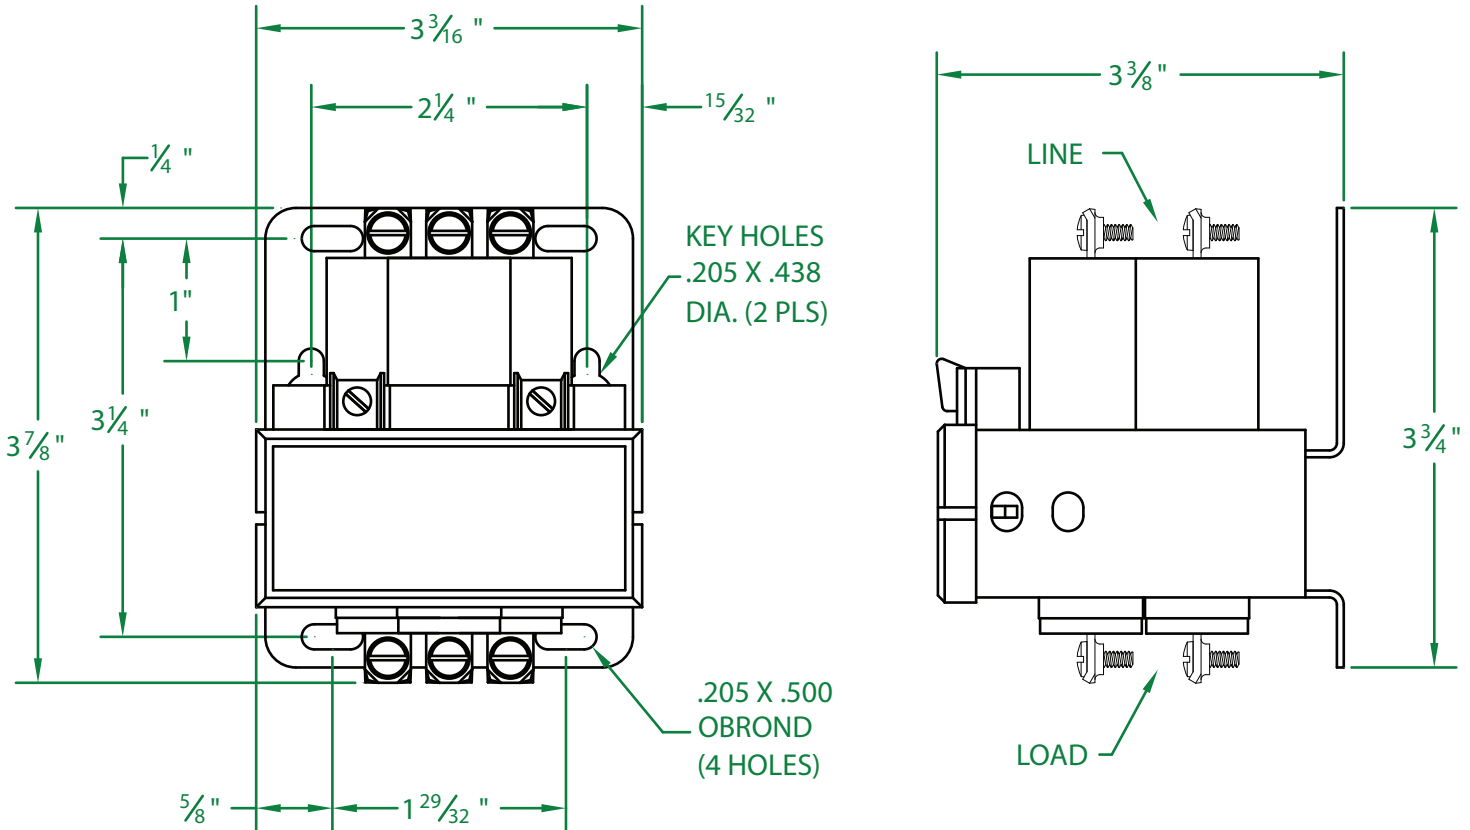

MERCURY DISPLACEMENT INDUSTRIES, INC.

Post Office Box 710 - U.S. 12 East - Edwardsburg, Michigan 49112-0710

Phone (269) 663-8574 - Fax (269) 663-2924

(800) 634-4077

INDUSTRIAL CONTROL EQUIPMENT

330NO-24AU

- * CONTACT RESISTANCE .003 ohms
- * DIELECTRIC WITHSTAND 2,500 VAC RMS
- * OPERATE TIME 50 MILLISECONDS
- * RELEASE TIME 80 MILLISECONDS
- * RATINGS:
 CONTACTS: 30 AMP @ 600 VAC
 RESISTIVE
 COIL: 24V 50/60 Hz
 RESISTANCE: 7.6 Ω
 CURRENT: 815 mA
 VA: 19.6 WATTAGE: 5.0

- * TEMPERATURE RANGE -35° TO +85° C
- * COIL TERMINALS #6 BINDING HEAD SCREWS
- * LOAD TERMINALS #8 BINDING HEAD SCREWS
- * THREE POLE / SINGLE THROW
- * MAGNETICALLY ACTIVATED
- * UNIVERSAL BACKPLATE
- * MERCURY CONTACTOR

* LIFE CYCLE ENDURANCE TESTS: U.L. 508 @ 100,00 & CSA 22.2 @ 250,000 CYCLES

Contactors - Relays - Switches

<http://www.mdious.com>