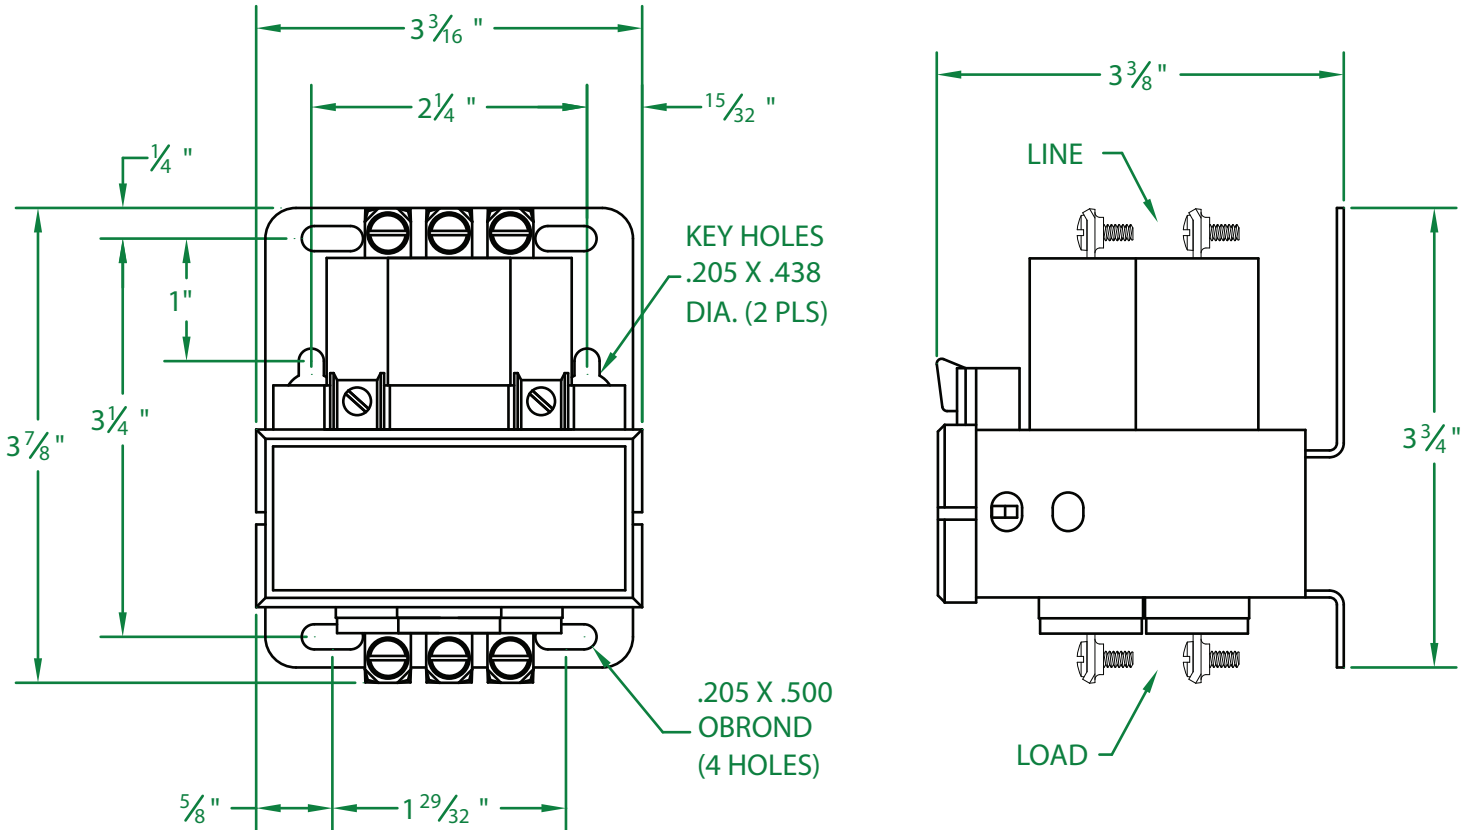

- * CONTACT RESISTANCE .003 ohms
- * DIELECTRIC WITHSTAND 2,500 VAC RMS
- * OPERATE TIME 50 MILLISECONDS
- * RELEASE TIME 80 MILLISECONDS
- * RATINGS:
 CONTACTS: 30 AMP @ 480 VAC
 RESISTIVE OR GENERAL PURPOSE
 COIL: 24V 50/60 Hz
 RESISTANCE: 7.6 Ω
 CURRENT: 815 mA
 VA: 19.6 WATTAGE: 5.0

- * TEMPERATURE RANGE -35° TO +85° C
- * COIL TERMINALS #6 BINDING HEAD SCREWS
- * LOAD TERMINALS #8 BINDING HEAD SCREWS
- * THREE POLE / SINGLE THROW
- * MAGNETICALLY ACTIVATED
- * UNIVERSAL BACKPLATE
- * MERCURY CONTACTOR