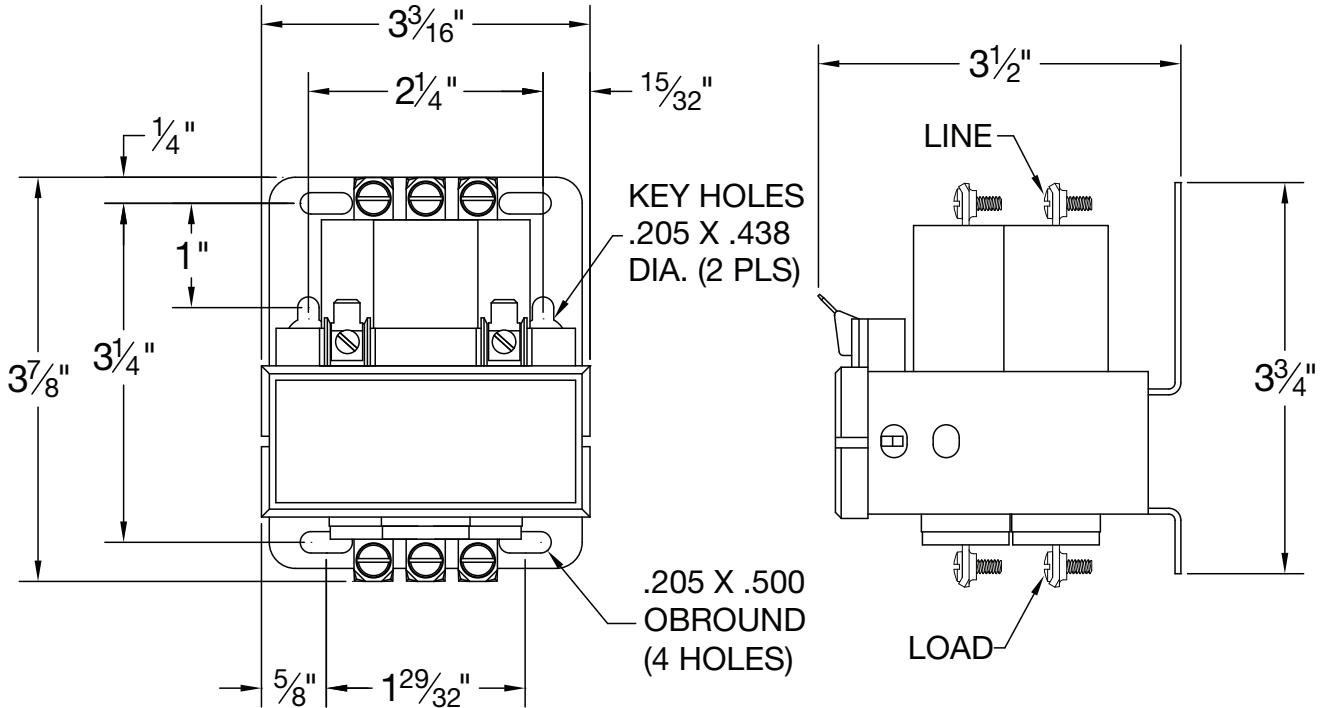

## 330NO-220AUF

INDUSTRIAL CONTROL EQUIPMENT

\* CONTACT RESISTANCE .003 ohms

\* DIELECTRIC WITHSTAND 2,500 VAC RMS

\* OPERATE TIME 50 MILLISECONDS

\* RELEASE TIME 70 MILLISECONDS

\* RATINGS:

CONTACTS: 30 AMPS @ 600 VAC RES.

COIL: 208-240V 50/60 Hz

CURRENT: 86mA

RESISTANCE: 728Ω

VA: 18.9 WATTAGE: 5.5

\* TEMPERATURE RANGE -35° TO +85° C

\* COIL TERMINALS #6 BINDING HEAD SCREWS  
TORQUE TO 7 IN-LB

\* LOAD TERMINALS #8 BINDING HEAD SCREWS

\* 3 POLE / SINGLE THROW

\* MAGNETICALLY ACTIVATED

\* MERCURY CONTACTOR

\* LIFE CYCLE ENDURANCE TESTS: U.L. 508 @ 100,00 & CSA 22.2 @ 250,000 CYCLES

Contactors - Relays - Switches

<http://www.mdius.com>