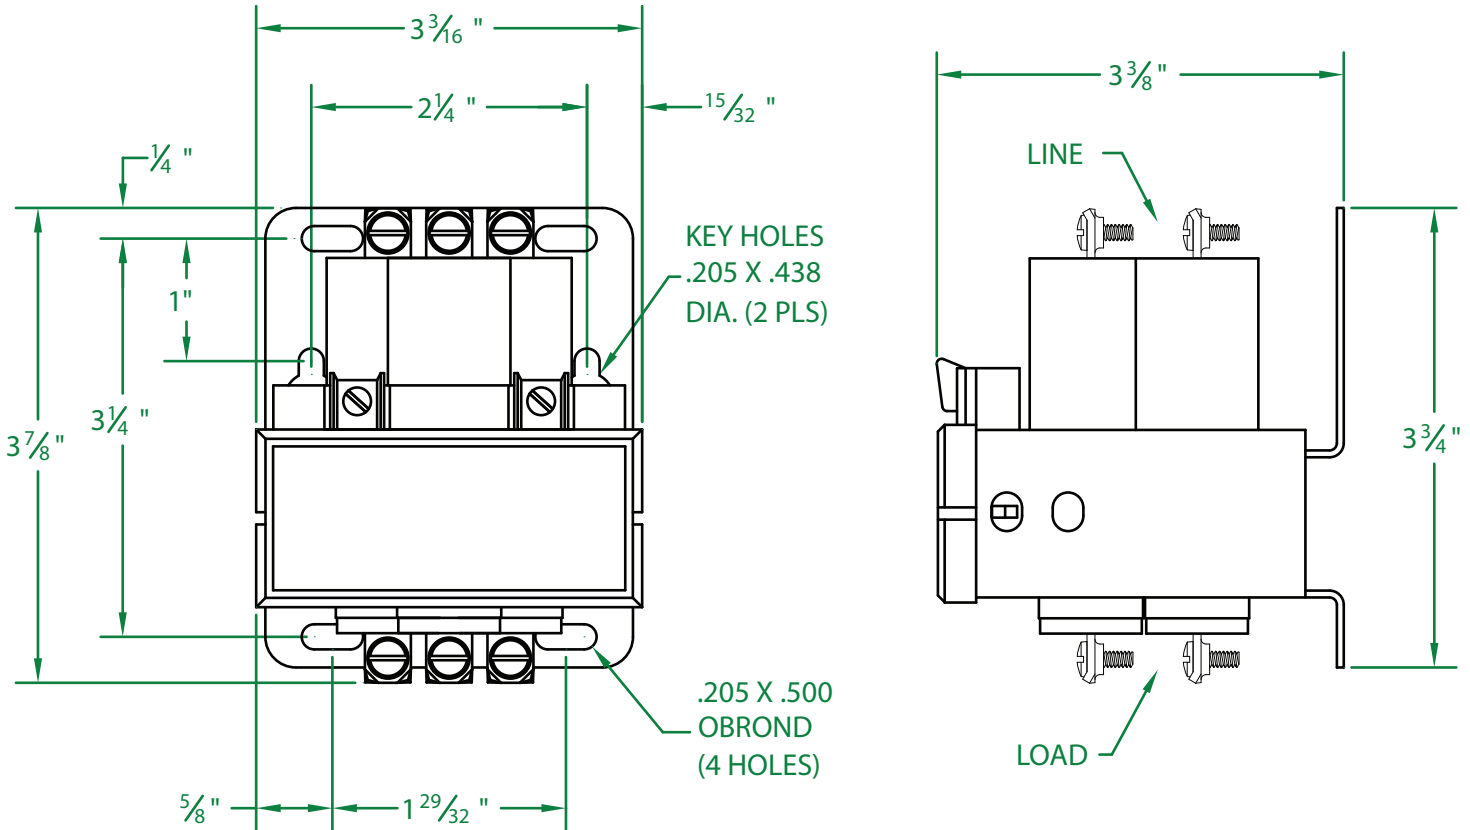

## 330NO-120AU

- \* CONTACT RESISTANCE .003 ohms
- \* DIELECTRIC WITHSTAND 2,500 VAC RMS
- \* OPERATE TIME 50 MILLISECONDS
- \* RELEASE TIME 80 MILLISECONDS
- \* RATINGS:  
 CONTACTS: 30 AMP @ 600 VAC  
 RESISTIVE  
 COIL: 120V 50/60 Hz  
 RESISTANCE: 210  $\Omega$   
 CURRENT: 163 mA  
 VA: 19.6      WATTAGE: 5.6

- \* TEMPERATURE RANGE -35° TO +85° C
- \* COIL TERMINALS #6 BINDING HEAD SCREWS
- \* LOAD TERMINALS #8 BINDING HEAD SCREWS
- \* THREE POLE / SINGLE THROW
- \* MAGNETICALLY ACTIVATED
- \* UNIVERSAL BACKPLATE
- \* MERCURY CONTACTOR

\* LIFE CYCLE ENDURANCE TESTS: U.L. 508 @ 100,00 & CSA 22.2 @ 250,000 CYCLES

Contactors - Relays - Switches