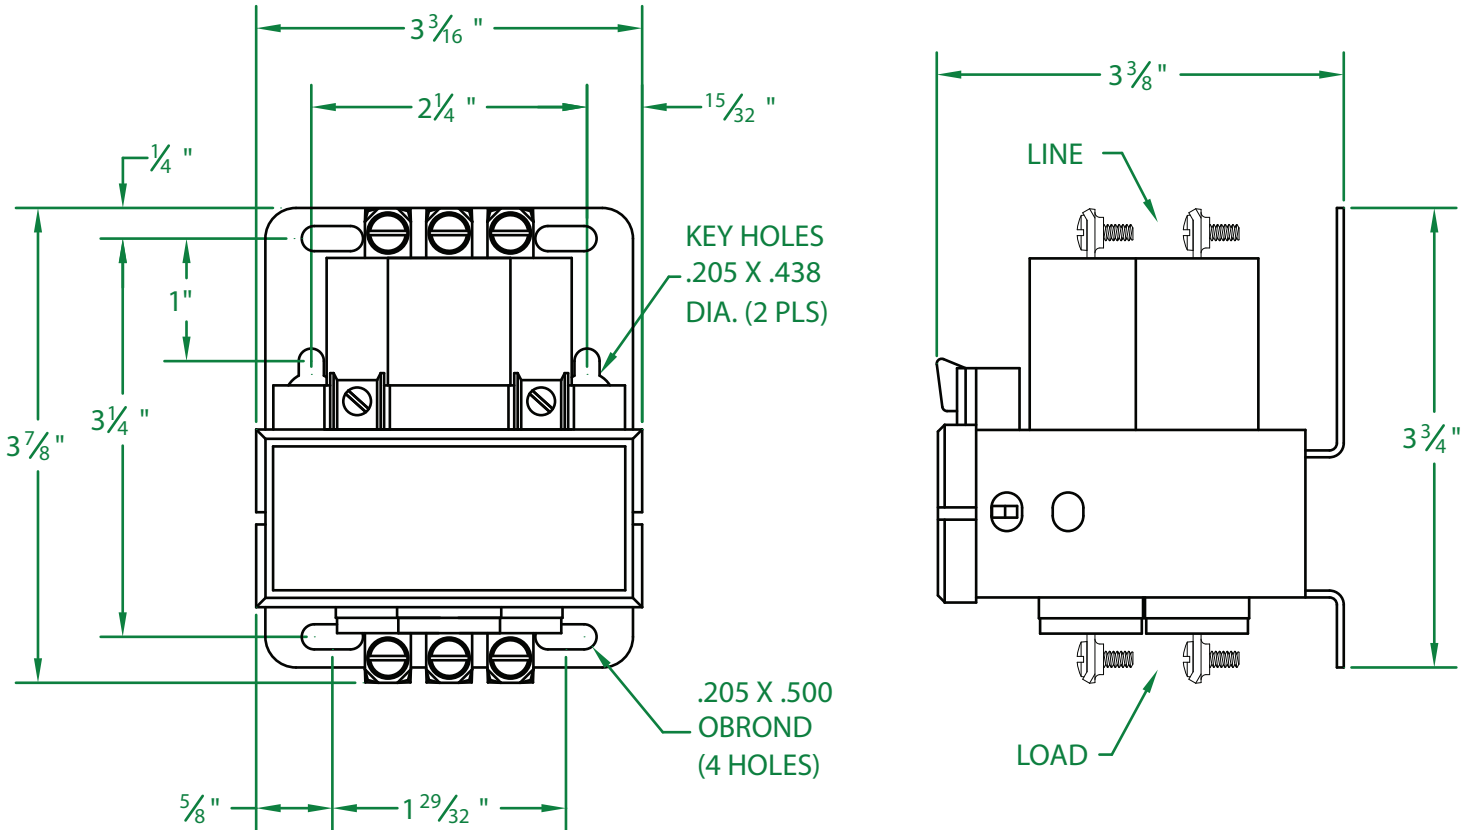

- * CONTACT RESISTANCE .003 ohms
- * DIELECTRIC WITHSTAND 2,500 VAC RMS
- * OPERATE TIME 50 MILLISECONDS
- * RELEASE TIME 80 MILLISECONDS
- * RATINGS:
 - CONTACTS: 30 AMP @ 480 VAC
 - RESISTIVE OR GENERAL PURPOSE
 - COIL: 120V 50/60 Hz
 - RESISTANCE: 210 Ω
 - CURRENT: 163 mA
 - VA: 19.6 WATTAGE: 5.6

- * TEMPERATURE RANGE -35° TO +85° C
- * COIL TERMINALS #6 BINDING HEAD SCREWS
- * LOAD TERMINALS #8 BINDING HEAD SCREWS
- * THREE POLE / SINGLE THROW
- * MAGNETICALLY ACTIVATED
- * UNIVERSAL BACKPLATE
- * MERCURY CONTACTOR