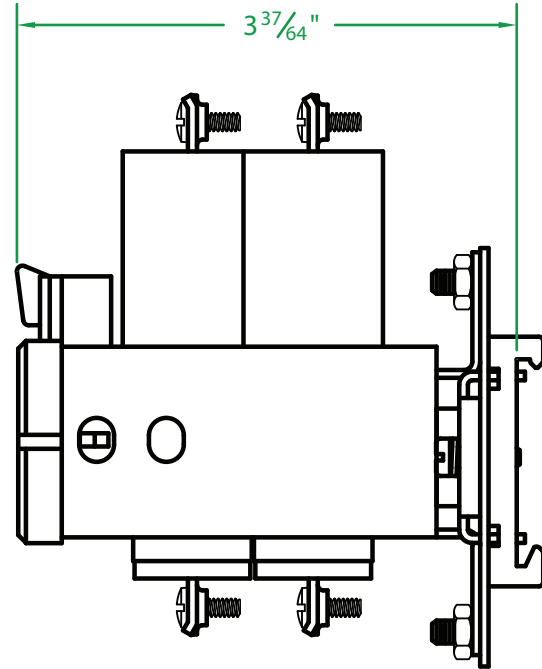

## 330NO-120A-17

INDUSTRIAL CONTROL EQUIPMENT

6-32 COIL SCREWS (2 PLACES)

8-32 LOAD SCREWS (6 PLACES)

\* CONTACT RESISTANCE .003 ohms

\* DIELECTRIC WITHSTAND 2,500 VAC RMS

\* OPERATE TIME 50 MILLISECONDS

\* RELEASE TIME 80 MILLISECONDS

\* RATINGS:

CONTACTS: 30 AMPS @ 600 VAC RES.

COIL: 120V 50/60 Hz

CURRENT: 163mA

RESISTANCE: 210Ω

VA: 19.6 WATTAGE: 5.6

\* TEMPERATURE RANGE -35° TO +85° C

\* COIL TERMINALS #6 BINDING HEAD SCREWS TORQUE TO 7 IN-LB

\* LOAD TERMINALS #8 BINDING HEAD SCREWS

\* 3 POLE / SINGLE THROW

\* MAGNETICALLY ACTIVATED

\* MERCURY CONTACTOR

\* LIFE CYCLE ENDURANCE TESTS: U.L. 508 @ 100,00 & CSA 22.2 @ 250,000 CYCLES

Contactors - Relays - Switches