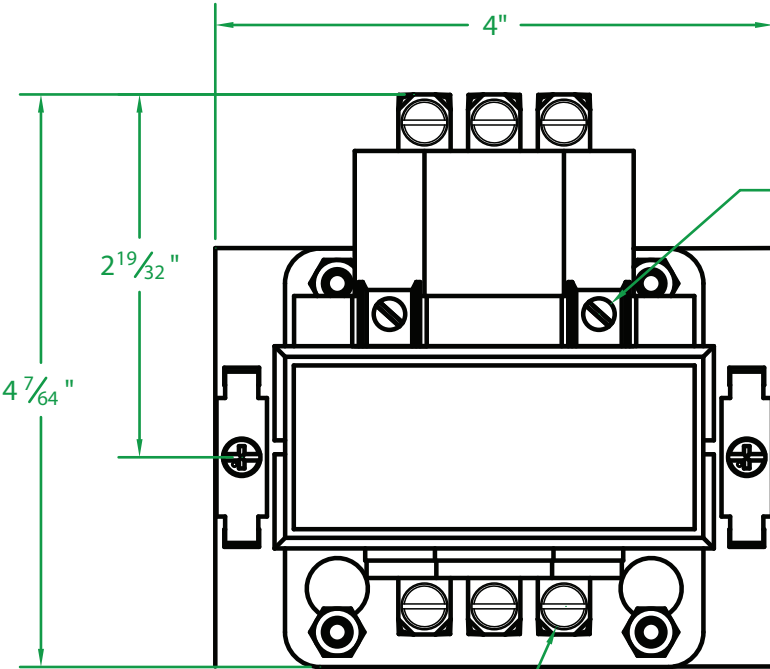

## 330NO-120A-17

INDUSTRIAL CONTROL EQUIPMENT

6-32 COIL SCREWS (2 PLACES)

8-32 LOAD SCREWS (6 PLACES)

\* CONTACT RESISTANCE .003 ohms

\* DIELECTRIC WITHSTAND 2,500 VAC RMS

\* OPERATE TIME 50 MILLISECONDS

\* RELEASE TIME 80 MILLISECONDS

\* RATINGS:

CONTACTS: 30 AMPS @ 600 VAC RES.

COIL: 120V 50/60 Hz

CURRENT: 163mA

RESISTANCE: 210Ω

VA: 19.6 WATTAGE: 5.6

\* TEMPERATURE RANGE -35° TO +85° C

\* COIL TERMINALS #6 BINDING HEAD SCREWS TORQUE TO 7 IN-LB

\* LOAD TERMINALS #8 BINDING HEAD SCREWS

\* 3 POLE / SINGLE THROW

\* MAGNETICALLY ACTIVATED

\* MERCURY CONTACTOR

\* LIFE CYCLE ENDURANCE TESTS: U.L. 508 @ 100,00 & CSA 22.2 @ 250,000 CYCLES

Contactors - Relays - Switches