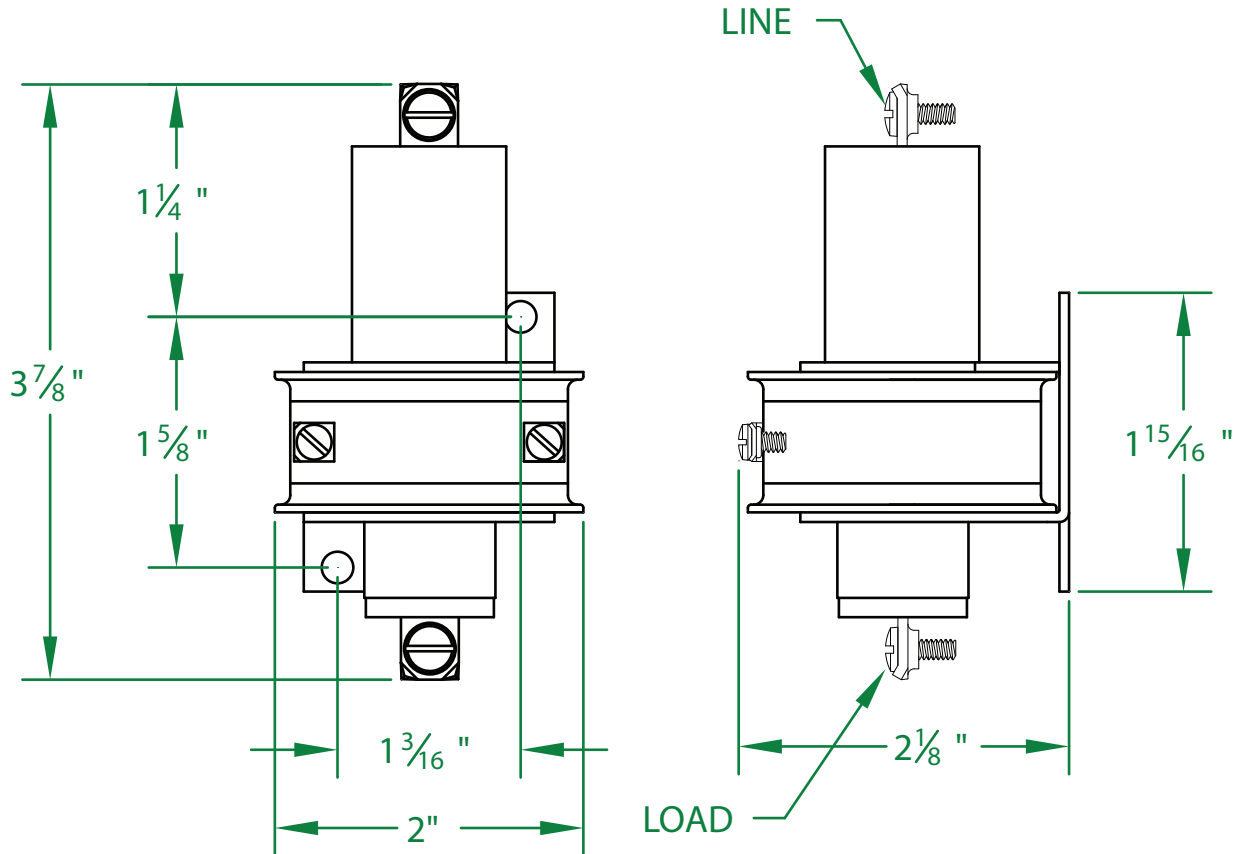

30NO-220AH

* CONTACT RESISTANCE .003 ohms

* DIELECTRIC WITHSTAND 2,500 VAC RMS

* OPERATE TIME 50 MILLISECONDS

* RELEASE TIME 80 MILLISECONDS

* RATINGS:

CONTACTS: 30 AMP @ 480 VAC
RESISTIVE OR GENERAL PURPOSE

COIL: 208/240V 50/60 Hz

RESISTANCE: 3,150 Ω

CURRENT: 27 mA

VA: 6.0 WATTAGE: 2.2

* TEMPERATURE RANGE -35° TO +85° C

* COIL TERMINALS #6 BINDING HEAD SCREWS

* LOAD TERMINALS #8 BINDING HEAD SCREWS

* SINGLE POLE / SINGLE THROW

* MAGNETICALLY ACTIVATED

* MERCURY CONTACTOR

* LIFE CYCLE ENDURANCE TESTS: U.L. 508 @ 100,00 & CSA 22.2 @ 250,000 CYCLES

Contactors - Relays - Switches

<http://www.mdious.com>