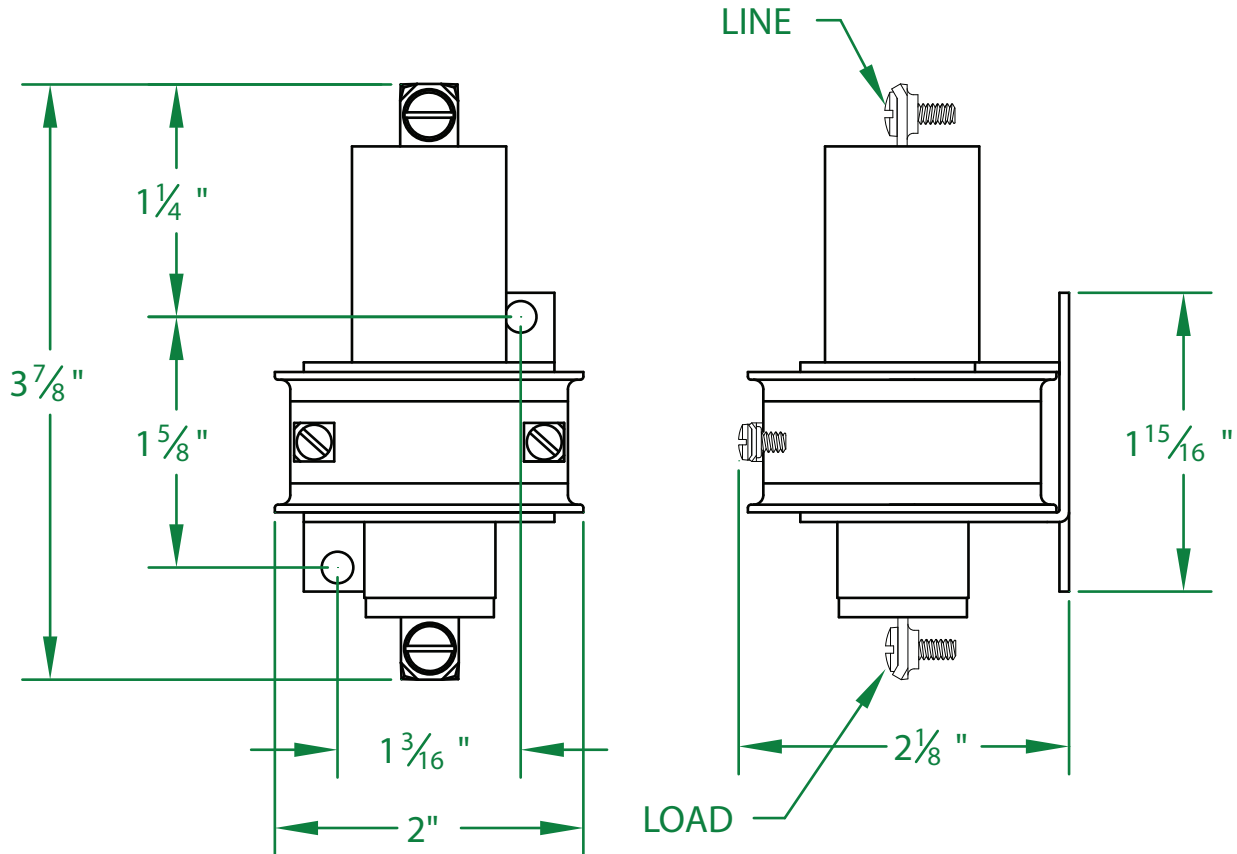

## 30NO-120AH

\* CONTACT RESISTANCE .003 ohms

\* DIELECTRIC WITHSTAND 2,500 VAC RMS

\* OPERATE TIME 50 MILLISECONDS

\* RELEASE TIME 80 MILLISECONDS

\* RATINGS:

CONTACTS: 30 AMP @ 480 VAC  
RESISTIVE OR GENERAL PURPOSE

COIL: 120V 50/60 Hz

RESISTANCE: 725 Ω

CURRENT: 65 mA

VA: 7.8 WATTAGE: 3.1

\* TEMPERATURE RANGE -35° TO +85° C

\* COIL TERMINALS #6 BINDING HEAD SCREWS

\* LOAD TERMINALS #8 BINDING HEAD SCREWS

\* SINGLE POLE / SINGLE THROW