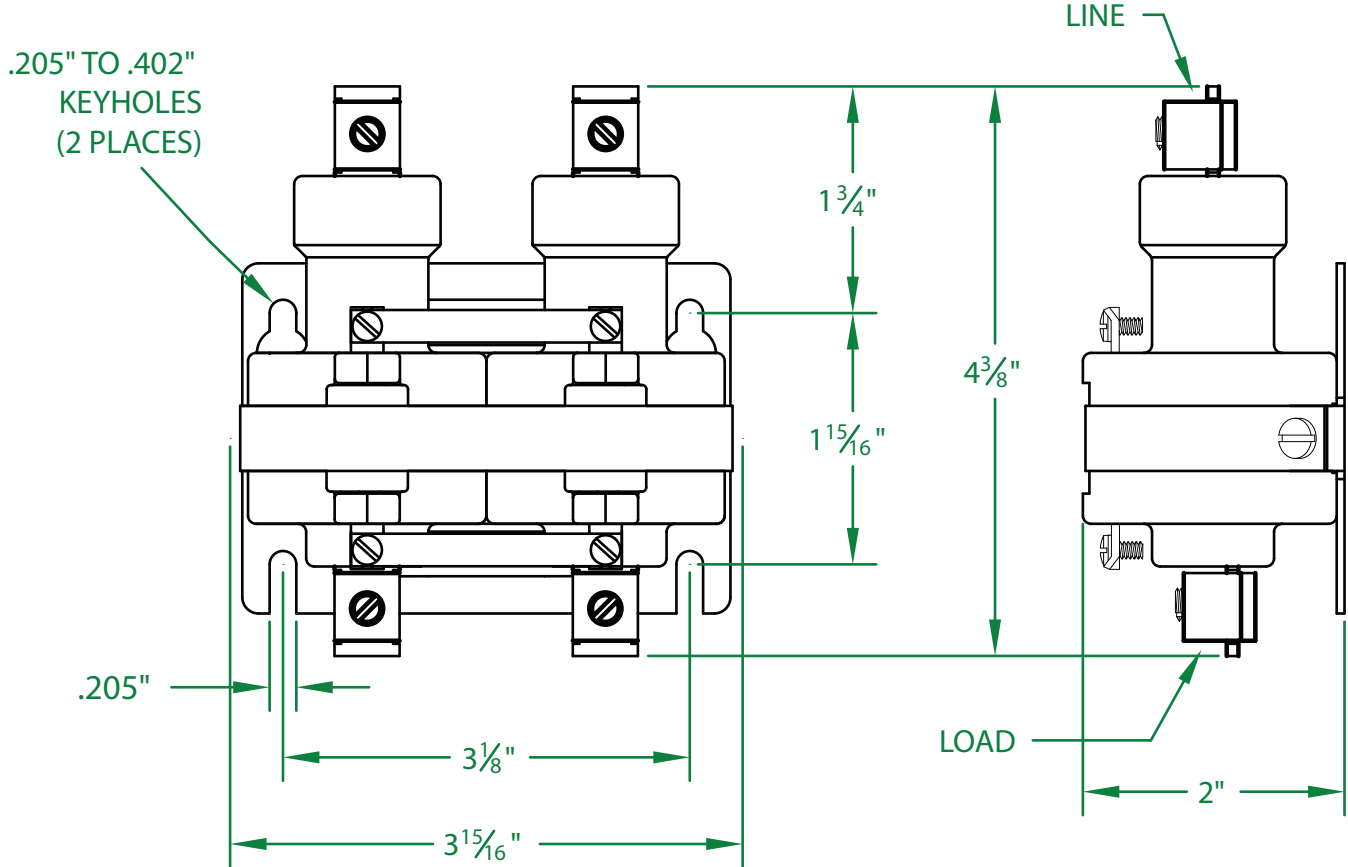

## 260NO-480AH-18

\* CONTACT RESISTANCE .002 ohms

\* DIELECTRIC WITHSTAND 2,500 VAC RMS

\* OPERATE TIME 50 MILLISECONDS

\* RELEASE TIME 80 MILLISECONDS

\* RATINGS:

CONTACTS: 60 AMP @ 480 VAC  
RESISTIVE OR GENERAL PURPOSE

COIL: 480V 50/60 Hz  
RESISTANCE: 10,000  $\Omega$

CURRENT: 24 mA  
VA: 11.6 WATTAGE: 5.8

\* TEMPERATURE RANGE -35° TO +85° C

\* COIL TERMINALS #6 BINDING HEAD SCREWS  
TORQUE TO 7 IN-LB

\* LOAD TERMINALS 2-8 AWG COMPRESSION TYPE  
TORQUE TO 45 IN-LB

\* TWO POLE / SINGLE THROW

\* STEEL STRAP (-18)

\* MAGNETICALLY ACTIVATED

\* MERCURY CONTACTOR

\* LIFE CYCLE ENDURANCE TESTS: U.L. 508 @ 100,00 & CSA 22.2 @ 250,000 CYCLES

Contactors - Relays - Switches

<http://www.mdious.com>