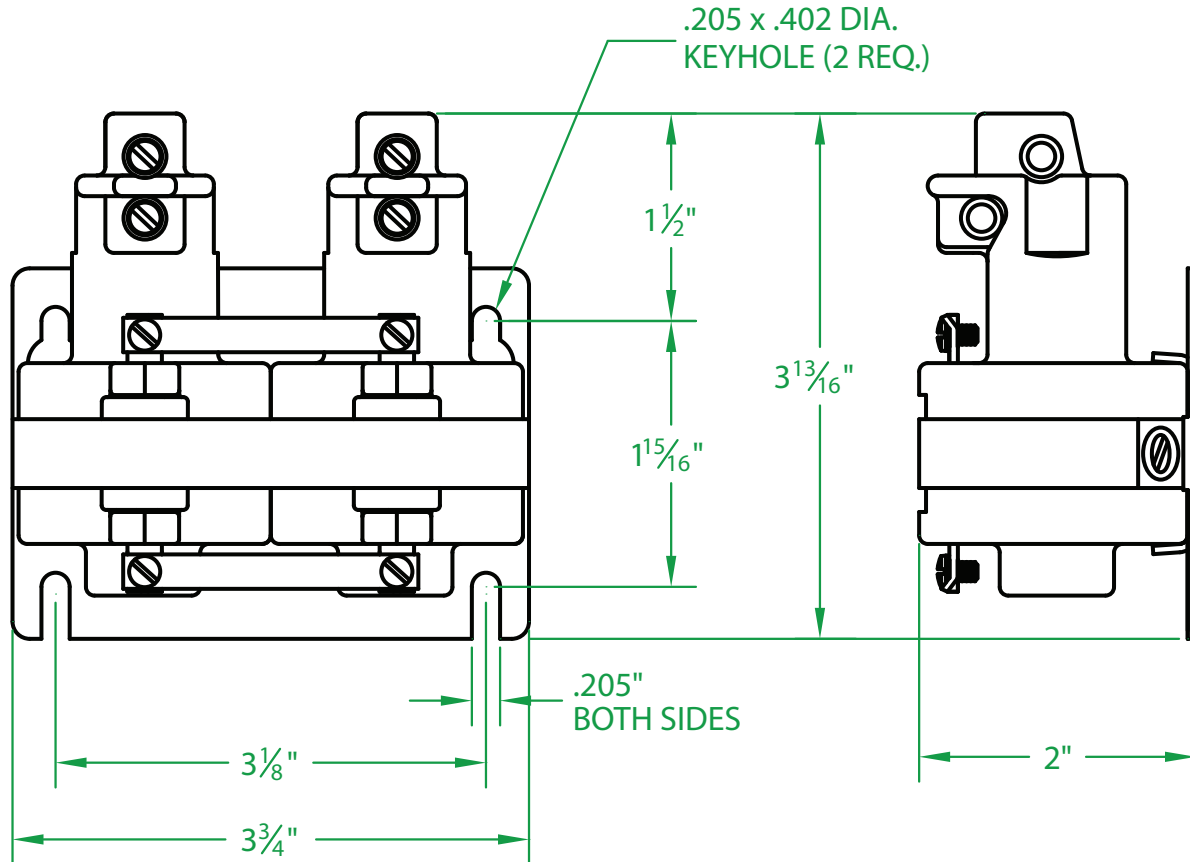

- * CONTACT RESISTANCE .003 ohms
- * DIELECTRIC WITHSTAND 2,500 VAC RMS
- * OPERATE TIME 50 MILLISECONDS
- * RELEASE TIME 80 MILLISECONDS
- * RATINGS:
 CONTACTS: 35 AMP @ 480 VAC
 RESISTIVE OR GENERAL PURPOSE
 COIL: 480V 50/60 Hz
 RESISTANCE: 10,000 Ω
 CURRENT: 24 mA
 VA: 11.8 WATTAGE: 6.0
- * TEMPERATURE RANGE -35° TO $+85^{\circ}$ C
- * COIL TERMINALS #6 BINDING HEAD SCREWS TORQUE TO 7 IN-LB
- * LOAD TERMINALS 6-14 AWG
- * TWO POLE / SINGLE THROW
- * STEEL STRAP (-18)
- * MAGNETICALLY ACTIVATED
- * MERCURY CONTACTOR
- * LIFE CYCLE ENDURANCE TESTS: U.L. 508 @ 100,00 & CSA 22.2 @ 250,000 CYCLES