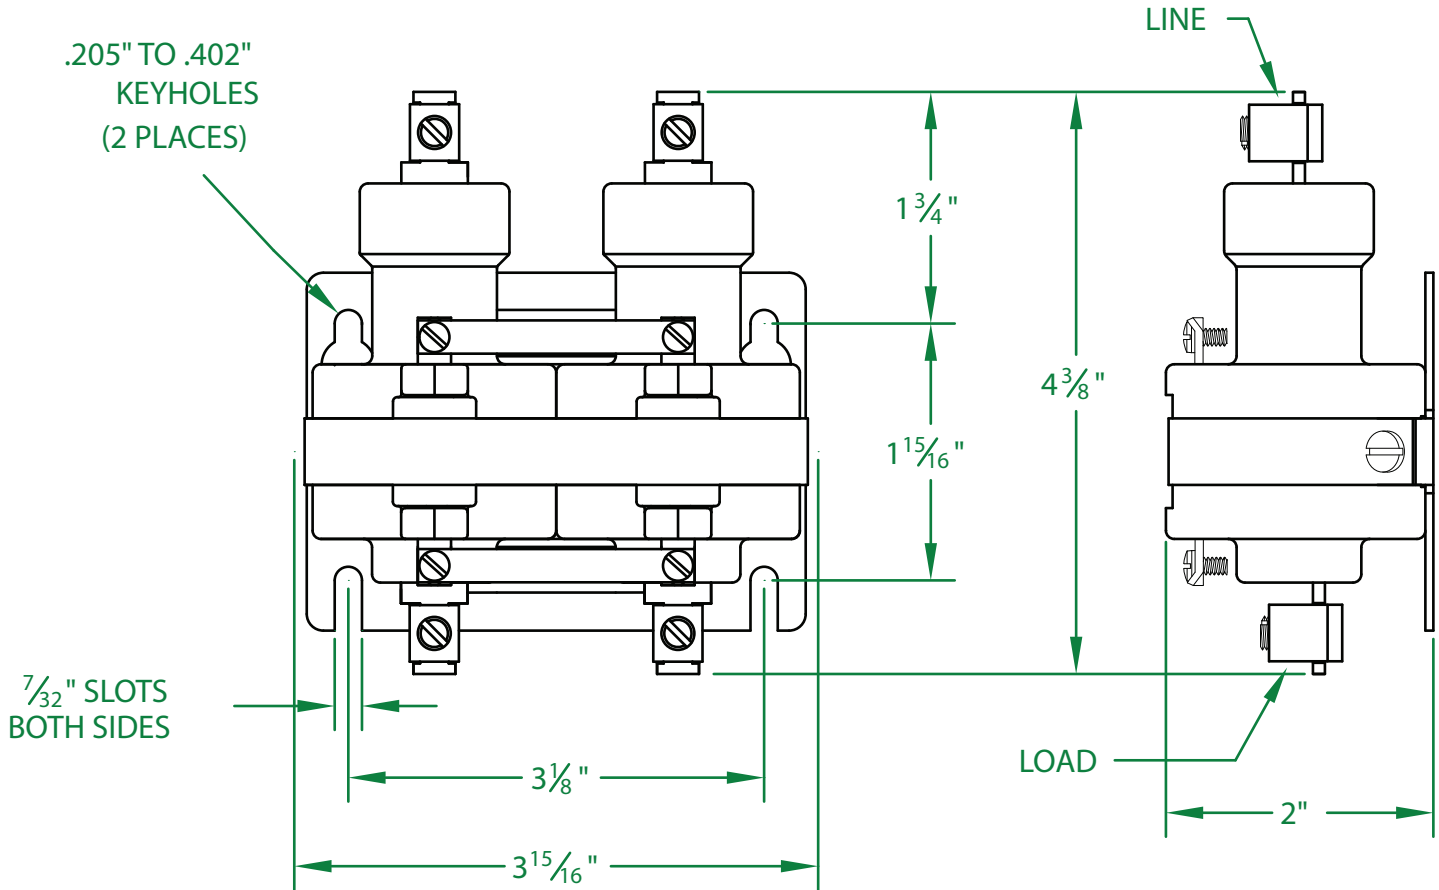

* CONTACT RESISTANCE .003 ohms

* DIELECTRIC WITHSTAND 2,500 VAC RMS

* OPERATE TIME 50 MILLISECONDS

* RELEASE TIME 80 MILLISECONDS

* RATINGS:

CONTACTS: 35 AMP @ 480 VAC
RESISTIVE OR GENERAL PURPOSE

COIL: 480V 50/60 Hz
RESISTANCE: 10,000 Ω

CURRENT: 24 mA
VA: 11.8 WATTAGE: 6.0

* TEMPERATURE RANGE -35° TO +85° C

* COIL TERMINALS #6 BINDING HEAD SCREWS
TORQUE TO 7 IN-LB

* LOAD TERMINALS 4-14 AWG COMPRESSION TYPE
TORQUE TO 31.5 IN-LB

* TWO POLE / SINGLE THROW

* STEEL STRAP (-18)

* MAGNETICALLY ACTIVATED

* MERCURY CONTACTOR

* LIFE CYCLE ENDURANCE TESTS: U.L. 508 @ 100,00 & CSA 22.2 @ 250,000 CYCLES

Contactors - Relays - Switches

<http://www.mdius.com>