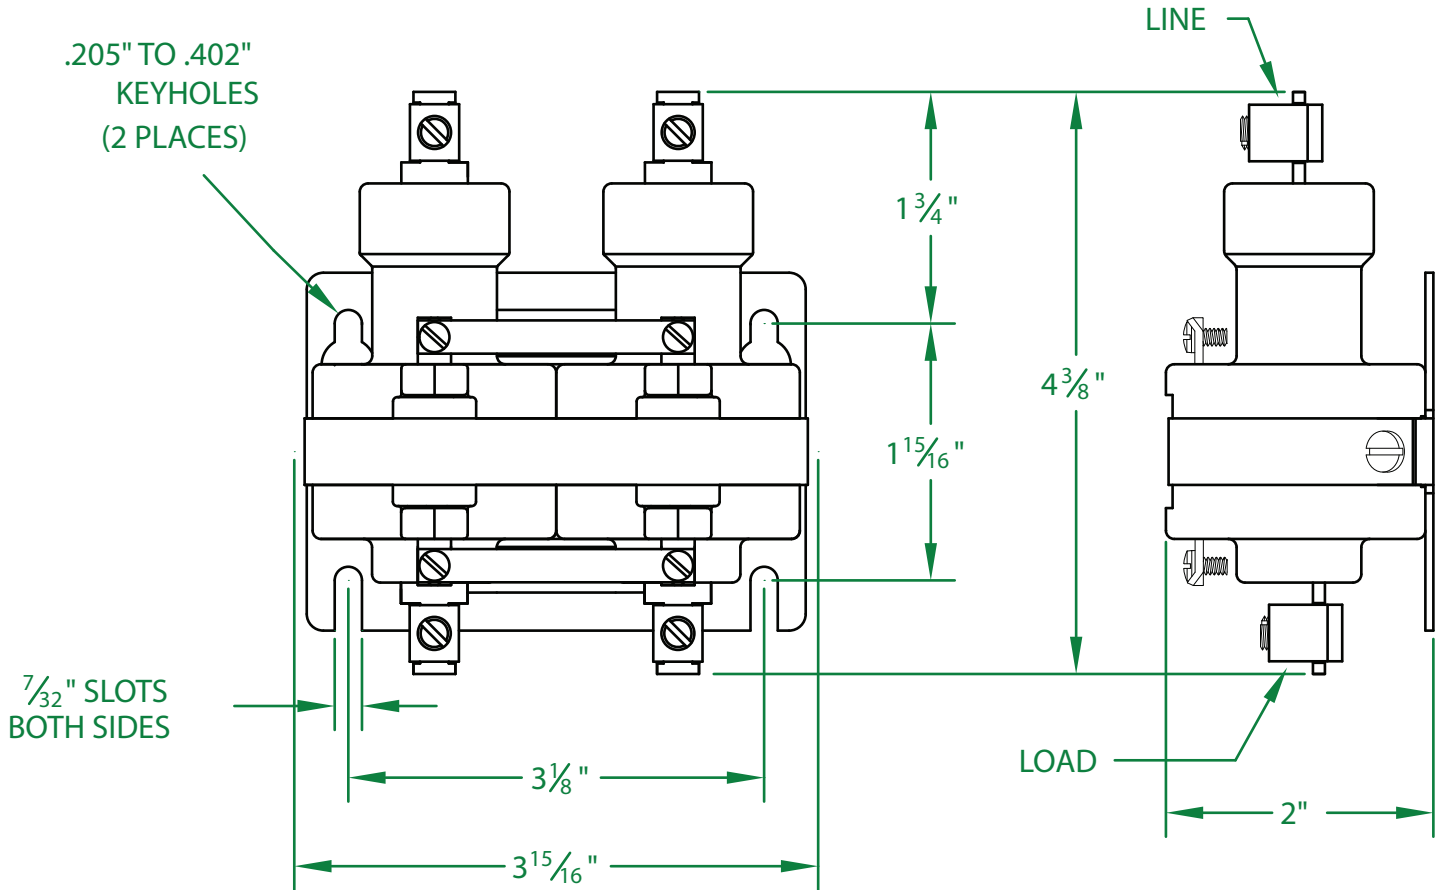

* CONTACT RESISTANCE .003 ohms

* DIELECTRIC WITHSTAND 2,500 VAC RMS

* OPERATE TIME 50 MILLISECONDS

* RELEASE TIME 80 MILLISECONDS

* RATINGS:

CONTACTS: 35 AMP @ 480 VAC
RESISTIVE OR GENERAL PURPOSE

COIL: 24V 50/60 Hz

RESISTANCE: 25 Ω

CURRENT: 484 mA

VA: 11.6 WATTAGE: 5.8

* TEMPERATURE RANGE -35° TO +85° C

* COIL TERMINALS #6 BINDING HEAD SCREWS
TORQUE TO 7 IN-LB

* LOAD TERMINALS 4-14 AWG COMPRESSION TYPE
TORQUE TO 31.5 IN-LB

* TWO POLE / SINGLE THROW

* STEEL STRAP (-18)

* MAGNETICALLY ACTIVATED

* MERCURY CONTACTOR

* LIFE CYCLE ENDURANCE TESTS: U.L. 508 @ 100,00 & CSA 22.2 @ 250,000 CYCLES

Contactors - Relays - Switches

<http://www.mdious.com>