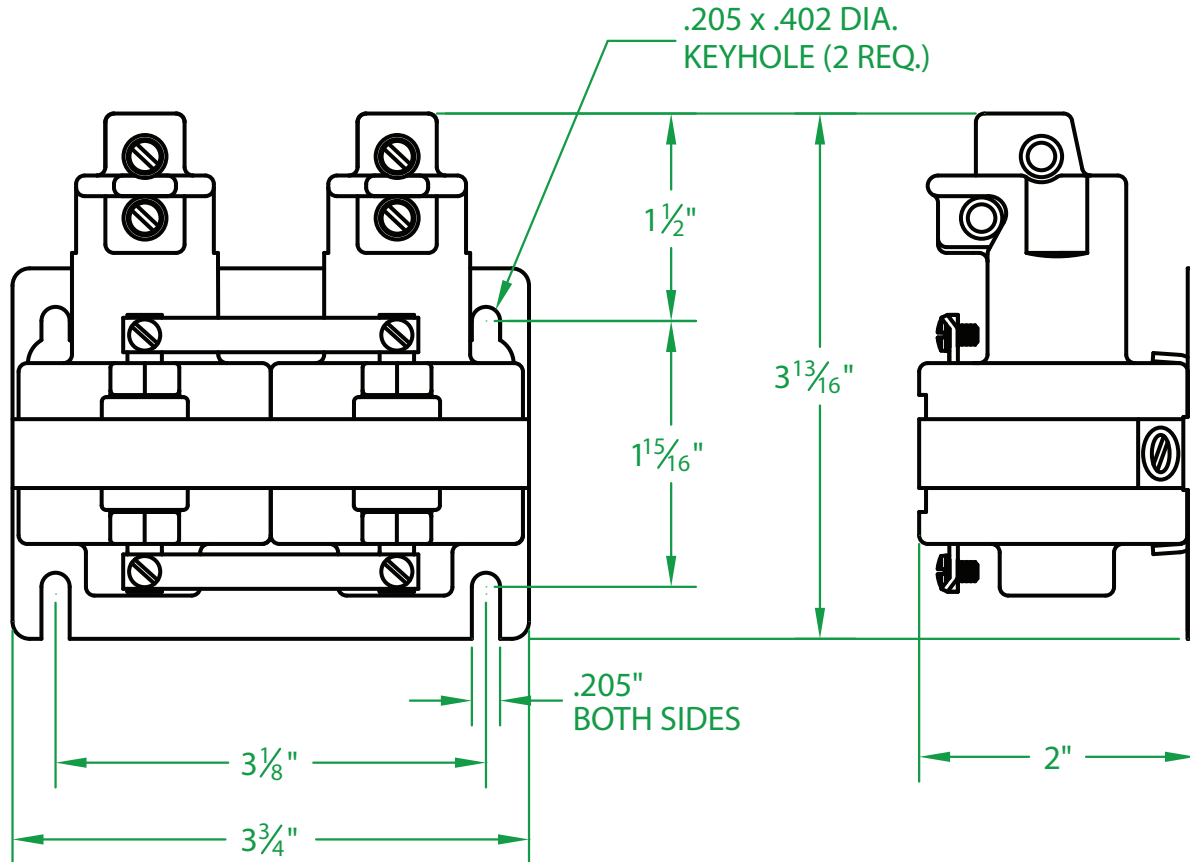

- * CONTACT RESISTANCE .003 ohms
- * DIELECTRIC WITHSTAND 2,500 VAC RMS
- * OPERATE TIME 50 MILLISECONDS
- * RELEASE TIME 80 MILLISECONDS
- * RATINGS:
 CONTACTS: 35 AMP @ 480 VAC
 RESISTIVE OR GENERAL PURPOSE
 COIL: 12 V.D.C.
 RESISTANCE: 18 Ω
 CURRENT: 667 mA
 VA: 8.0 WATTAGE: 8.0
- * TEMPERATURE RANGE -35° TO $+85^{\circ}$ C
- * COIL TERMINALS #6 BINDING HEAD SCREWS TORQUE TO 7 IN-LB
- * LOAD TERMINALS 6-14 AWG
- * STEEL STRAP (-18)
- * TWO POLE / SINGLE THROW
- * MAGNETICALLY ACTIVATED
- * MERCURY CONTACTOR
- * LIFE CYCLE ENDURANCE TESTS: U.L. 508 @ 100,00 & CSA 22.2 @ 250,000 CYCLES