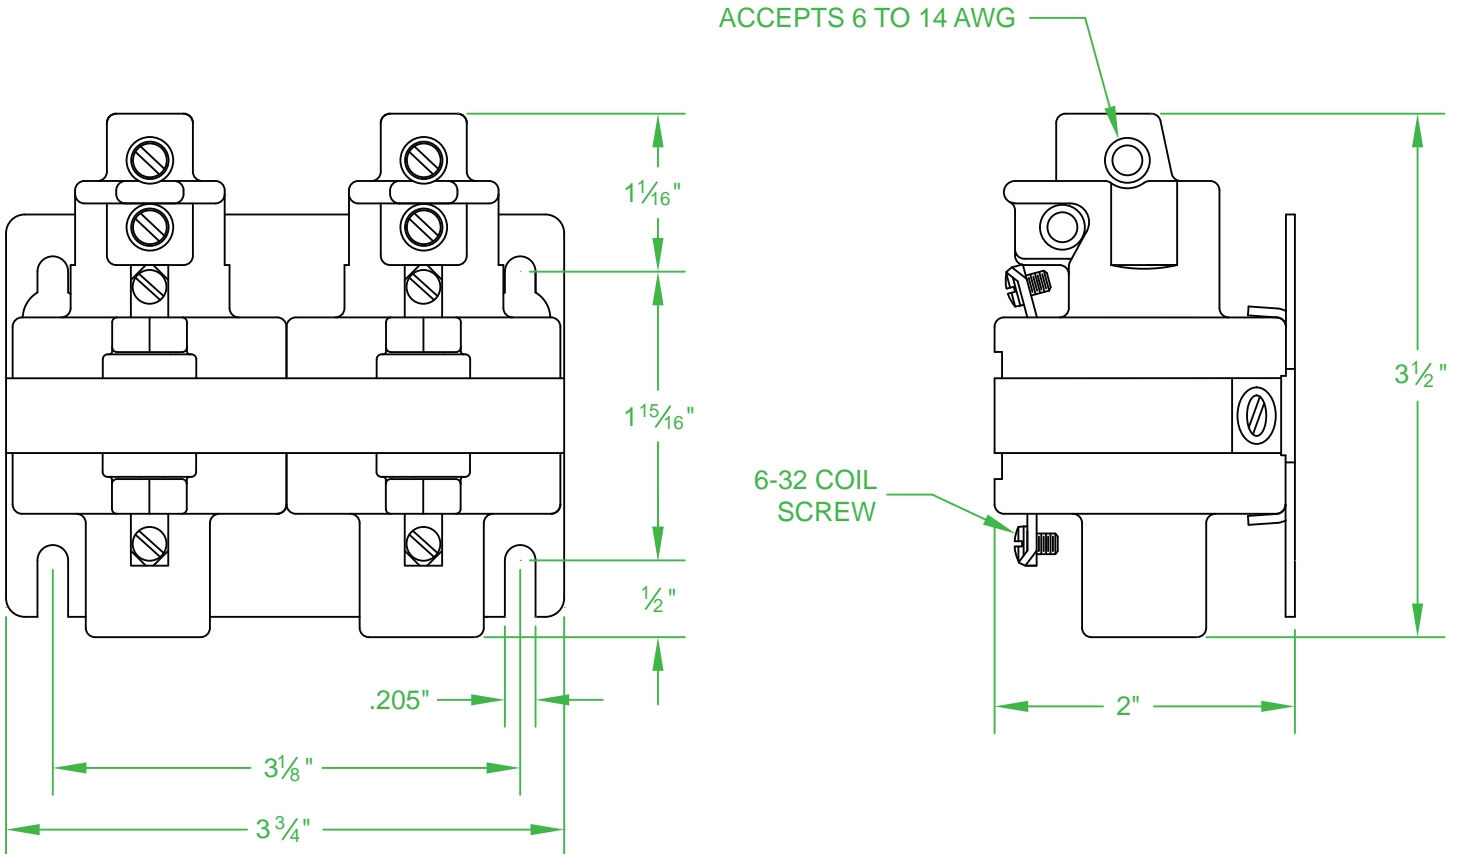

* CONTACT RESISTANCE .003 ohms

* DIELECTRIC WITHSTAND 2,500 VAC RMS

* OPERATE TIME 30 MILLISECONDS

* RELEASE TIME 35 MILLISECONDS

* RATINGS:

CONTACTS: 35 AMP @ 480 VAC
RESISTIVE OR GENERAL PURPOSE

COIL: 48 V.D.C.
RESISTANCE: 230 Ω

CURRENT: 172 mA
VA: 8.2 WATTAGE: 8.2

* TEMPERATURE RANGE -35° TO +85° C

* COIL TERMINALS #6 BINDING HEAD SCREWS
TORQUE TO 7 IN-LB

* LOAD TERMINALS 6-14 AWG

* TWO POLE / SINGLE THROW

* STEEL STRAP (-18)

* MAGNETICALLY ACTIVATED