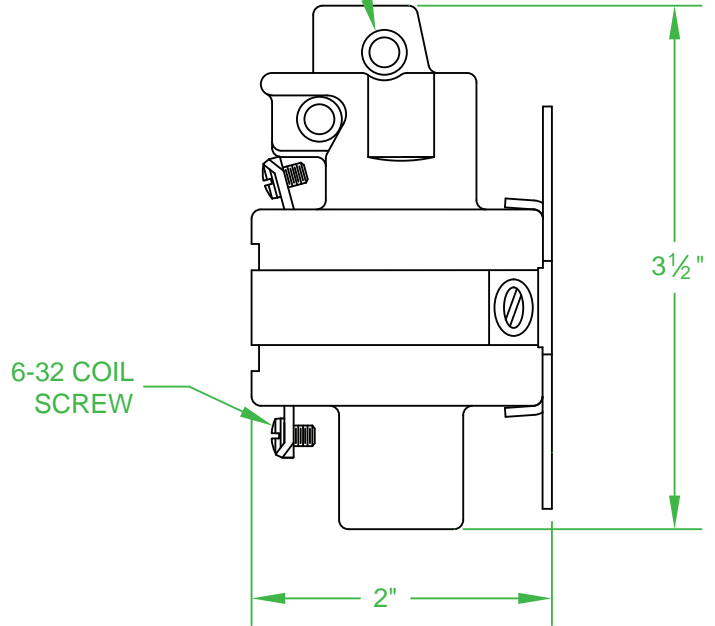

ACCEPTS 6 TO 14 AWG

* CONTACT RESISTANCE .003 ohms

* DIELECTRIC WITHSTAND 2,500 VAC RMS

* OPERATE TIME 30 MILLISECONDS

* RELEASE TIME 35 MILLISECONDS

* RATINGS:

CONTACTS: 35 AMP @ 480 VAC
RESISTIVE OR GENERAL PURPOSE

COIL: 24V 50/60 Hz

RESISTANCE: 18 Ω

CURRENT: 620 mA

VA: 14.8 WATTAGE: 7.0

* TEMPERATURE RANGE -35° TO +85° C

* COIL TERMINALS #6 BINDING HEAD SCREWS
TORQUE TO 7 IN-LB

* LOAD TERMINALS 6-14 AWG

* TWO POLE / SINGLE THROW