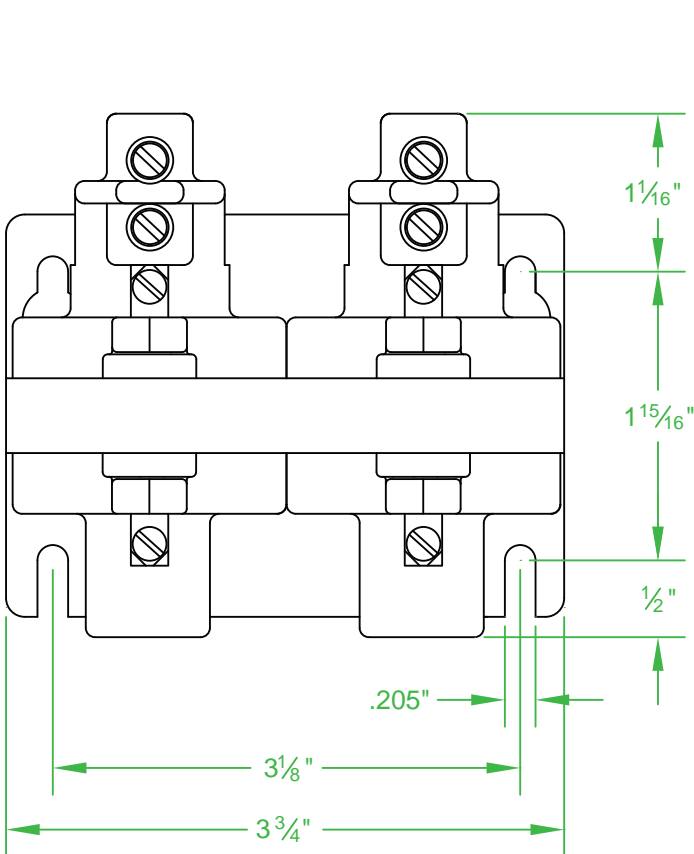

ACCEPTS 6 TO 14 AWG

* CONTACT RESISTANCE .003 ohms

* DIELECTRIC WITHSTAND 2,500 VAC RMS

* OPERATE TIME 30 MILLISECONDS

* RELEASE TIME 35 MILLISECONDS

* RATINGS:

CONTACTS: 35 AMP @ 480 VAC
RESISTIVE OR GENERAL PURPOSE

COIL: 24V 50/60 Hz

RESISTANCE: 18 Ω

CURRENT: 620 mA

VA: 14.8 WATTAGE: 7.0

* TEMPERATURE RANGE -35° TO +85° C

* COIL TERMINALS #6 BINDING HEAD SCREWS
TORQUE TO 7 IN-LB

* LOAD TERMINALS 6-14 AWG

* TWO POLE / SINGLE THROW

* STEEL STRAP (-18)

* MAGNETICALLY ACTIVATED

* MERCURY CONTACTOR

* LIFE CYCLE ENDURANCE TESTS: U.L. 508 @ 100,00 & CSA 22.2 @ 250,000 CYCLES

Contactors - Relays - Switches

<http://www.mdious.com>