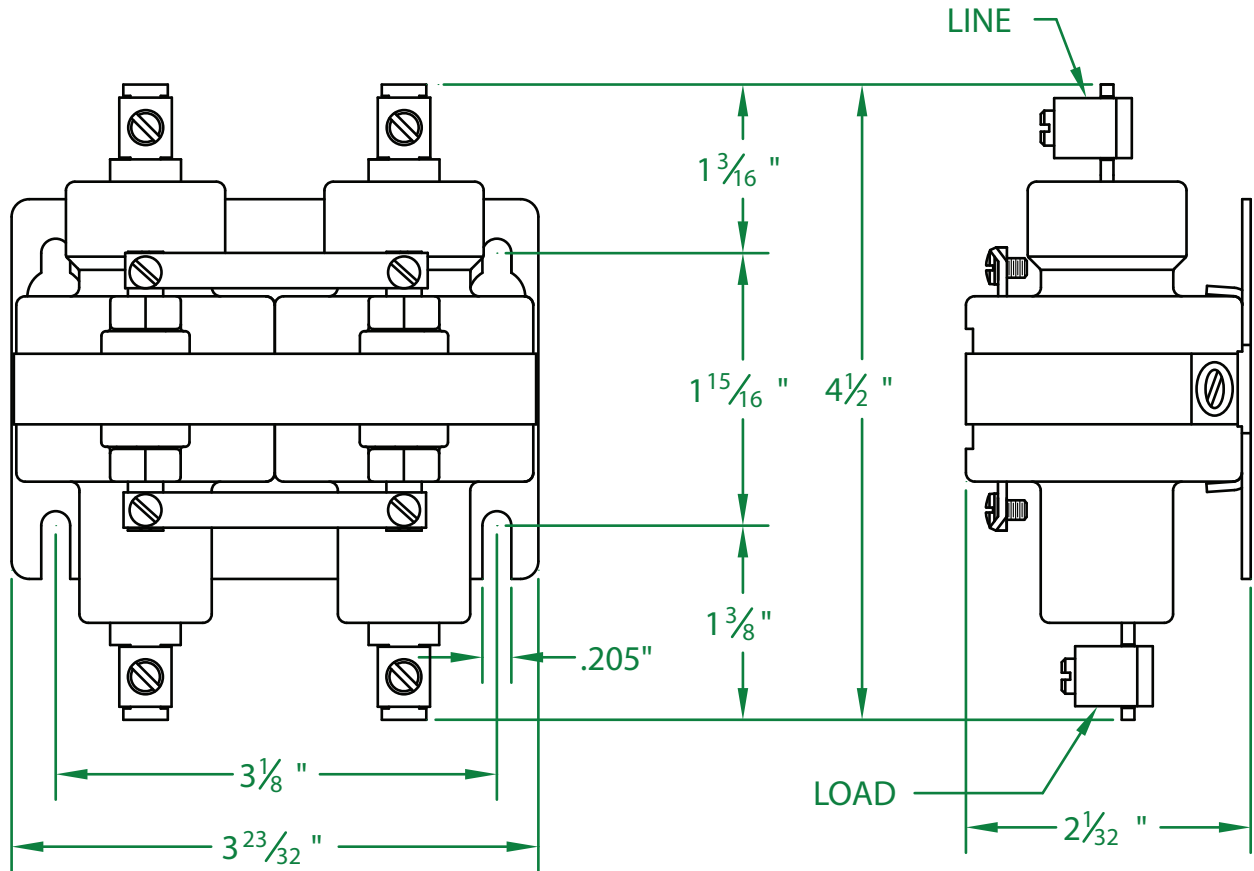

## 235NC-125D-18

- \* CONTACT RESISTANCE .003 ohms
- \* DIELECTRIC WITHSTAND 2,500 VAC RMS
- \* OPERATE TIME 30 MILLISECONDS
- \* RELEASE TIME 35 MILLISECONDS
- \* RATINGS:  
 CONTACTS: 35 AMP @ 480 VAC  
 RESISTIVE OR GENERAL PURPOSE  
 COIL: 125 V.D.C.  
 RESISTANCE: 1,700  $\Omega$   
 CURRENT: 74 mA  
 VA: 9.2      WATTAGE: 9.2
- \* TEMPERATURE RANGE -35° TO +85° C
- \* COIL TERMINALS #6 BINDING HEAD SCREWS  
 TORQUE TO 7 IN-LB
- \* LOAD TERMINALS 4-14 AWG COMPRESSION TYPE  
 TORQUE TO 31.5 IN-LB
- \* TWO POLE / SINGLE THROW
- \* STEEL STRAP (-18)
- \* MAGNETICALLY ACTIVATED
- \* MERCURY CONTACTOR
- \* LIFE CYCLE ENDURANCE TESTS: U.L. 508 @ 100,00 & CSA 22.2 @ 250,000 CYCLES