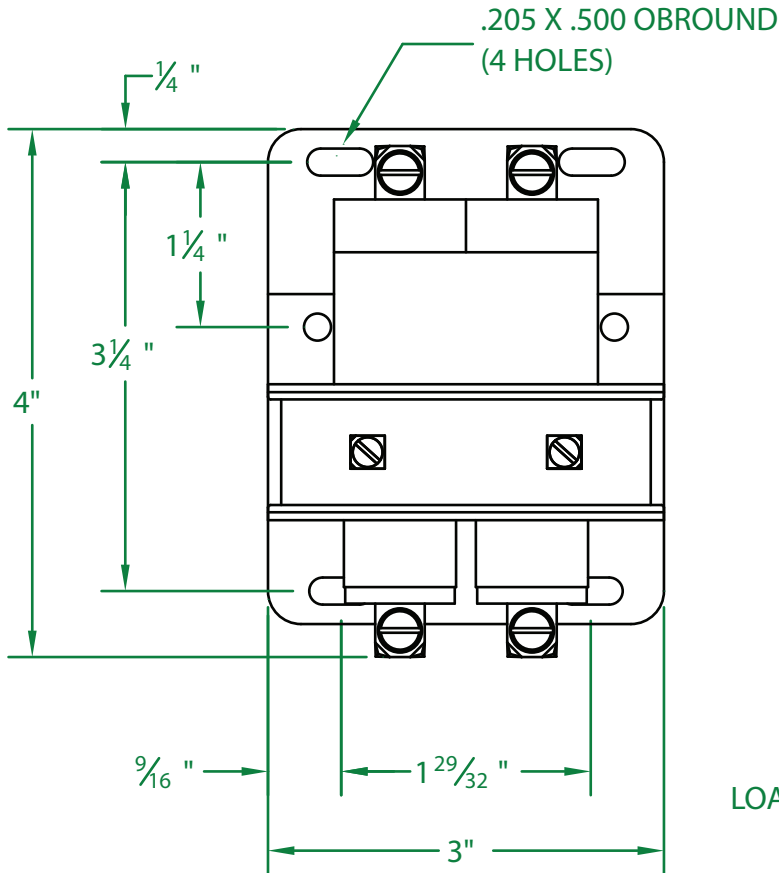

## 230NO-24DU

- \* CONTACT RESISTANCE .003 ohms
- \* DIELECTRIC WITHSTAND 2,500 VAC RMS
- \* OPERATE TIME 50 MILLISECONDS
- \* RELEASE TIME 80 MILLISECONDS
- \* RATINGS:  
     CONTACTS: 30 AMP @ 600 VAC  
                 RESISTIVE  
     COIL: 24 V.D.C.  
     RESISTANCE: 131 Ω  
     CURRENT: 188 mA  
     VA: 4.5      WATTAGE: 4.5
- \* TEMPERATURE RANGE -35° TO +85° C
- \* COIL TERMINALS #6 BINDING HEAD SCREWS
- \* LOAD TERMINALS #8 BINDING HEAD SCREWS
- \* TWO POLE / SINGLE THROW
- \* MAGNETICALLY ACTIVATED
- \* UNIVERSAL BACKPLATE
- \* MERCURY CONTACTOR