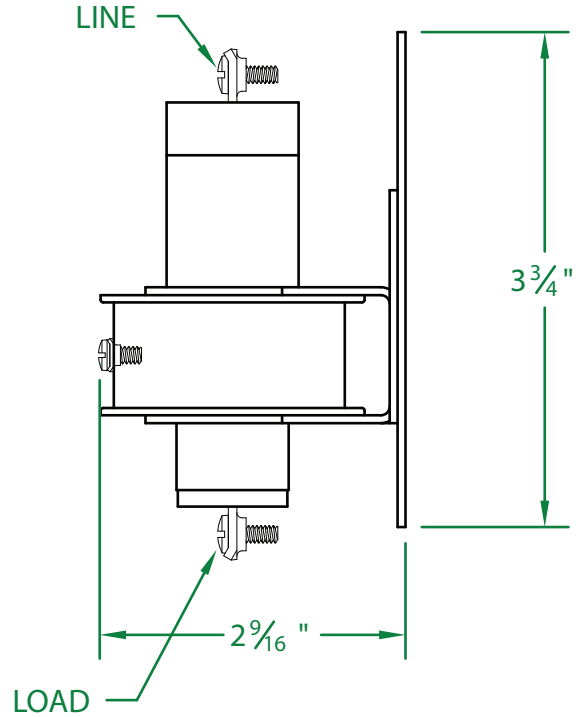

## 230NO-24DU

- \* CONTACT RESISTANCE .003 ohms
- \* DIELECTRIC WITHSTAND 2,500 VAC RMS
- \* OPERATE TIME 50 MILLISECONDS
- \* RELEASE TIME 80 MILLISECONDS
- \* RATINGS:  
     CONTACTS: 30 AMP @ 600 VAC  
                 RESISTIVE  
     COIL: 24 V.D.C.  
     RESISTANCE: 131 Ω  
     CURRENT: 188 mA  
     VA: 4.5      WATTAGE: 4.5
- \* TEMPERATURE RANGE -35° TO +85° C
- \* COIL TERMINALS #6 BINDING HEAD SCREWS
- \* LOAD TERMINALS #8 BINDING HEAD SCREWS
- \* TWO POLE / SINGLE THROW
- \* MAGNETICALLY ACTIVATED
- \* UNIVERSAL BACKPLATE
- \* MERCURY CONTACTOR