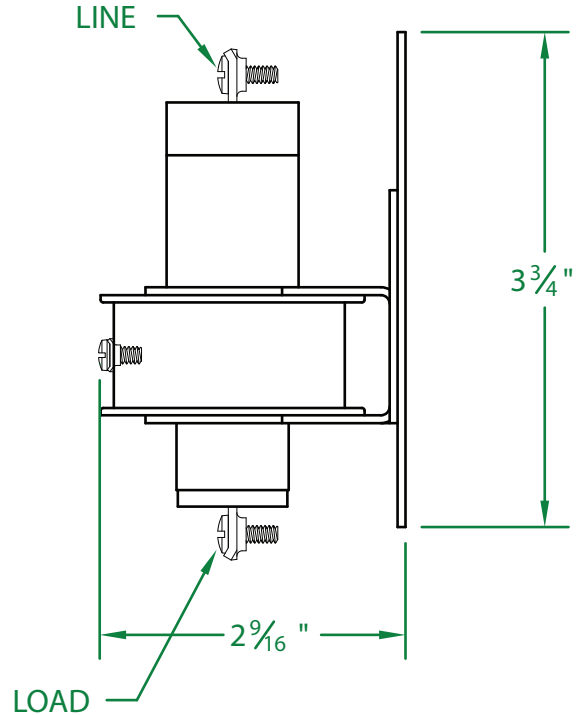

## 230NO-24DHU

- \* CONTACT RESISTANCE .003 ohms
- \* DIELECTRIC WITHSTAND 2,500 VAC RMS
- \* OPERATE TIME 50 MILLISECONDS
- \* RELEASE TIME 80 MILLISECONDS
- \* RATINGS:  
 CONTACTS: 30 AMP @ 480 VAC  
 RESISTIVE OR GENERAL PURPOSE  
 COIL: 24 V.D.C.  
 RESISTANCE: 131 Ω  
 CURRENT: 188 mA  
 VA: 4.5      WATTAGE: 4.5
- \* TEMPERATURE RANGE -35° TO +85° C
- \* COIL TERMINALS #6 BINDING HEAD SCREWS
- \* LOAD TERMINALS #8 BINDING HEAD SCREWS
- \* TWO POLE / SINGLE THROW
- \* MAGNETICALLY ACTIVATED
- \* UNIVERSAL BACKPLATE
- \* MERCURY CONTACTOR