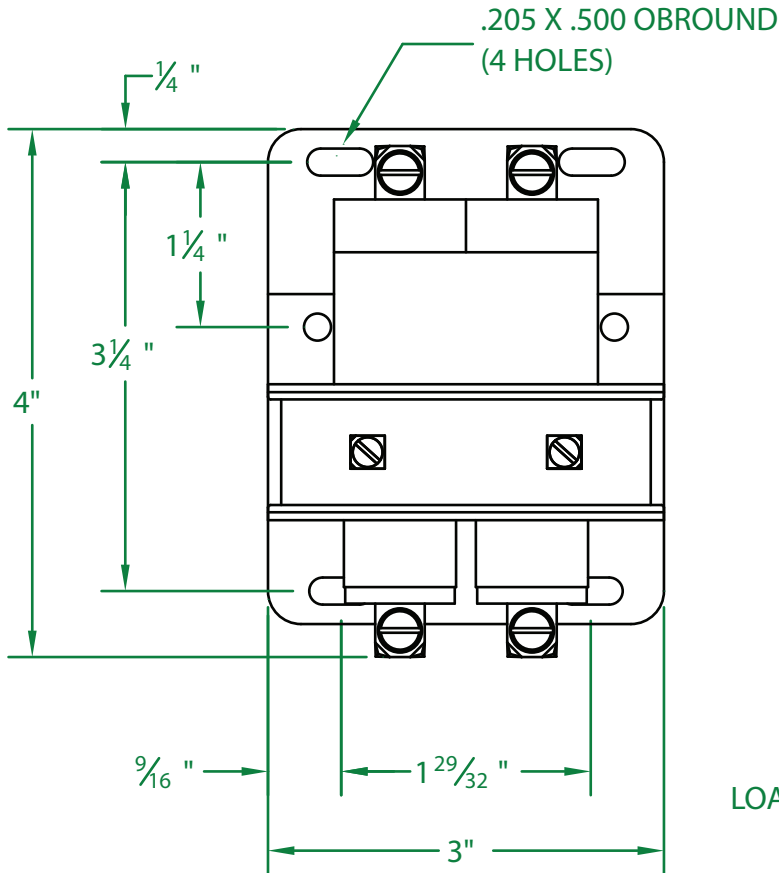

## 230NO-24DHU

- \* CONTACT RESISTANCE .003 ohms
- \* DIELECTRIC WITHSTAND 2,500 VAC RMS
- \* OPERATE TIME 50 MILLISECONDS
- \* RELEASE TIME 80 MILLISECONDS
- \* RATINGS:  
 CONTACTS: 30 AMP @ 480 VAC  
 RESISTIVE OR GENERAL PURPOSE  
 COIL: 24 V.D.C.  
 RESISTANCE: 131 Ω  
 CURRENT: 188 mA  
 VA: 4.5      WATTAGE: 4.5
- \* TEMPERATURE RANGE -35° TO +85° C
- \* COIL TERMINALS #6 BINDING HEAD SCREWS
- \* LOAD TERMINALS #8 BINDING HEAD SCREWS
- \* TWO POLE / SINGLE THROW
- \* MAGNETICALLY ACTIVATED
- \* UNIVERSAL BACKPLATE
- \* MERCURY CONTACTOR